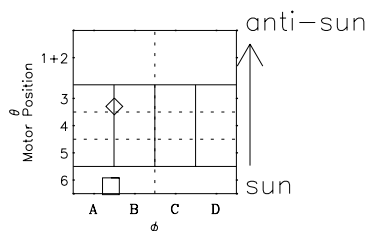

Galileo EPD Real-Time Six-Sector 01006

Software Version: RTLINE_R6 V 1.20
Data Production: 18-05-01
Plot Production: Mon Sep 17 21:58:43 2001

◇ = Jupiter look direction
□ = Corotation look direction