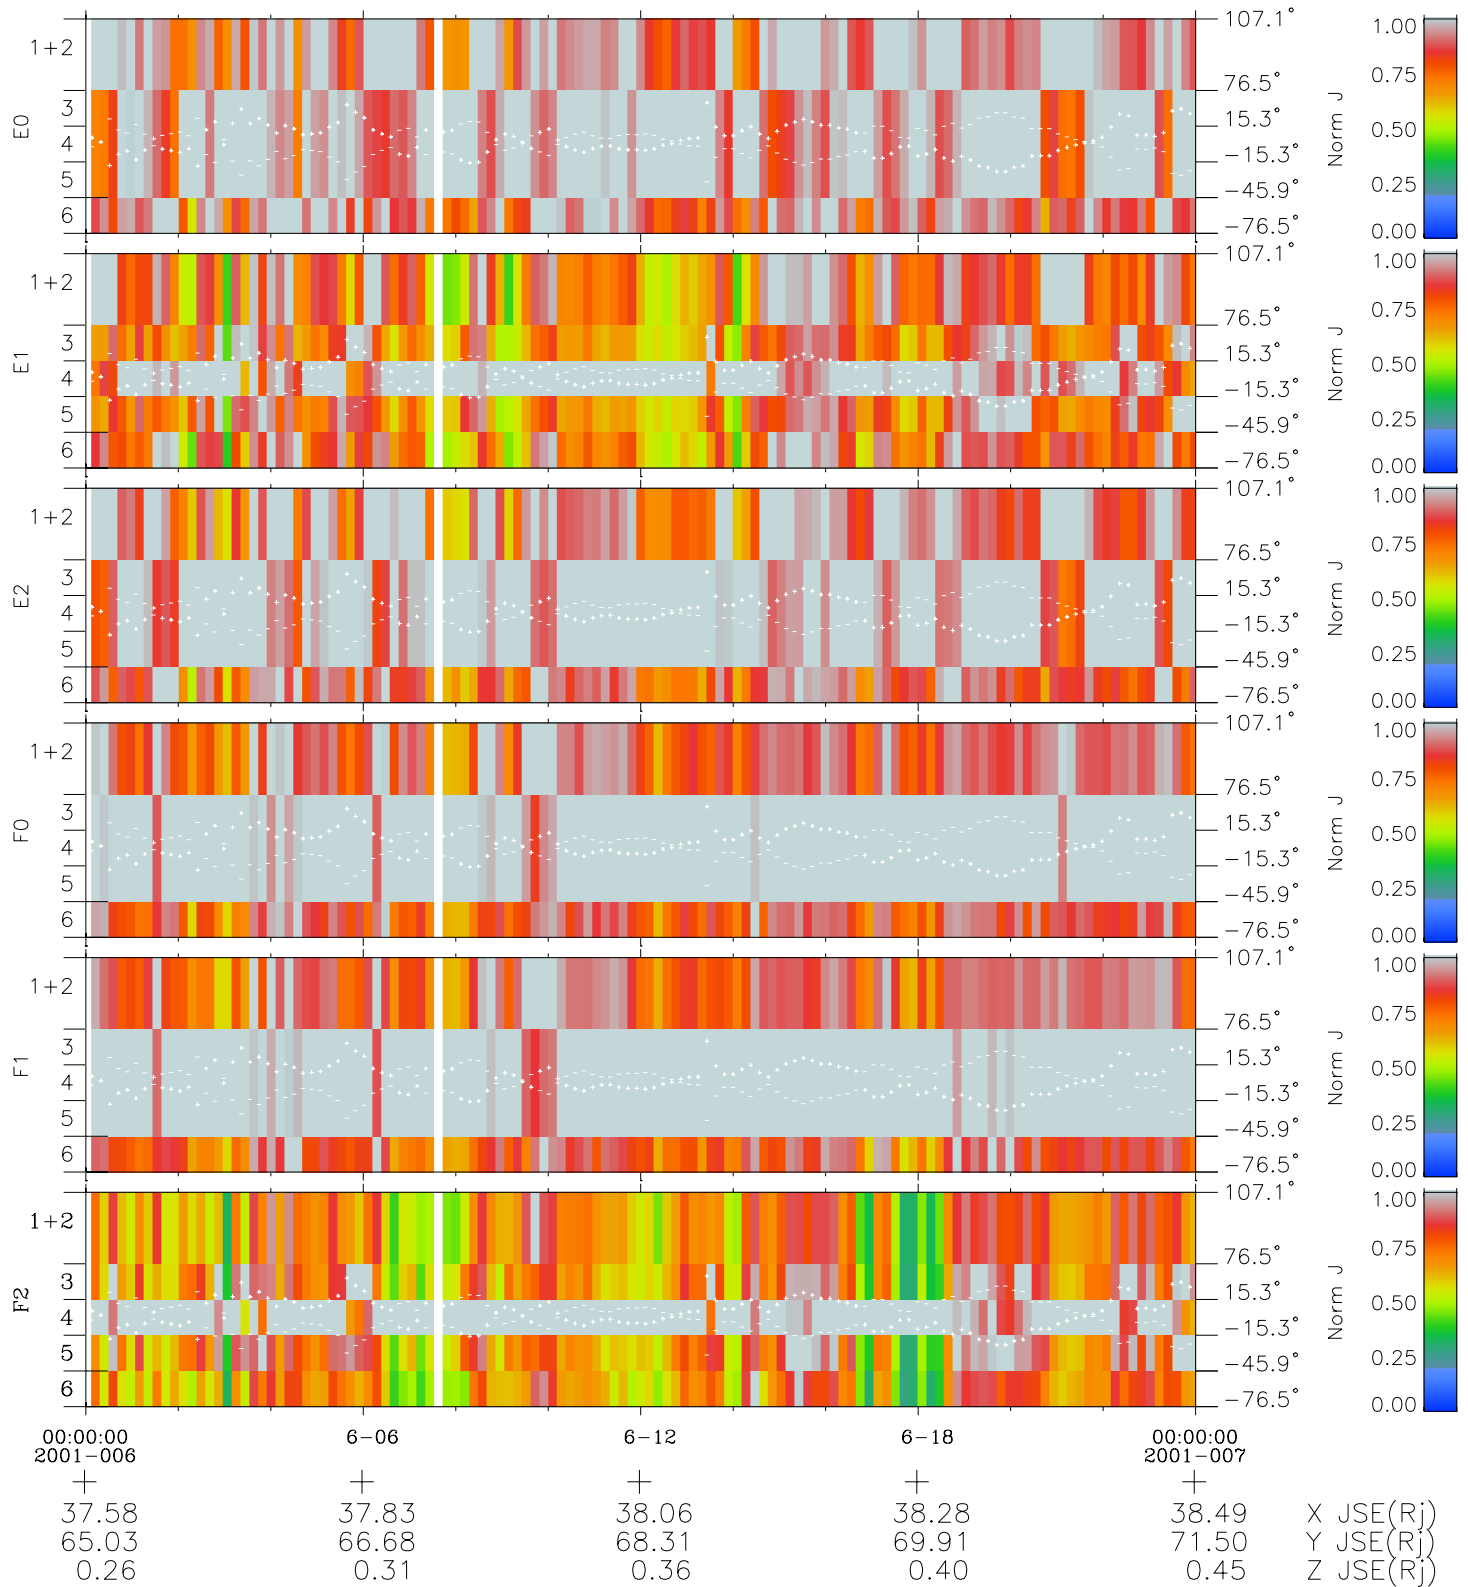

Galileo EPD Real Elevation Anisotropies 01006

Software Version: RTELEV_NORM V 1.20
Data Production: 18-05-01
Plot Production: Mon Sep 17 21:58:00 2001
Color File: wondr3
Geofactor File: 1.1

- ◇ = Jupiter look direction
- = Corotation look direction