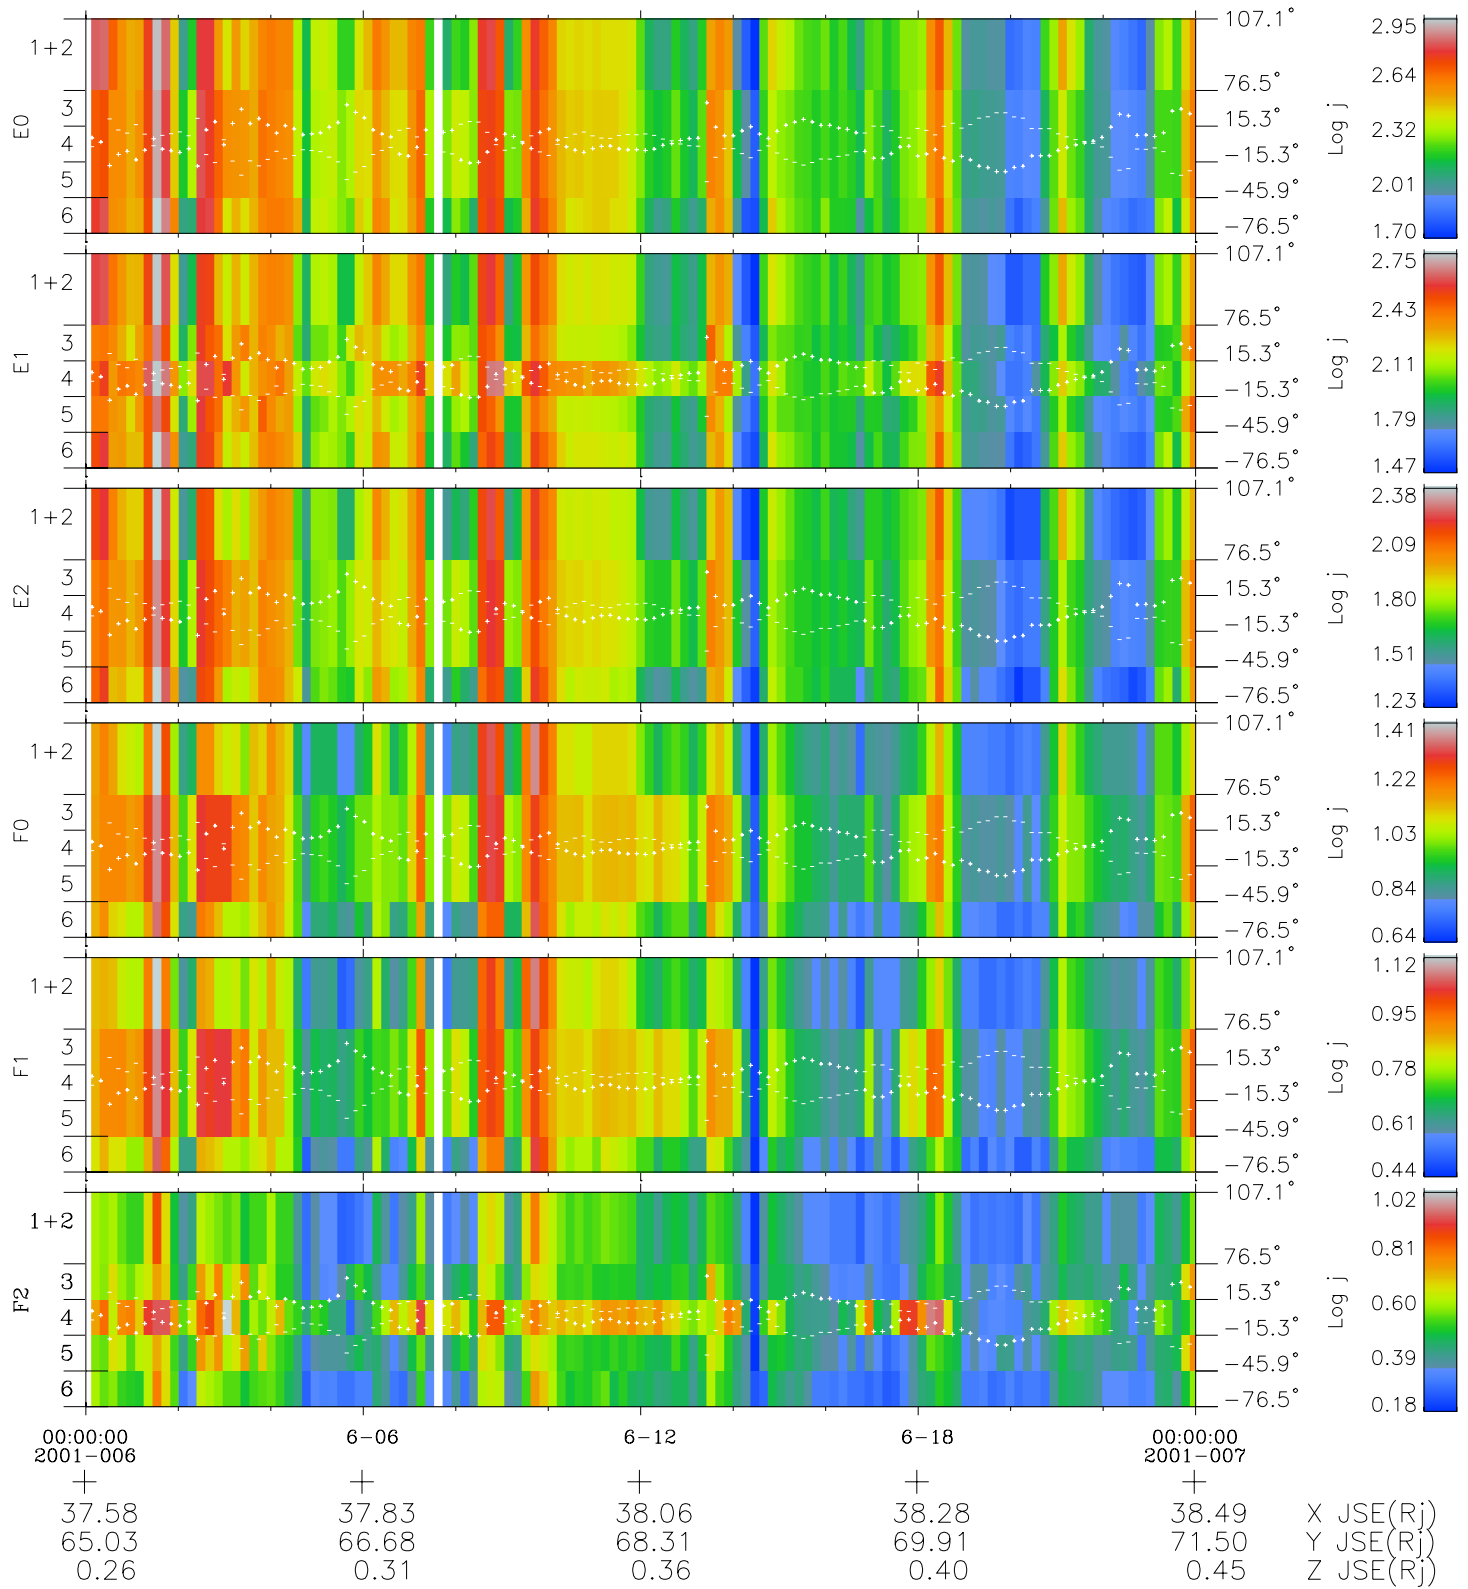

Galileo EPD Real Elevation Anisotropies 01006

Software Version: RTELEV_FLUX V 1.20
 Data Production: 18-05-01
 Plot Production: Mon Sep 17 21:57:50 2001
 Color File: wondr3
 Geofactor File: 1.1

- ◇ = Jupiter look direction
- = Corotation look direction