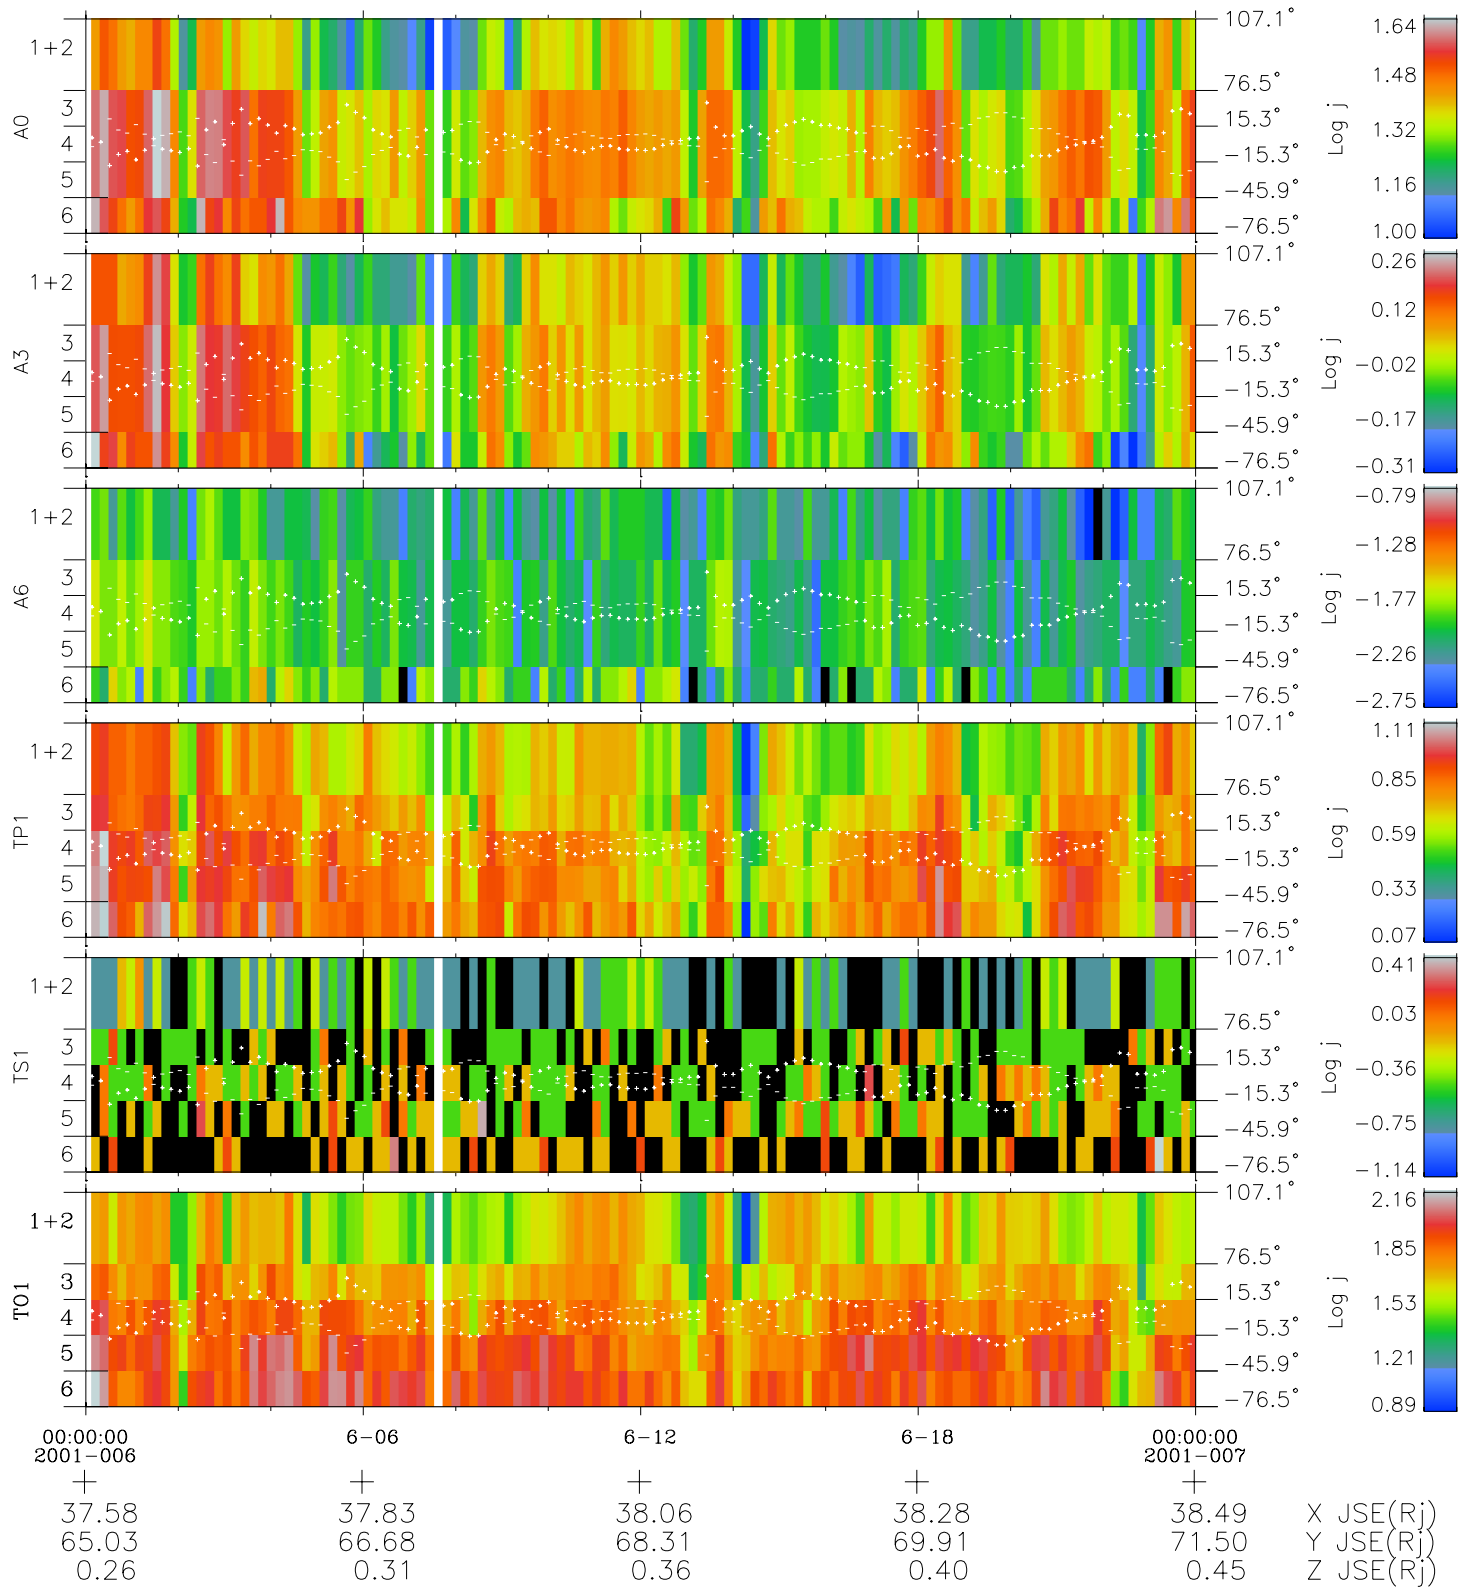

# Galileo EPD Real Elevation Anisotropies 01006

Software Version: RTELEV\_FLUX V 1.20  
Data Production: 18-05-01  
Plot Production: Mon Sep 17 21:57:44 2001  
Color File: wondr3  
Geofactor File: 1.1

- ◇ = Jupiter look direction
- = Corotation look direction