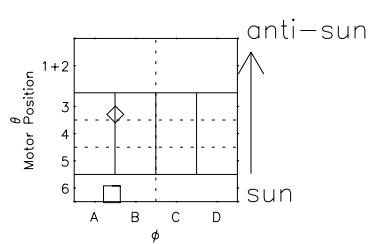

Galileo EPD Real Time Azimuth Anisotropies 01006

Software Version: RTAZIM_NORM V 1.20
 Data Production: 18-05-01
 Plot Production: Mon Sep 17 21:58:31 2001
 Color File: wondr3
 Geofactor File: 1.1

00:00:00 2001-006	6-06	6-12	6-18	00:00:00 2001-007	
+	+	+	+	+	
37.58	37.83	38.06	38.28	38.49	X $JSE(R_j)$
65.03	66.68	68.31	69.91	71.50	Y $JSE(R_j)$
0.26	0.31	0.36	0.40	0.45	Z $JSE(R_j)$

- ◇ = Jupiter look direction
- = Corotation look direction