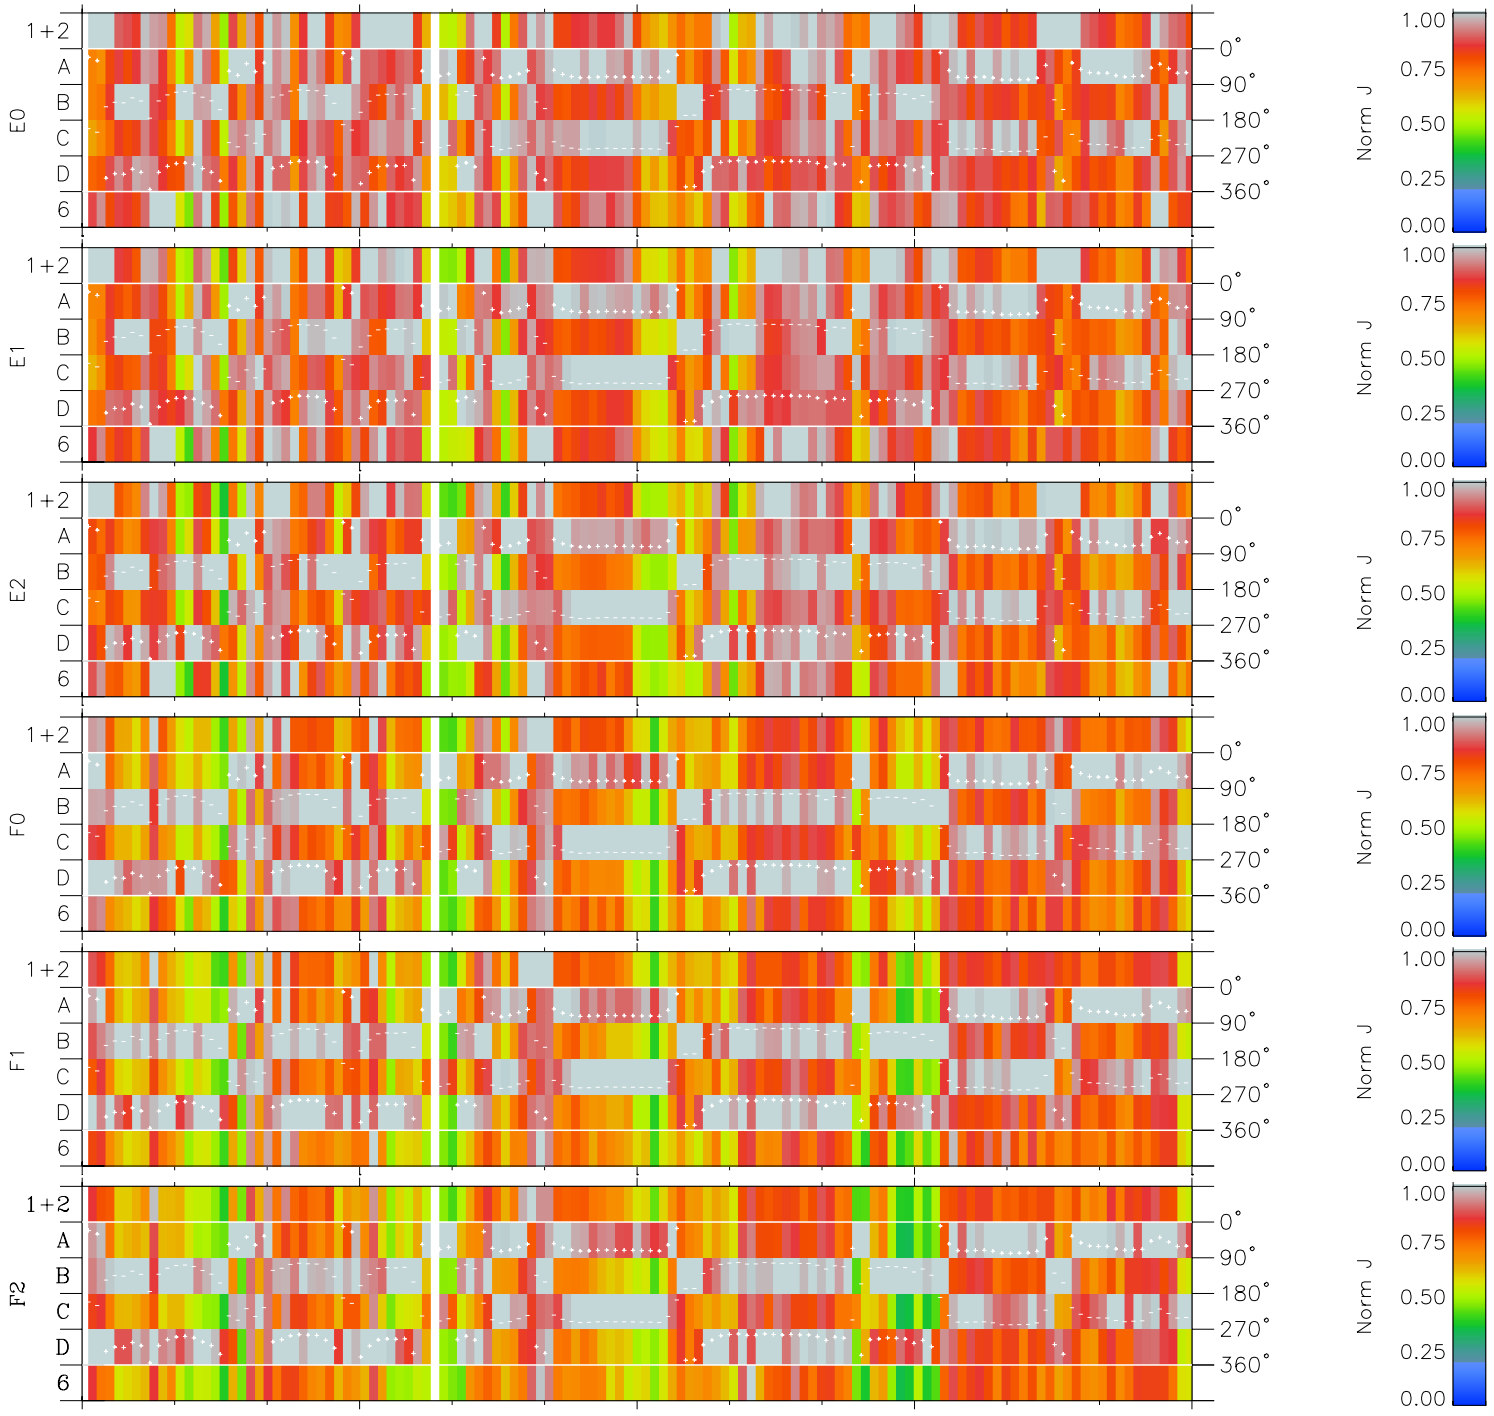

Galileo EPD Real Time Azimuth Anisotropies 01006

Software Version: RTAZIM_NORM V 1.20
 Data Production: 18-05-01
 Plot Production: Mon Sep 17 21:58:31 2001
 Color File: wondr3
 Geofactor File: 1.1

00:00:00 2001-006	6-06	6-12	6-18	00:00:00 2001-007	
+	+	+	+	+	
37.58	37.83	38.06	38.28	38.49	X $JSE(R_j)$
65.03	66.68	68.31	69.91	71.50	Y $JSE(R_j)$
0.26	0.31	0.36	0.40	0.45	Z $JSE(R_j)$

- ◇ = Jupiter look direction
- = Corotation look direction