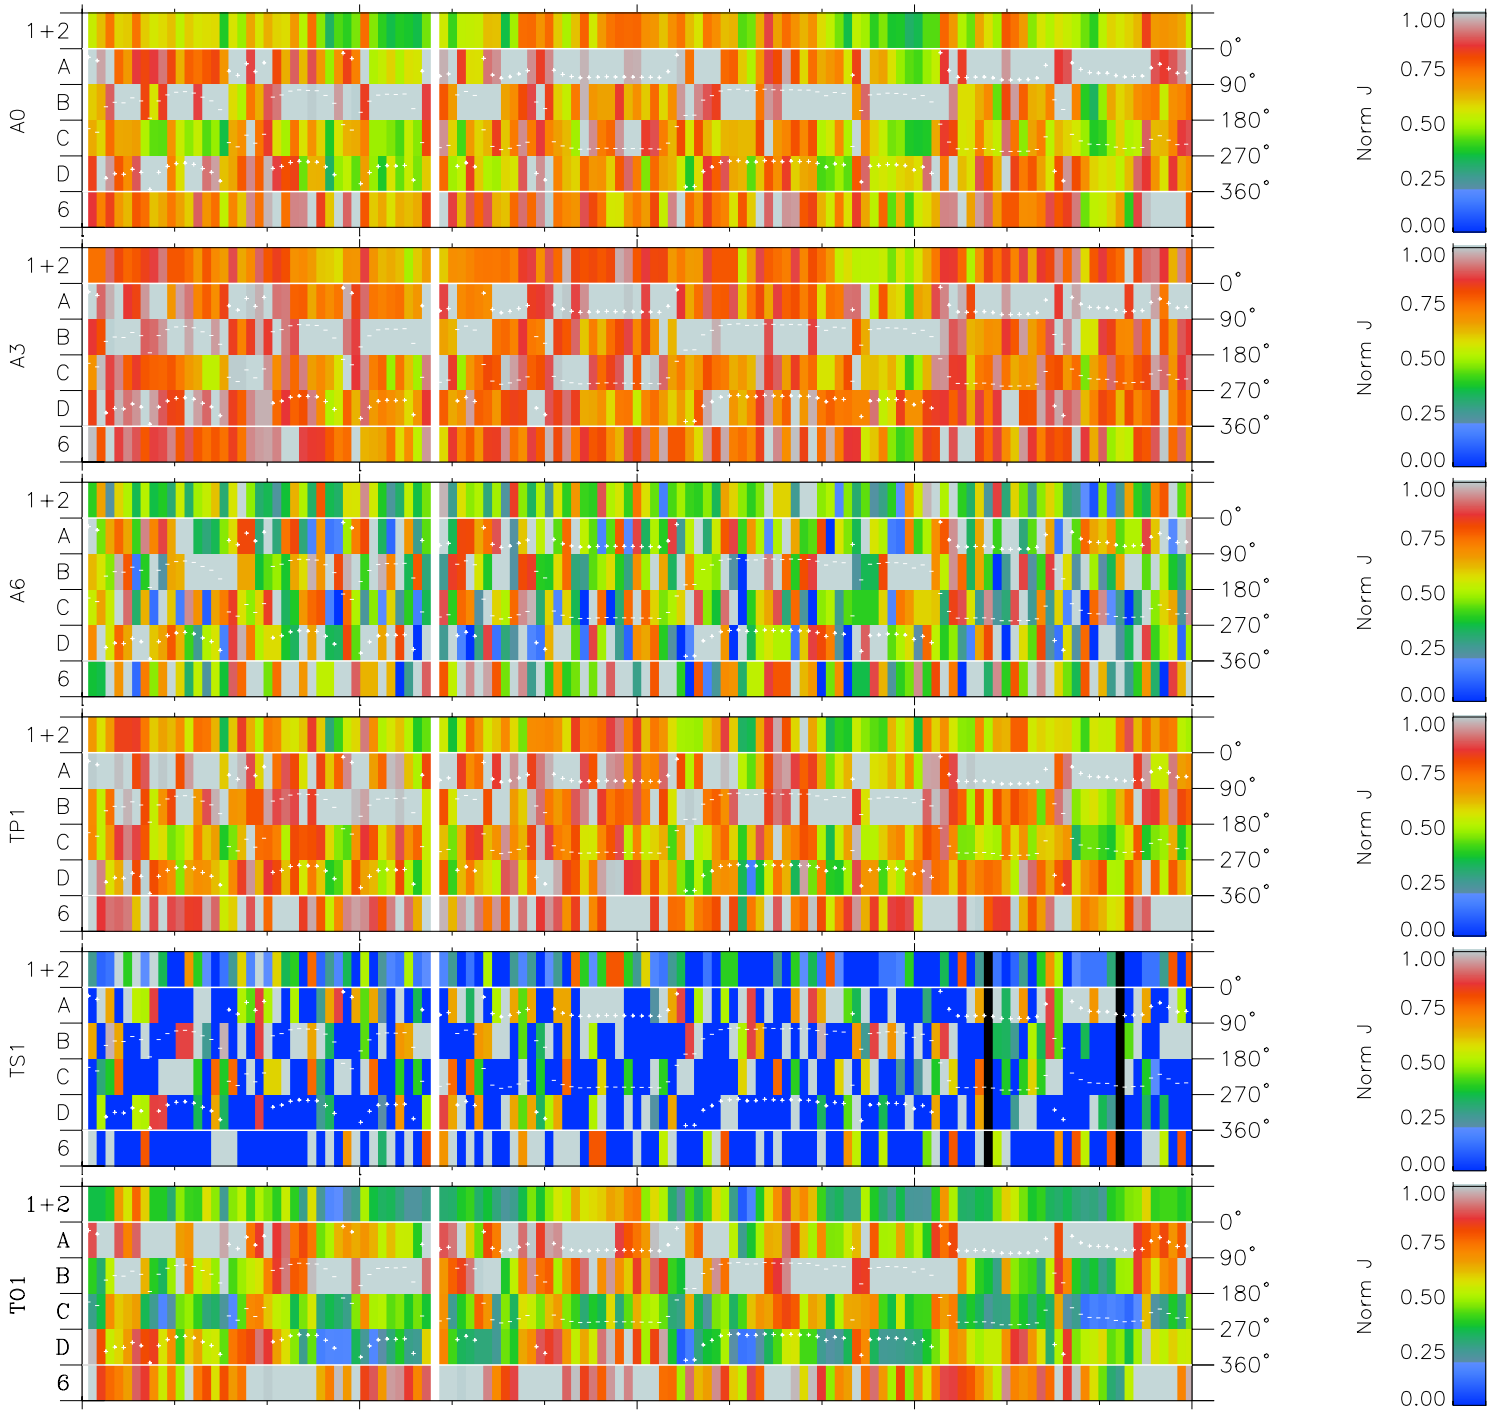

Galileo EPD Real Time Azimuth Anisotropies 01006

Software Version: RTAZIM_NORM V 1.20
Data Production: 18-05-01
Plot Production: Mon Sep 17 21:58:25 2001
Color File: wondr3
Geofactor File: 1.1

| 00:00:00 2001-006 | 6-06 | 6-12 | 6-18 | 00:00:00 2001-007 | |
|----------------------|-------|-------|-------|----------------------|------------------------|
| + | + | + | + | + | |
| 37.58 | 37.83 | 38.06 | 38.28 | 38.49 | X JSE(R _j) |
| 65.03 | 66.68 | 68.31 | 69.91 | 71.50 | Y JSE(R _j) |
| 0.26 | 0.31 | 0.36 | 0.40 | 0.45 | Z JSE(R _j) |

- ◇ = Jupiter look direction
- = Corotation look direction