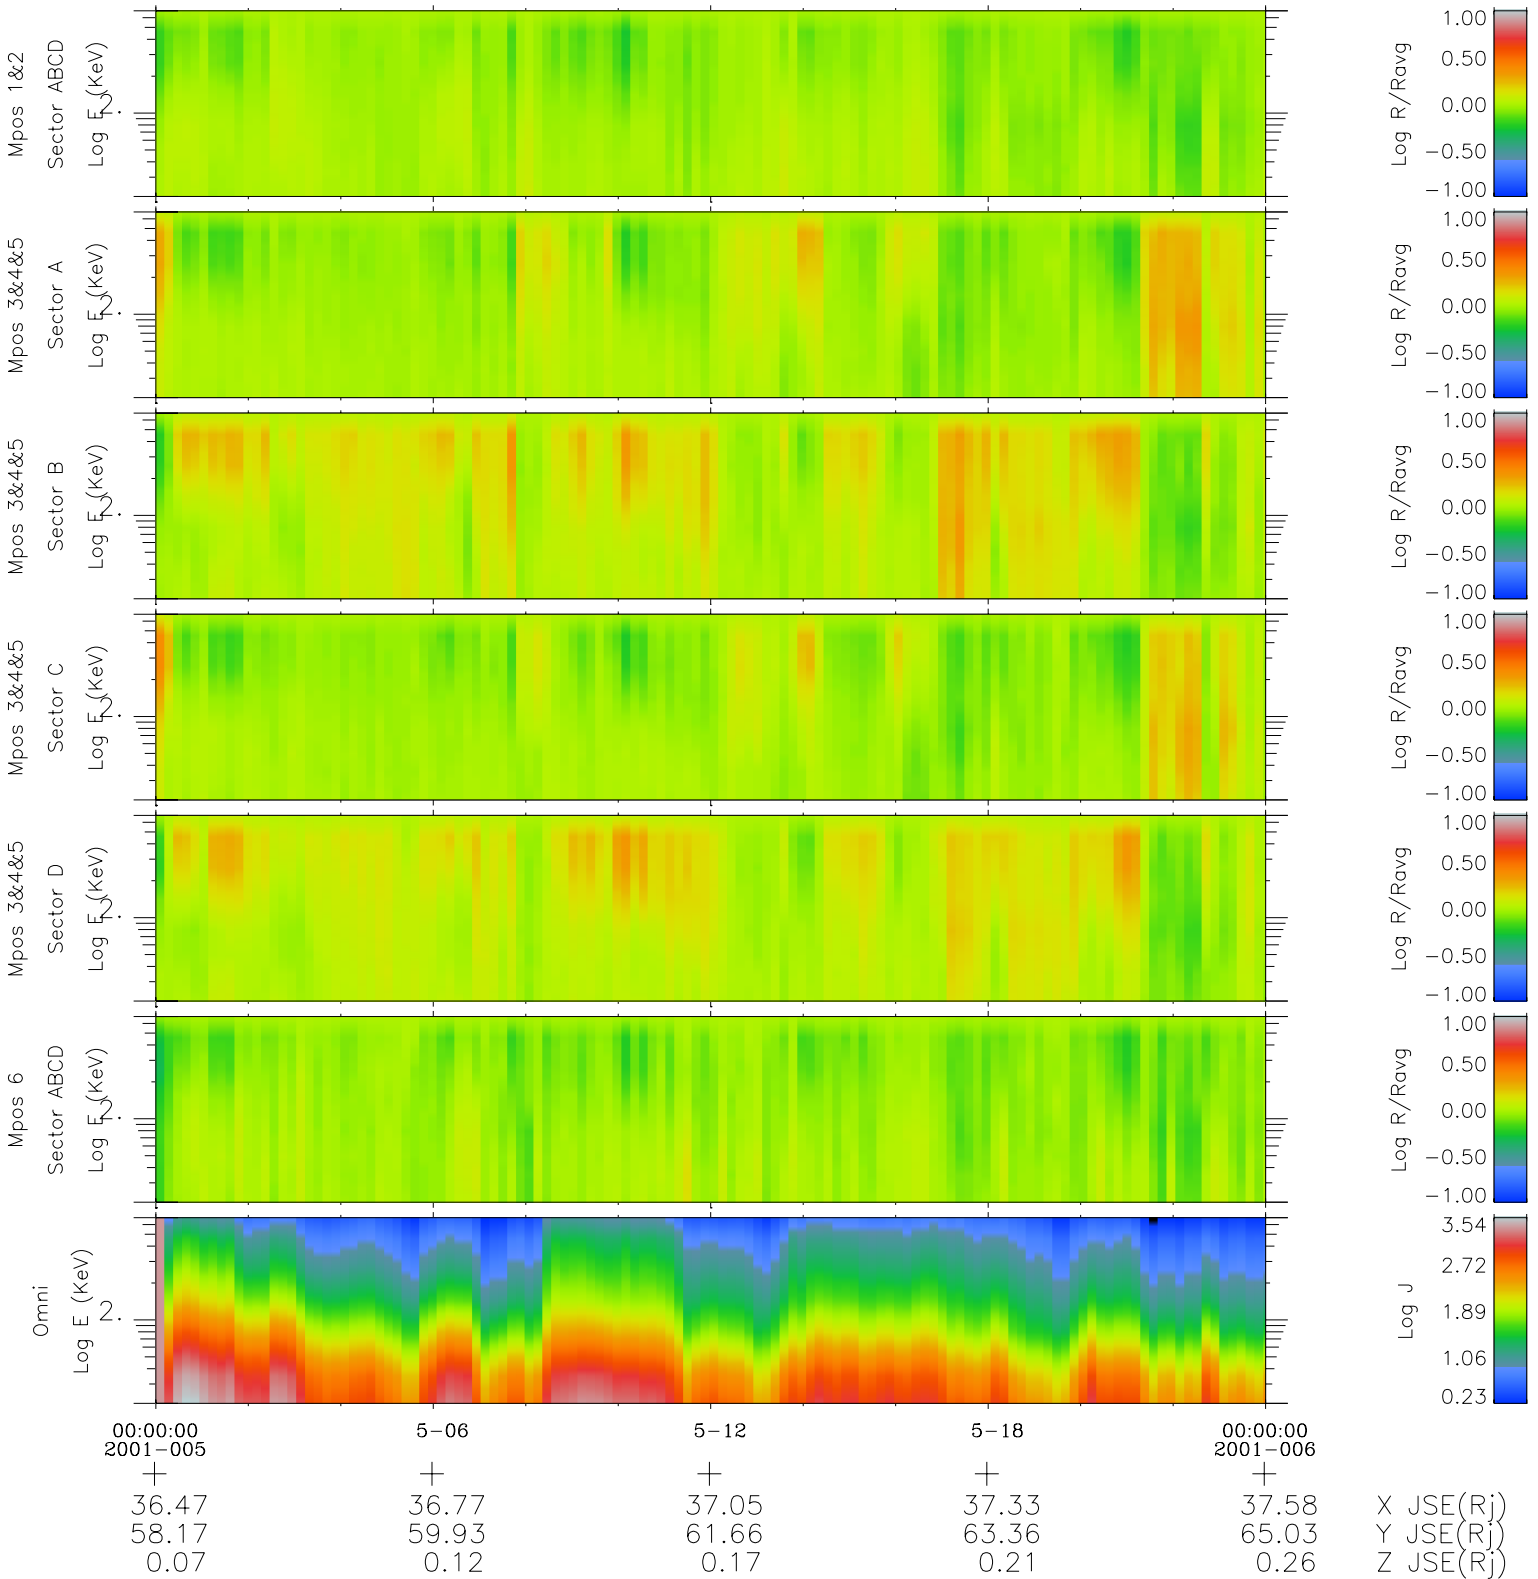

# Galileo EPD Real Time R6 Electrons Spectra 01005

Software Version: RTSPEC\_R6 V 1.20  
 Data Production: 18-05-01  
 Plot Production: Mon Sep 17 21:48:44 2001  
 Color File: wondr3  
 Geofactor File: 1.1

- ◇ = Jupiter look direction
- = Corotation look direction