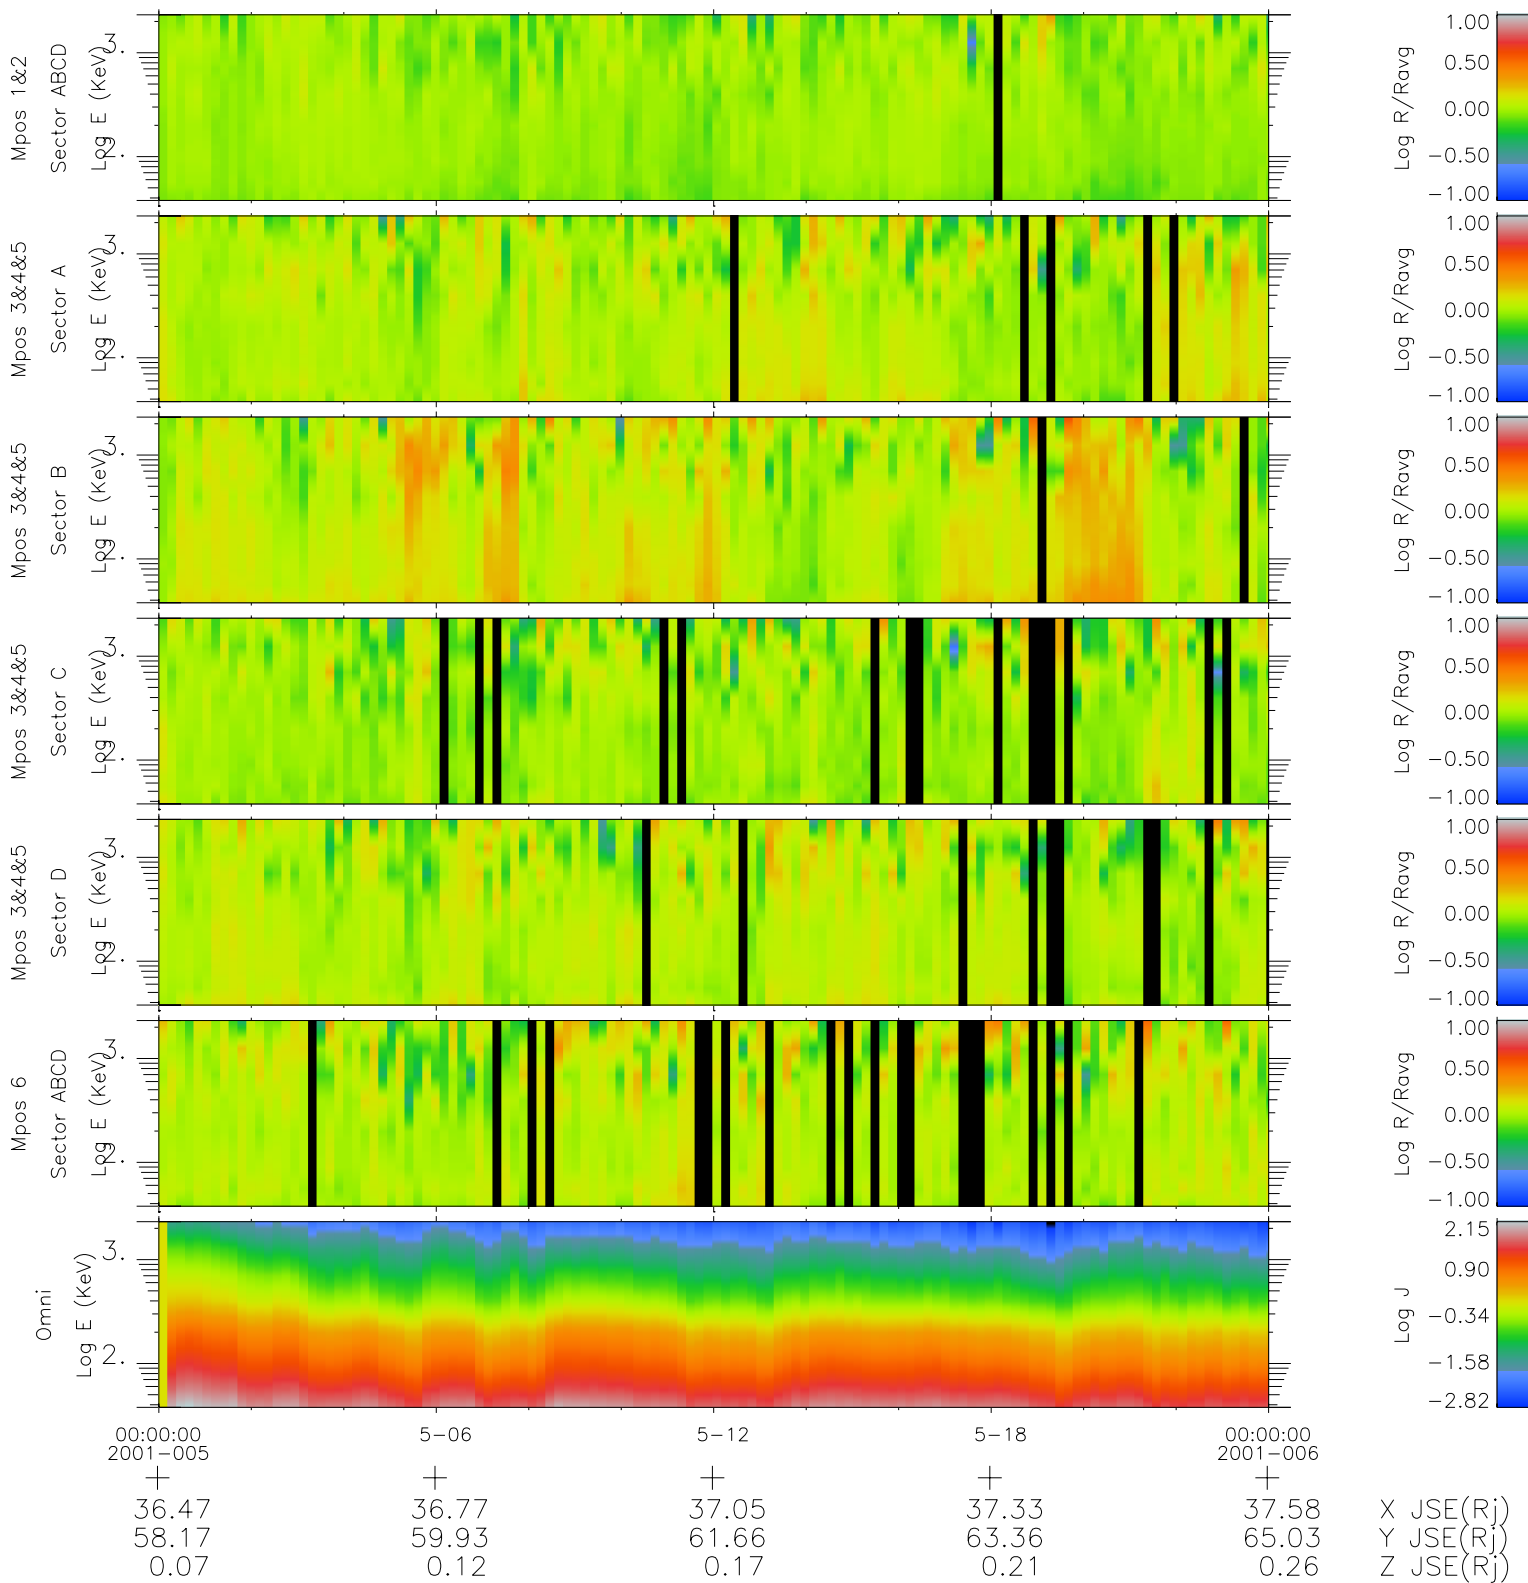

Galileo EPD Real Time R6 Ions Spectra 01005

Software Version: RTSPEC_R6 V 1.20
 Data Production: 18-05-01
 Plot Production: Mon Sep 17 21:48:38 2001
 Color File: wondr3
 Geofactor File: 1.1

- ◇ = Jupiter look direction
- = Corotation look direction