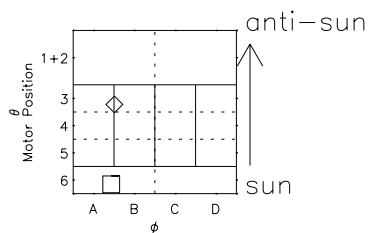

Galileo EPD Real Time R6 Ions Spectra 01005

Software Version: RTSPEC_R6 V 1.20
 Data Production: 18-05-01
 Plot Production: Mon Sep 17 21:48:38 2001
 Color File: wondr3
 Geofactor File: 1.1

- ◇ = Jupiter look direction
- = Corotation look direction