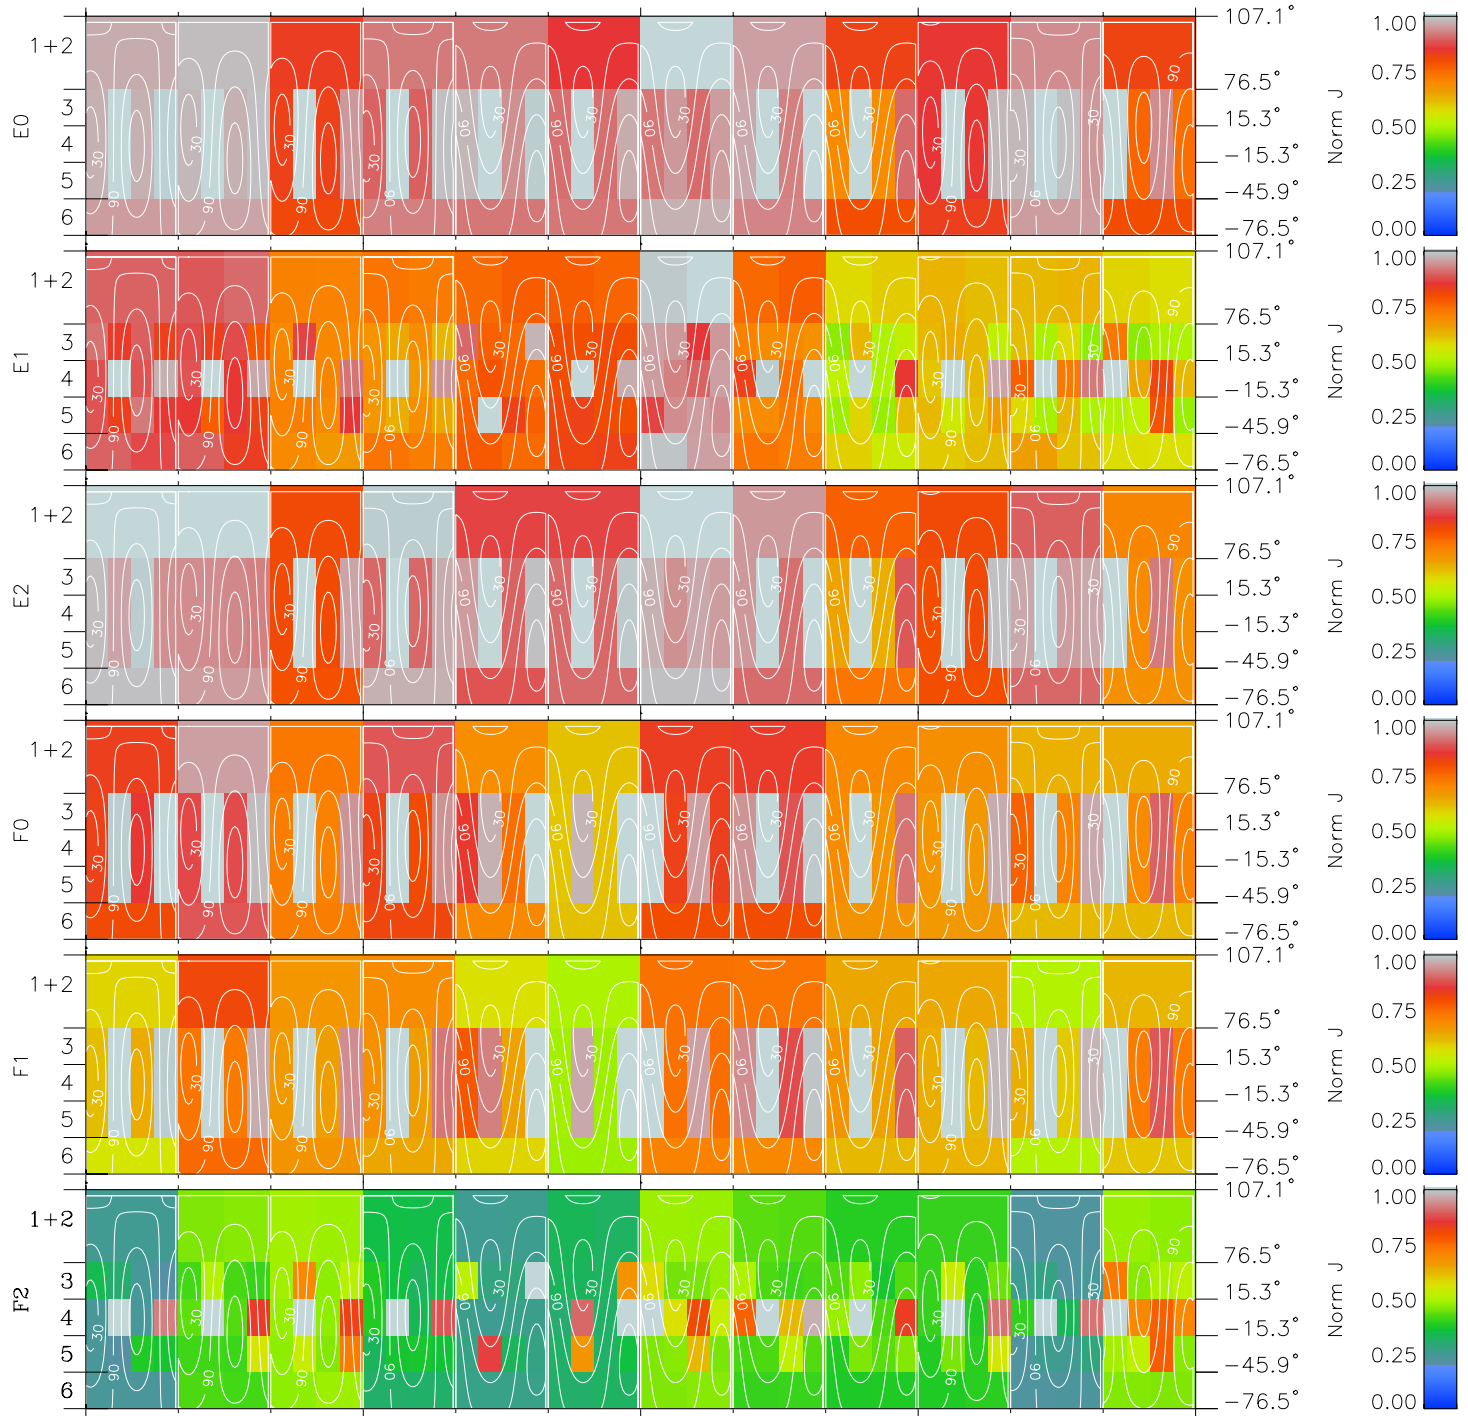

# Galileo EPD Real Time All-Sky Anisotropies 01005

Software Version: RTSKY\_NORM V 1.20  
 Data Production: 18-05-01  
 Plot Production: Mon Sep 17 21:49:31 2001  
 Color File: wondr3  
 Geofactor File: 1.1

00:00:00  
2001-005

5-06

5-12

5-18

00:00:00  
2001-006

+  
36.47  
58.17  
0.07

+  
36.77  
59.93  
0.12

+  
37.05  
61.66  
0.17

+  
37.33  
63.36  
0.21

+  
37.58  
65.03  
0.26

X JSE(R<sub>j</sub>)  
Y JSE(R<sub>j</sub>)  
Z JSE(R<sub>j</sub>)

- ◇ = Jupiter look direction
- = Corotation look direction