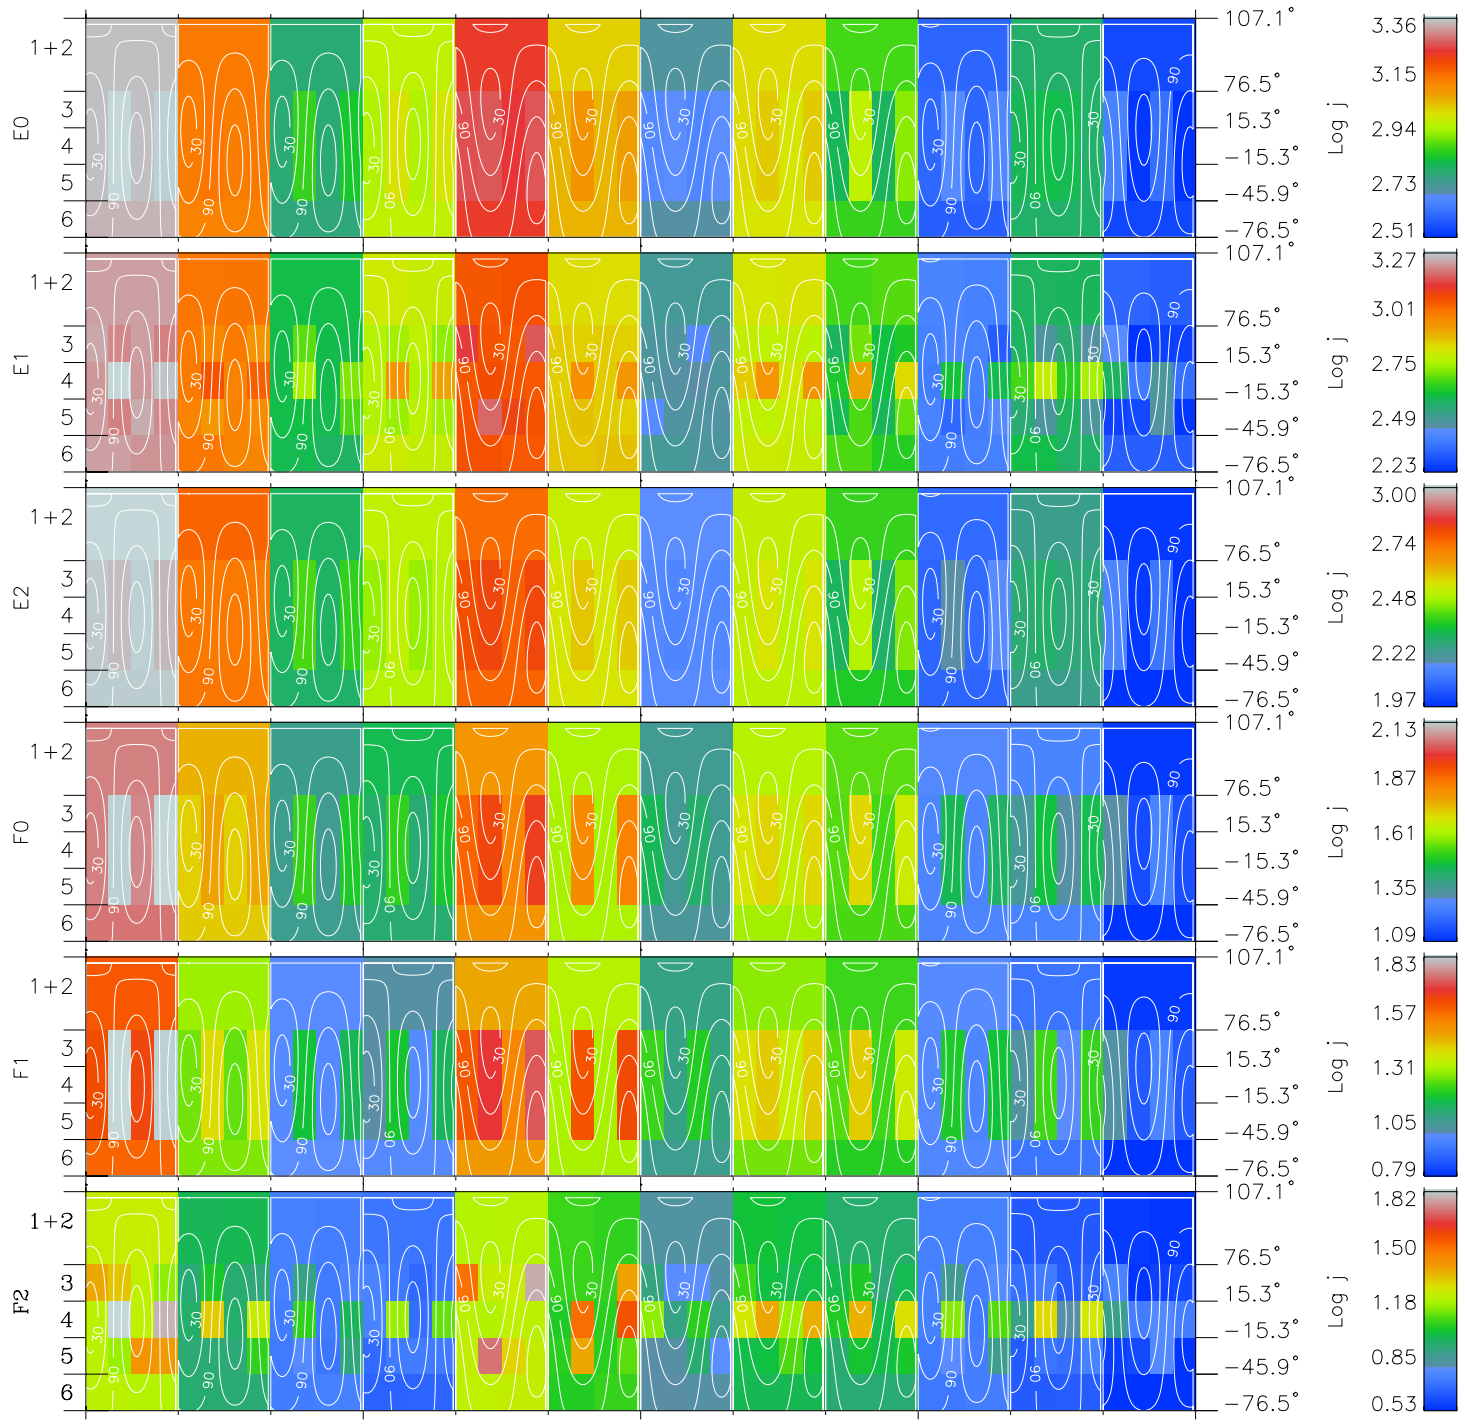

Galileo EPD Real Time All-Sky Anisotropies 01005

Software Version: RTSKY_FLUX V 1.20
 Data Production: 18-05-01
 Plot Production: Mon Sep 17 21:49:17 2001
 Color File: wondr3
 Geofactor File: 1.1

00:00:00 2001-005	5-06	5-12	5-18	00:00:00 2001-006	
+	+	+	+	+	X JSE(R _j)
36.47	36.77	37.05	37.33	37.58	Y JSE(R _j)
58.17	59.93	61.66	63.36	65.03	Z JSE(R _j)
0.07	0.12	0.17	0.21	0.26	

- ◇ = Jupiter look direction
- = Corotation look direction