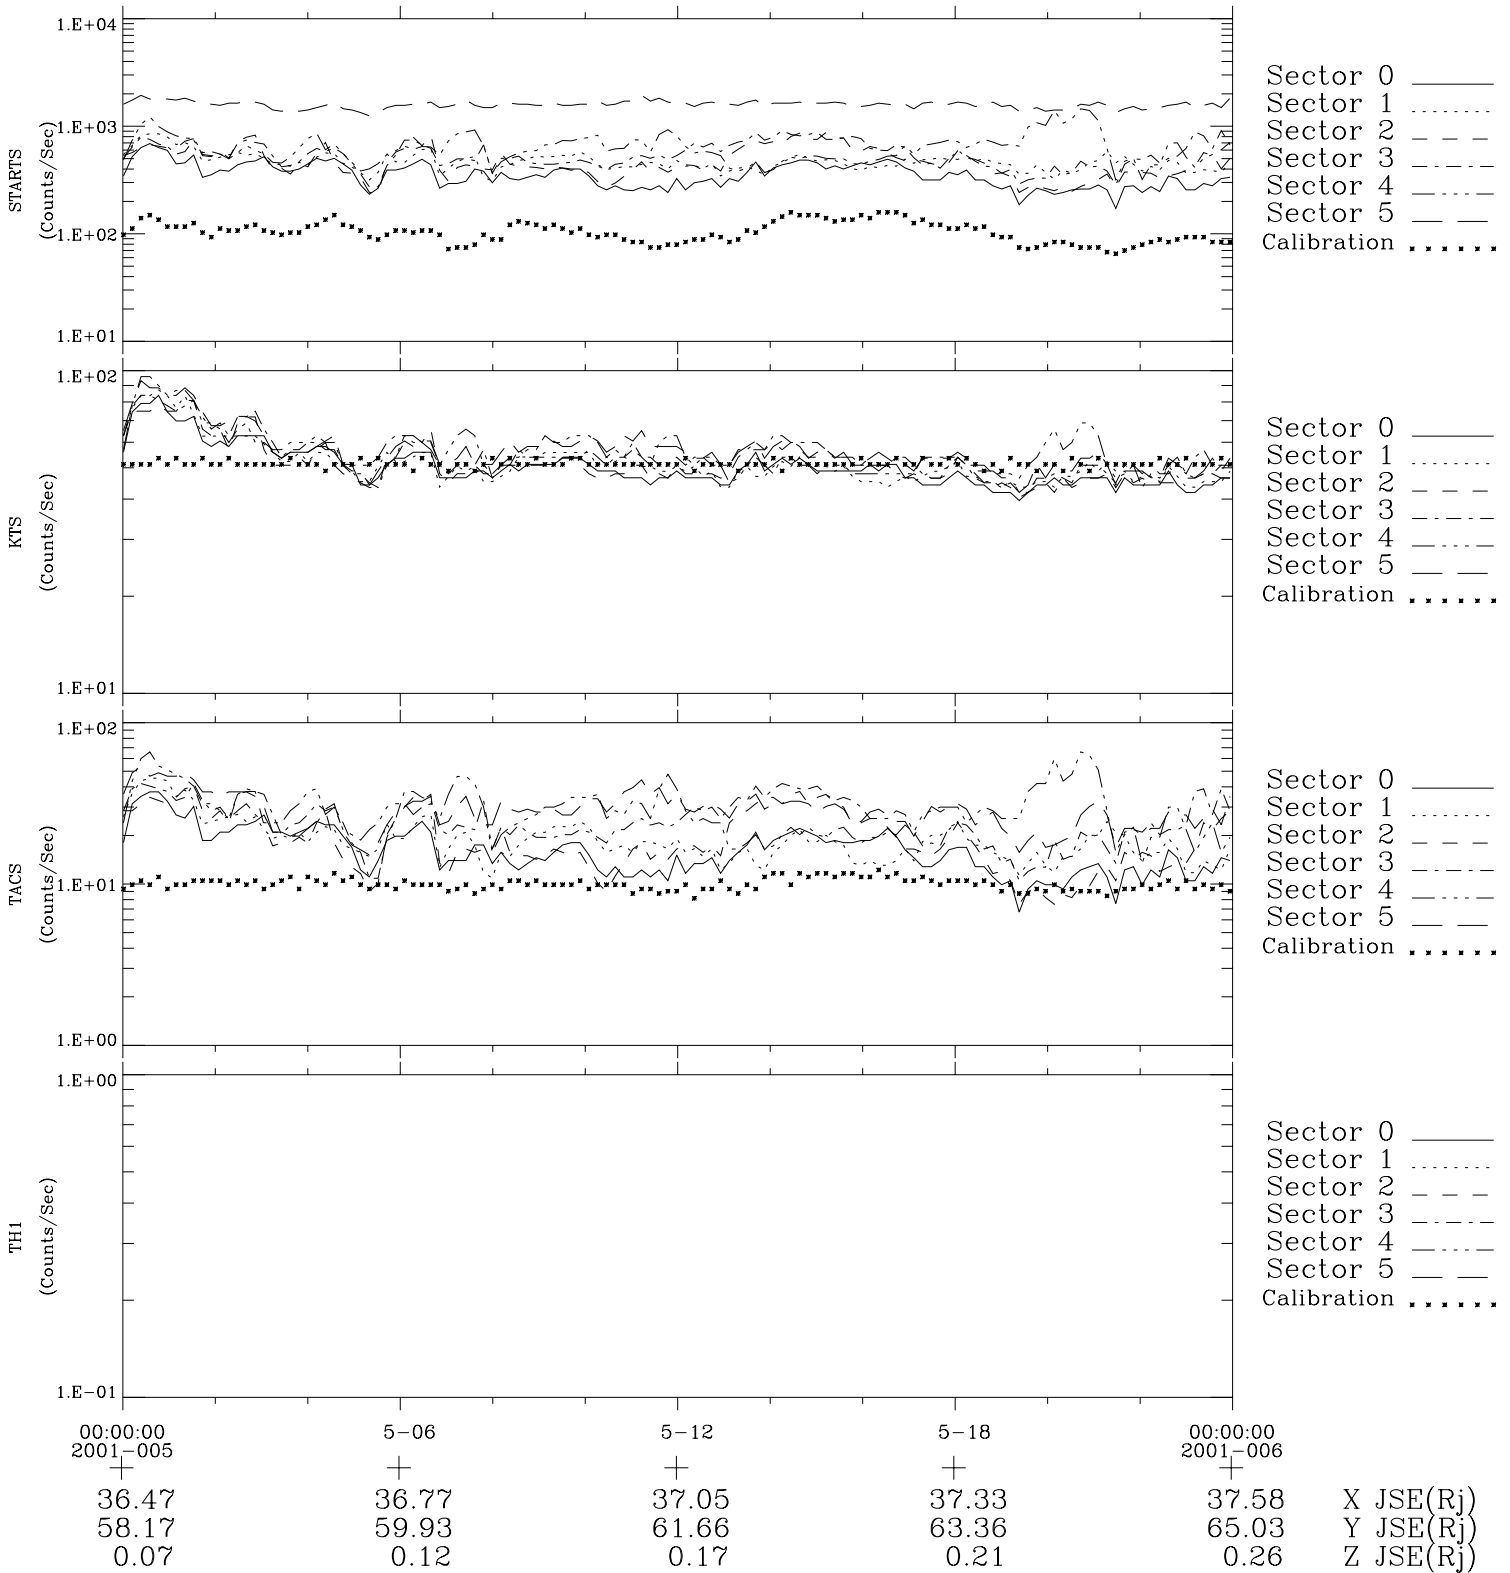

Galileo EPD Real-Time Six-Sector 01005

Software Version: RTLINE_R6 V 1.20
Data Production: 18-05-01
Plot Production: Mon Sep 17 21:50:48 2001

- ◇ = Jupiter look direction
- = Corotation look direction