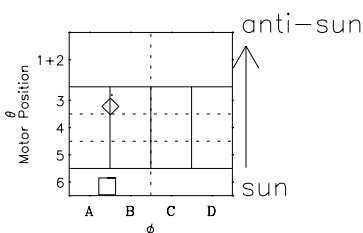

Galileo EPD Real-Time Six-Sector 01005

Software Version: RTLINE_R6 V 1.20
Data Production: 18-05-01
Plot Production: Mon Sep 17 21:50:48 2001

- ◇ = Jupiter look direction
- = Corotation look direction