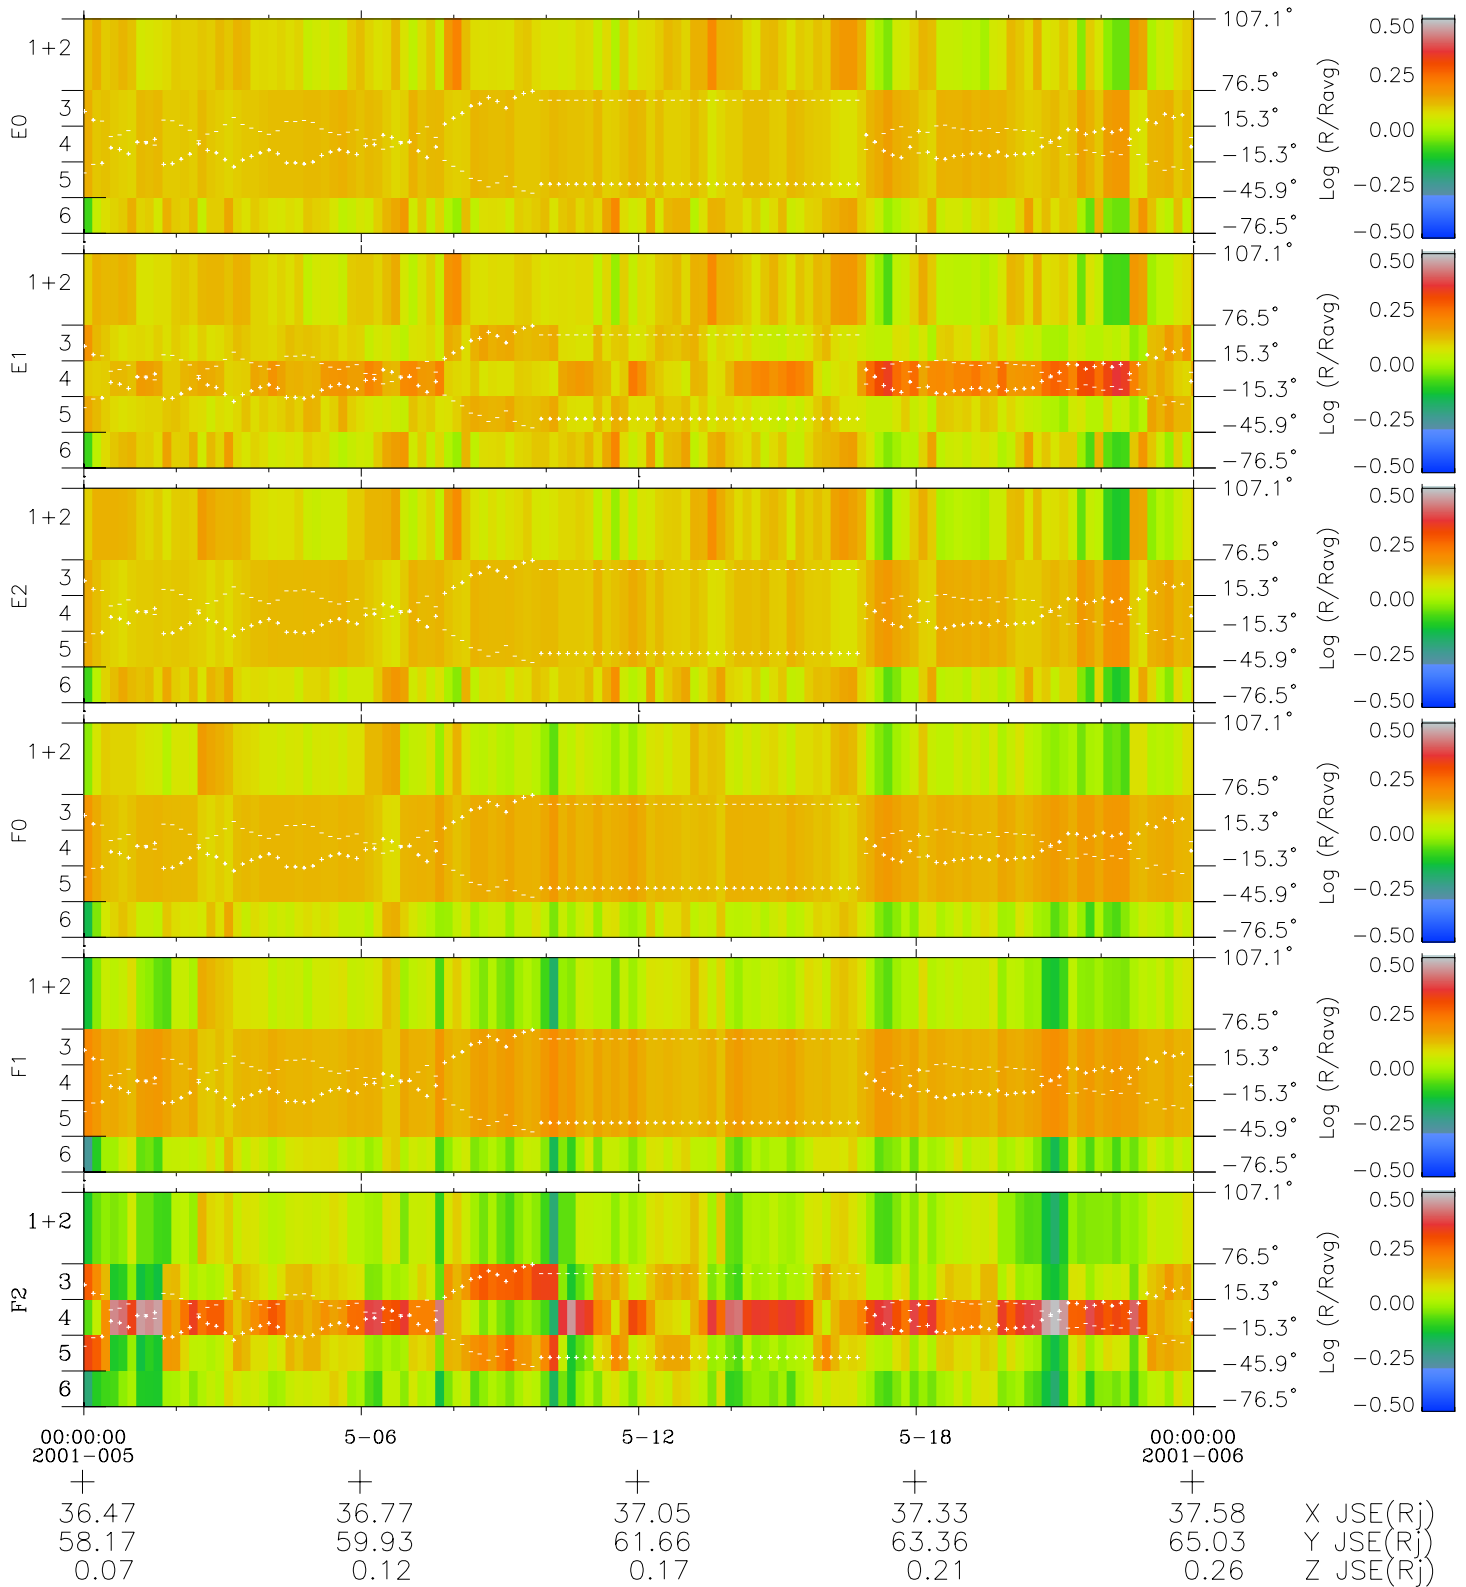

# Galileo EPD Real Elevation Anisotropies 01005

Software Version: RTELEV\_MEAN V 1.20  
 Data Production: 18-05-01  
 Plot Production: Mon Sep 17 21:49:43 2001  
 Color File: wondr3  
 Geofactor File: 1.1

- ◇ = Jupiter look direction
- = Corotation look direction