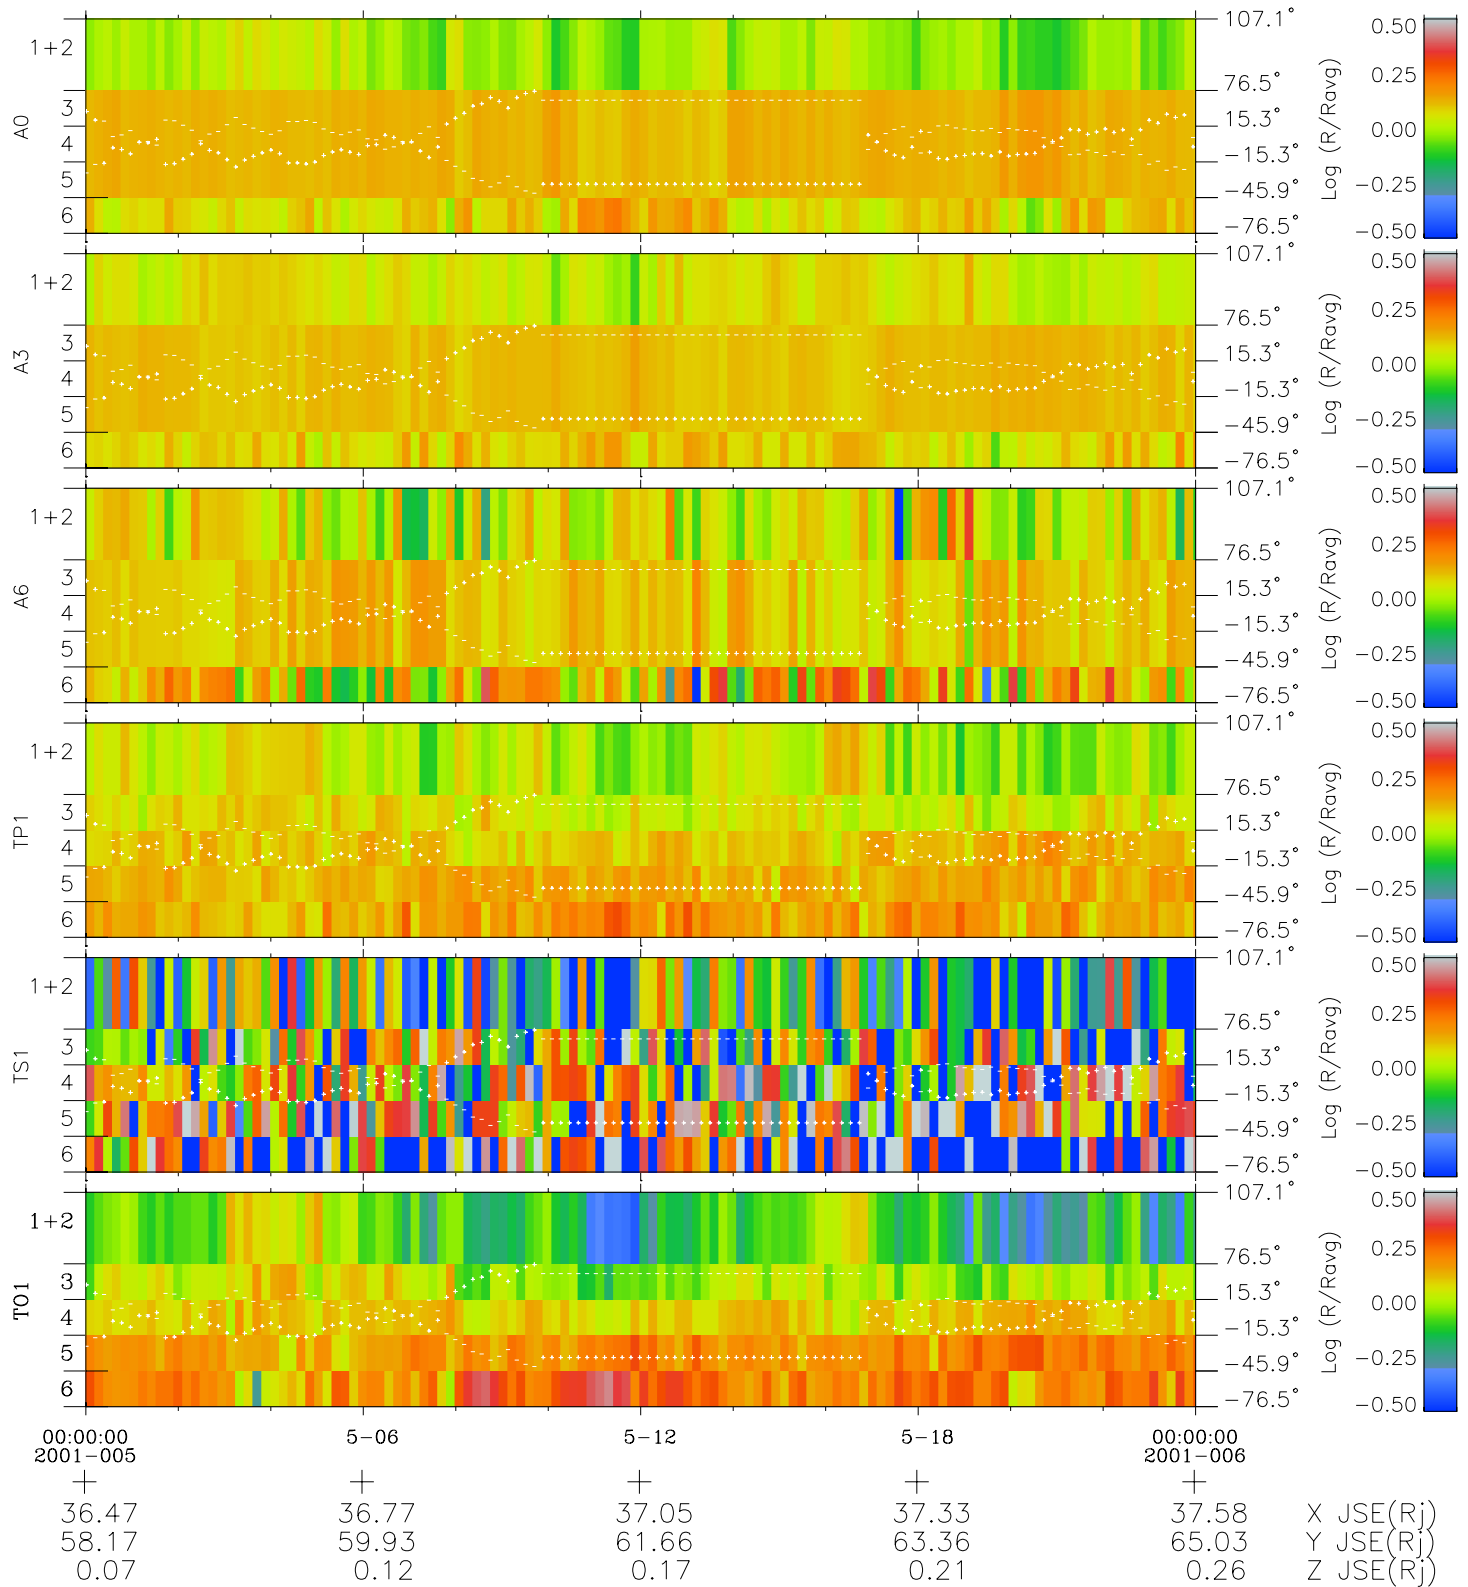

Galileo EPD Real Elevation Anisotropies 01005

Software Version: RTELEV_MEAN V 1.20
 Data Production: 18-05-01
 Plot Production: Mon Sep 17 21:49:38 2001
 Color File: wondr3
 Geofactor File: 1.1

- ◇ = Jupiter look direction
- = Corotation look direction