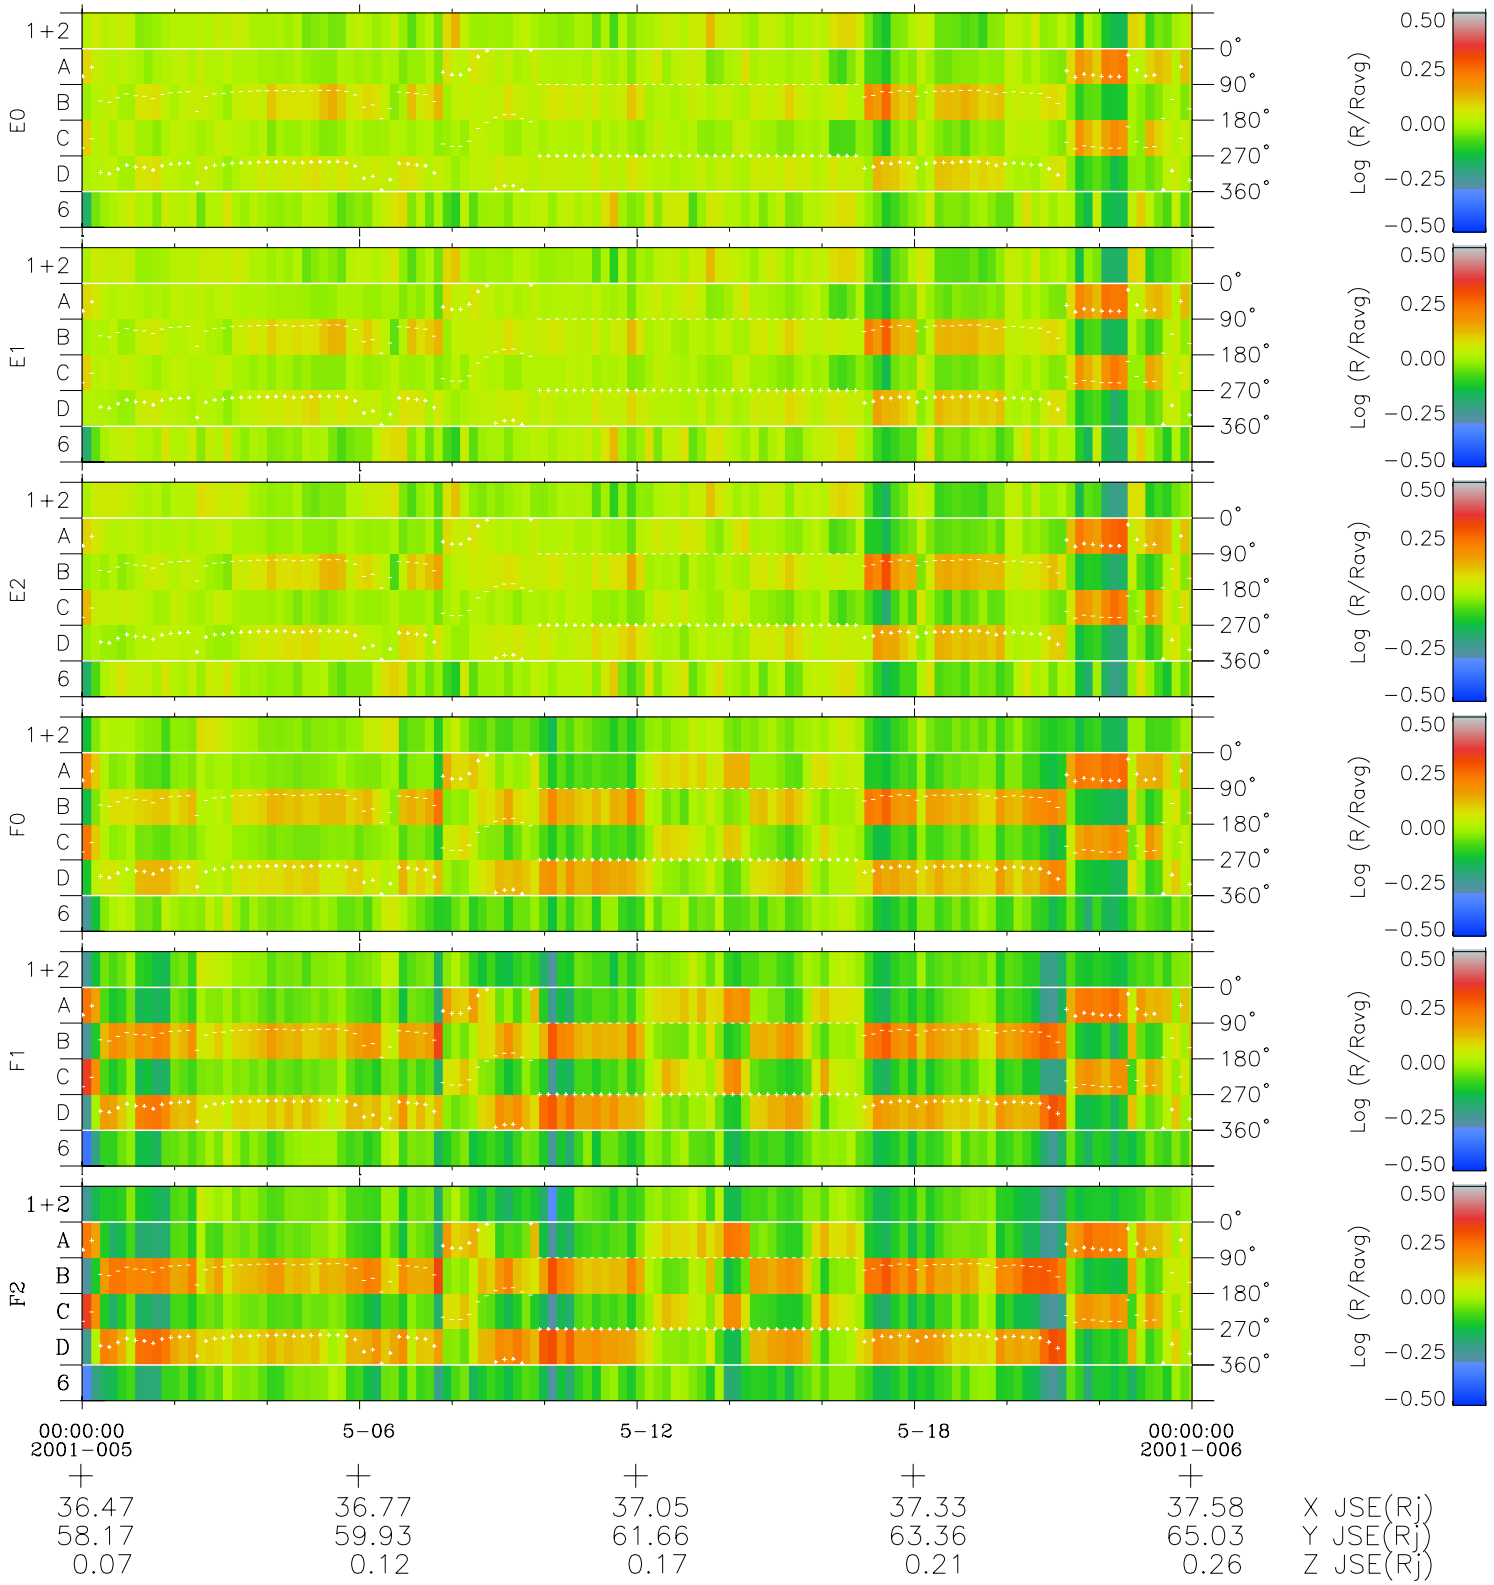

Galileo EPD Real Time Azimuth Anisotropies 01005

Software Version: RTAZIM_MEAN V 1.20
 Data Production: 18-05-01
 Plot Production: Mon Sep 17 21:50:14 2001
 Color File: wondr3
 Geofactor File: 1.1

- ◇ = Jupiter look direction
- = Corotation look direction