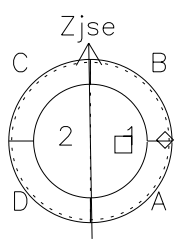

Galileo EPD Real Time Azimuth Anisotropies 01005

Software Version: RTAZIM_MEAN V 1.20
 Data Production: 18-05-01
 Plot Production: Mon Sep 17 21:50:14 2001
 Color File: wondr3
 Geofactor File: 1.1

- ◇ = Jupiter look direction
- = Corotation look direction