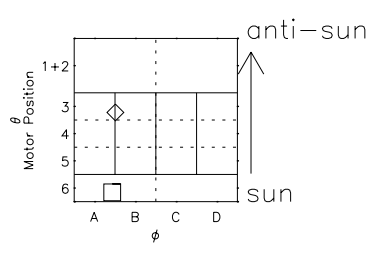

Galileo EPD Real Time Azimuth Anisotropies 01005

Software Version: RTAZIM_MEAN V 1.20
 Data Production: 18-05-01
 Plot Production: Mon Sep 17 21:50:14 2001
 Color File: wondr3
 Geofactor File: 1.1

- ◇ = Jupiter look direction
- = Corotation look direction