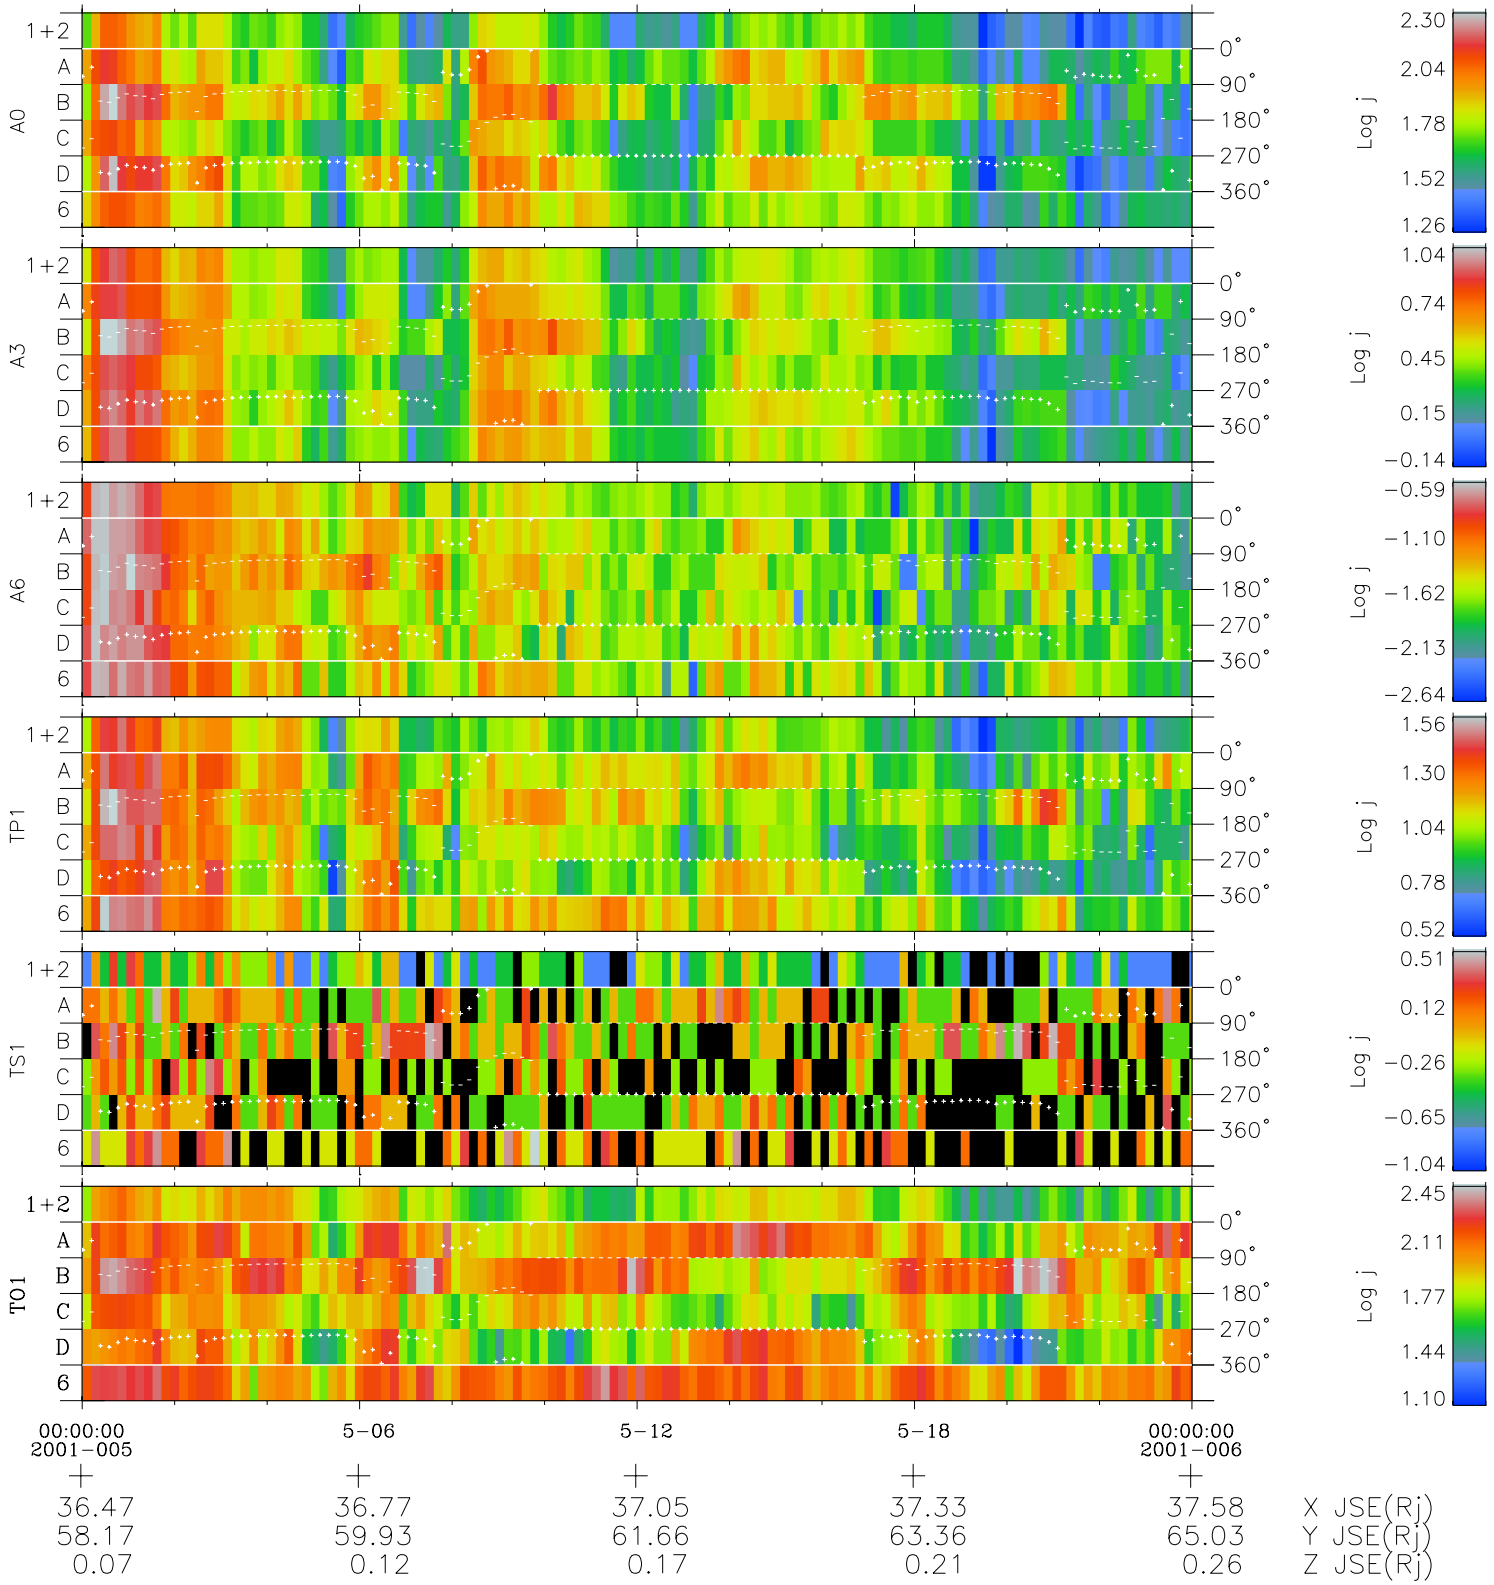

# Galileo EPD Real Time Azimuth Anisotropies 01005

Software Version: RTAZIM\_FLUX V 1.20  
Data Production: 18-05-01  
Plot Production: Mon Sep 17 21:50:20 2001  
Color File: wondr3  
Geofactor File: 1.1

◇ = Jupiter look direction  
□ = Corotation look direction