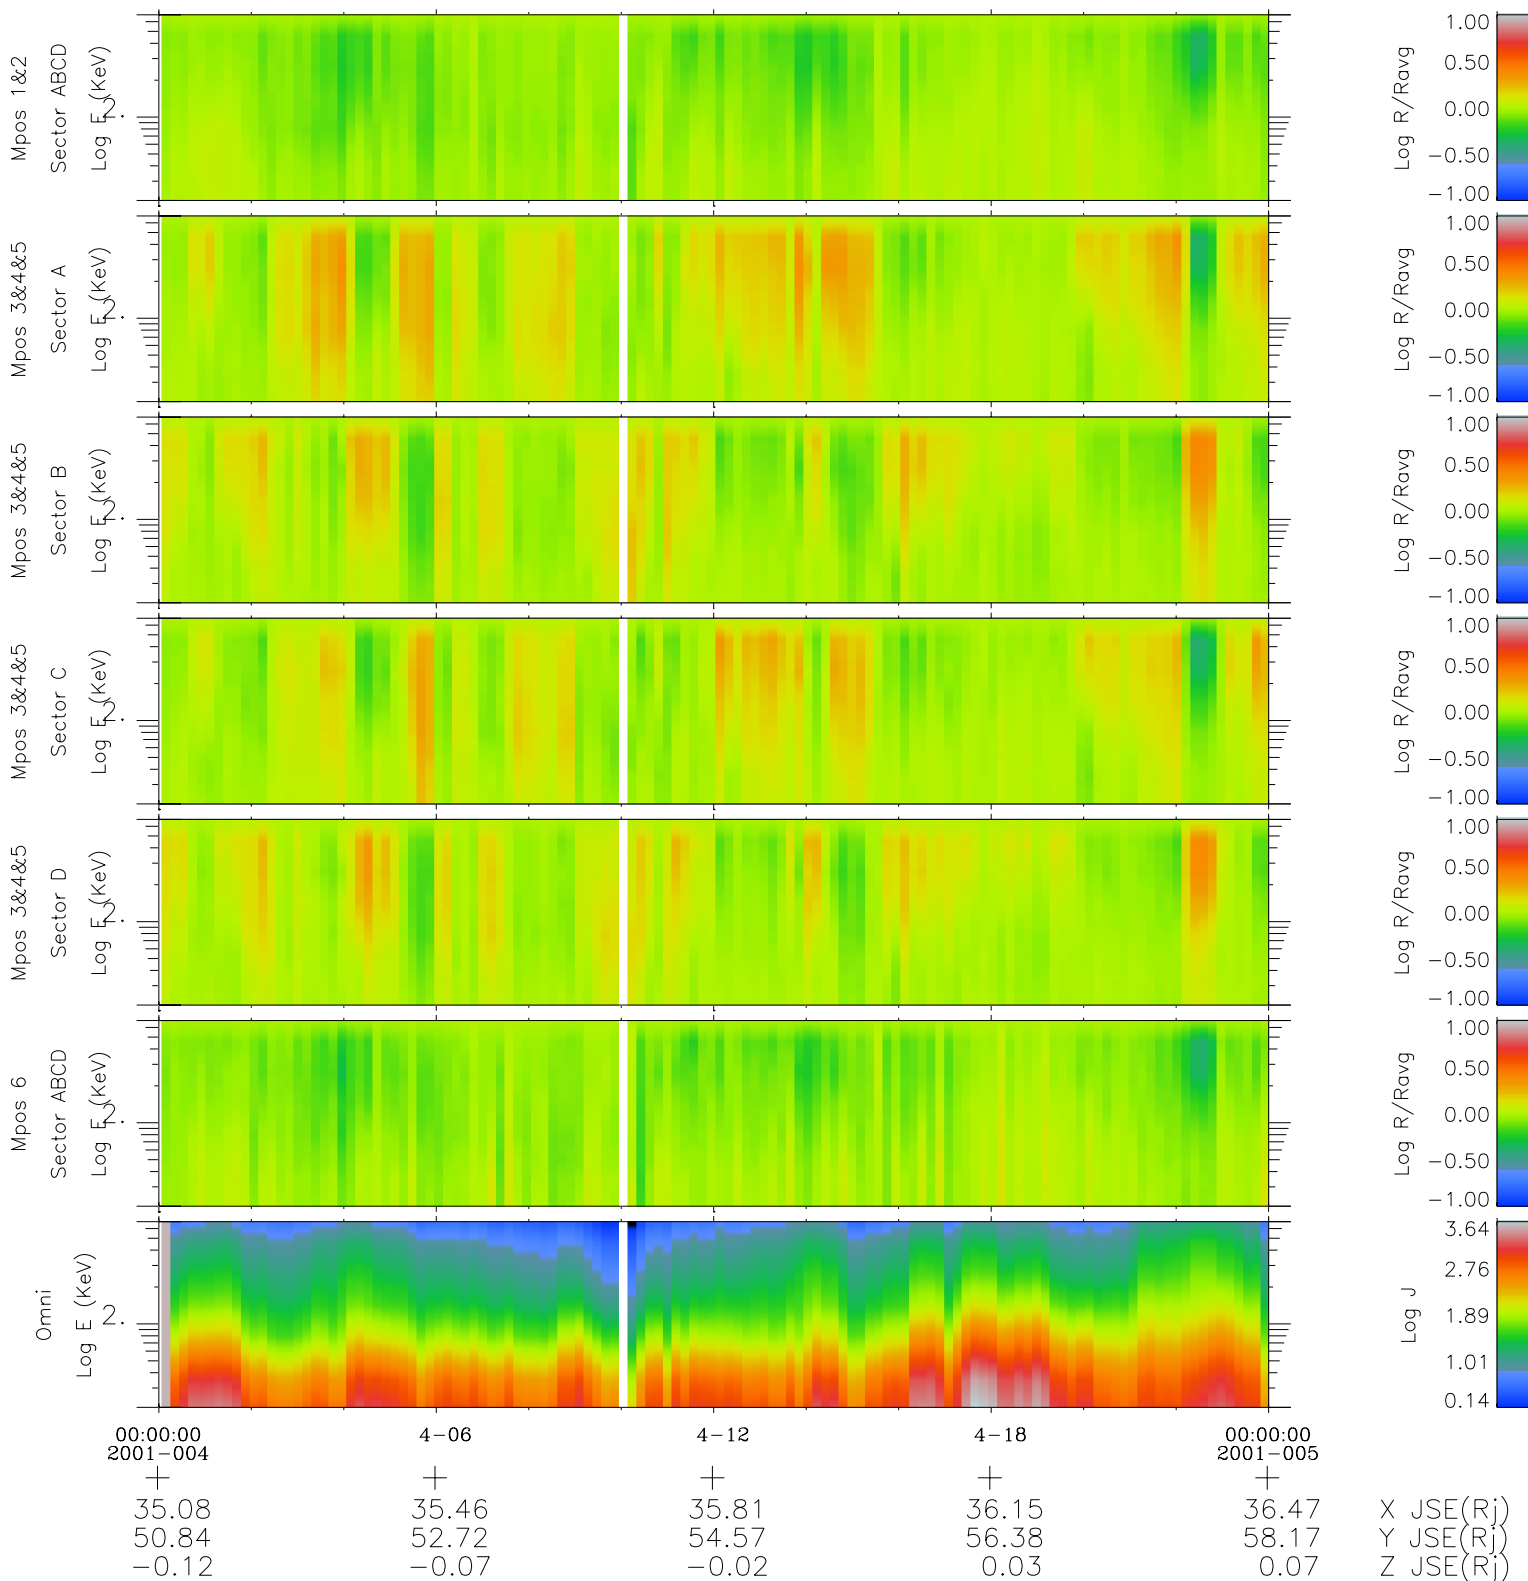

# Galileo EPD Real Time R6 Electrons Spectra 01004

Software Version: RTSPEC\_R6 V 1.20  
 Data Production: 18-05-01  
 Plot Production: Mon Sep 17 21:40:49 2001  
 Color File: wondr3  
 Geofactor File: 1.1

◇ = Jupiter look direction  
 □ = Corotation look direction