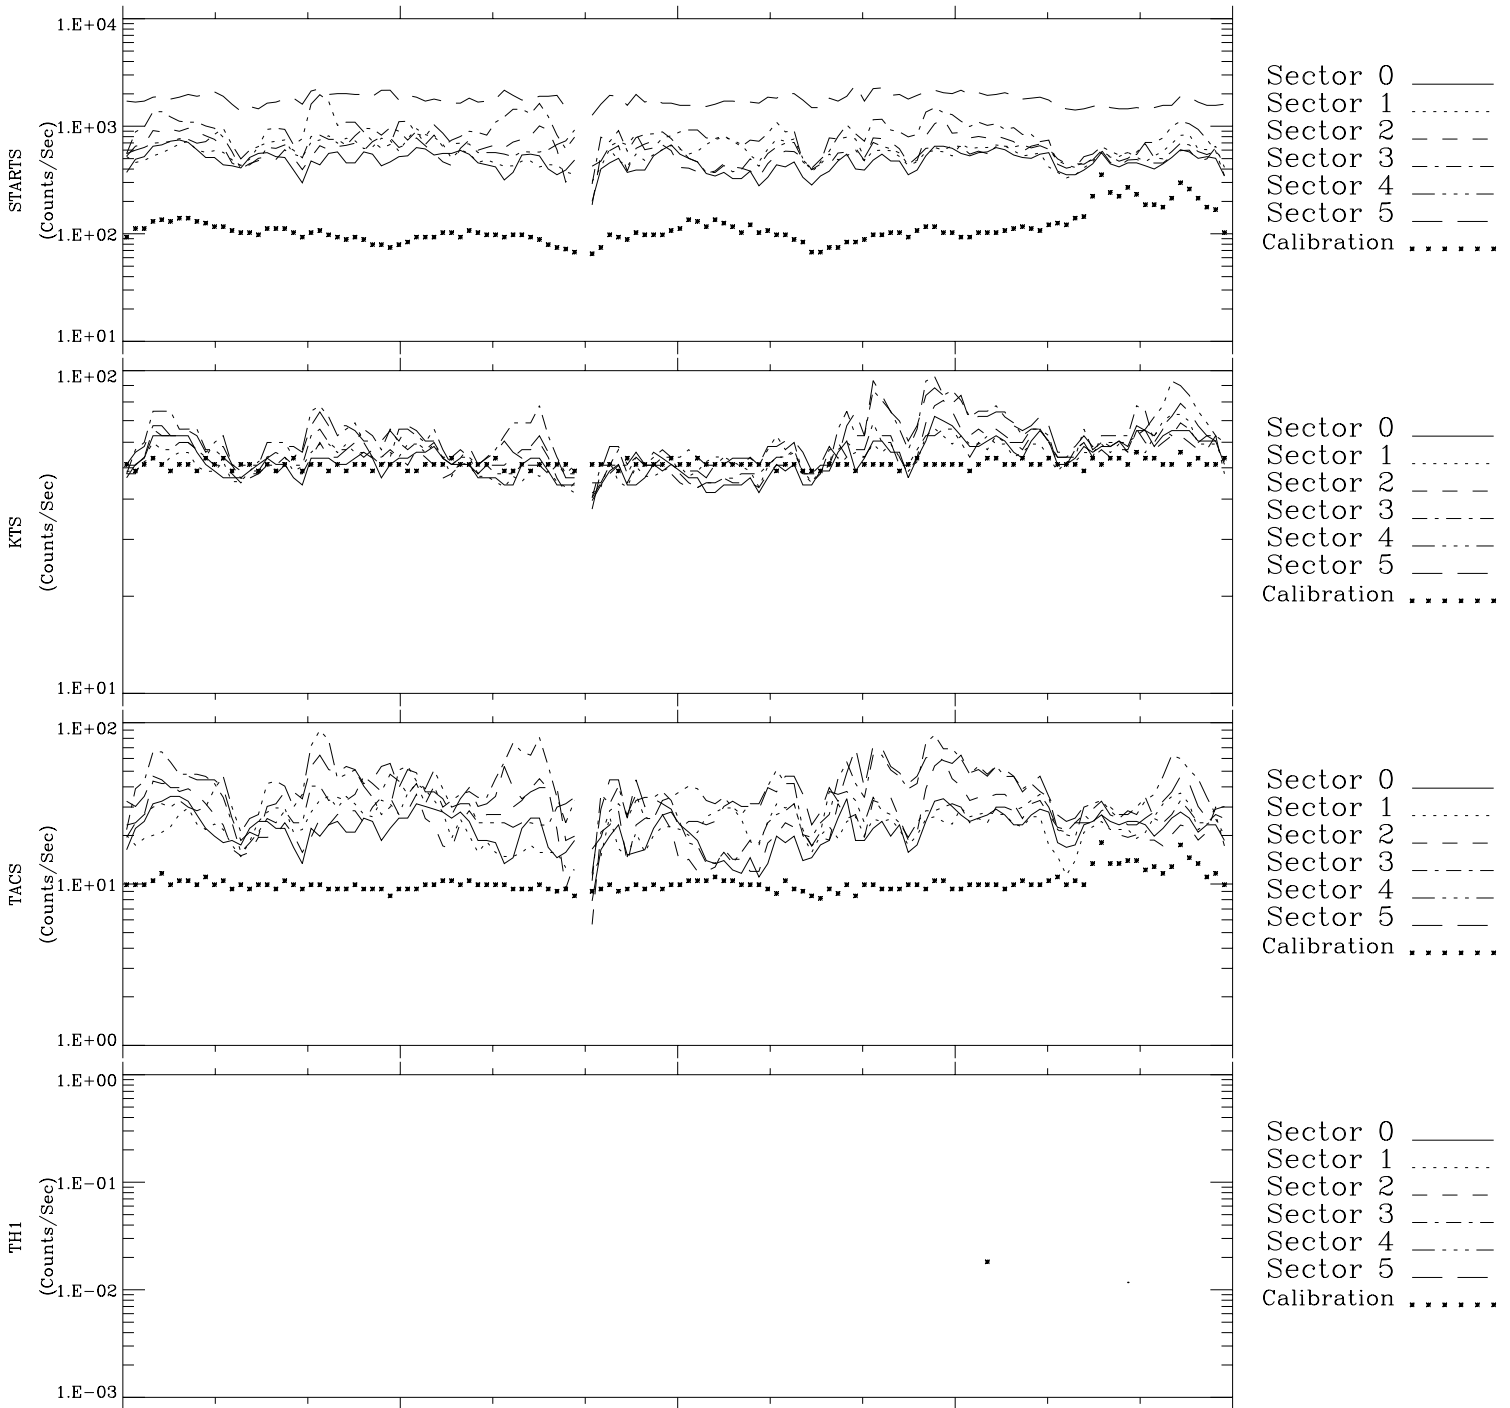

# Galileo EPD Real-Time Six-Sector 01004

Software Version: RTLINE\_R6 V 1.20  
Data Production: 18-05-01  
Plot Production: Mon Sep 17 21:42:52 2001

Time	35.08	35.46	35.81	36.15	36.47	X JSE(R <sub>j</sub> )
00:00:00 2001-004	35.08	35.46	35.81	36.15	36.47	X JSE(R <sub>j</sub> )
	50.84	52.72	54.57	56.38	58.17	Y JSE(R <sub>j</sub> )
	-0.12	-0.07	-0.02	0.03	0.07	Z JSE(R <sub>j</sub> )

◇ = Jupiter look direction  
□ = Corotation look direction