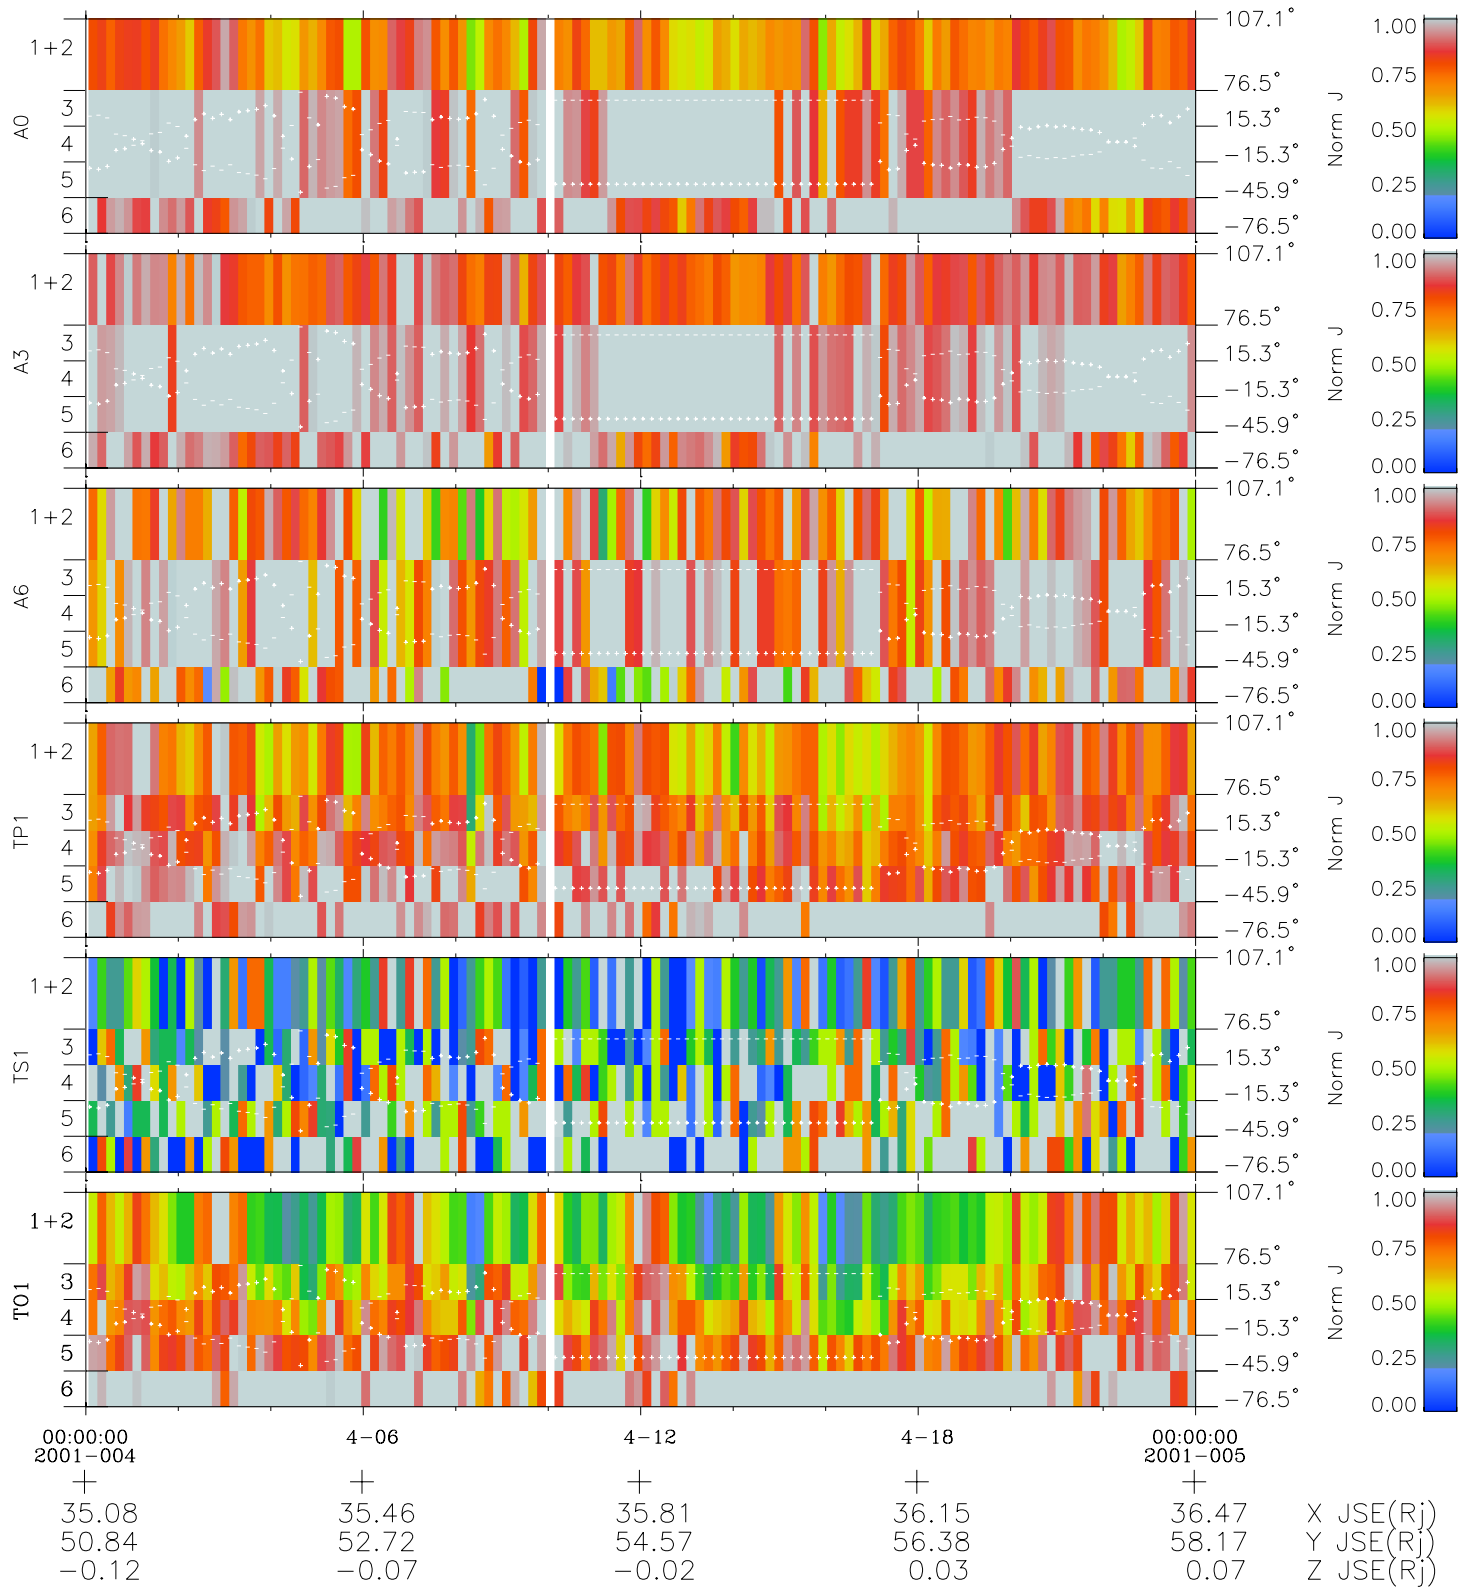

# Galileo EPD Real Elevation Anisotropies 01004

Software Version: RTELEV\_NORM V 1.20  
Data Production: 18-05-01  
Plot Production: Mon Sep 17 21:42:03 2001  
Color File: wondr3  
Geofactor File: 1.1

- ◇ = Jupiter look direction
- = Corotation look direction