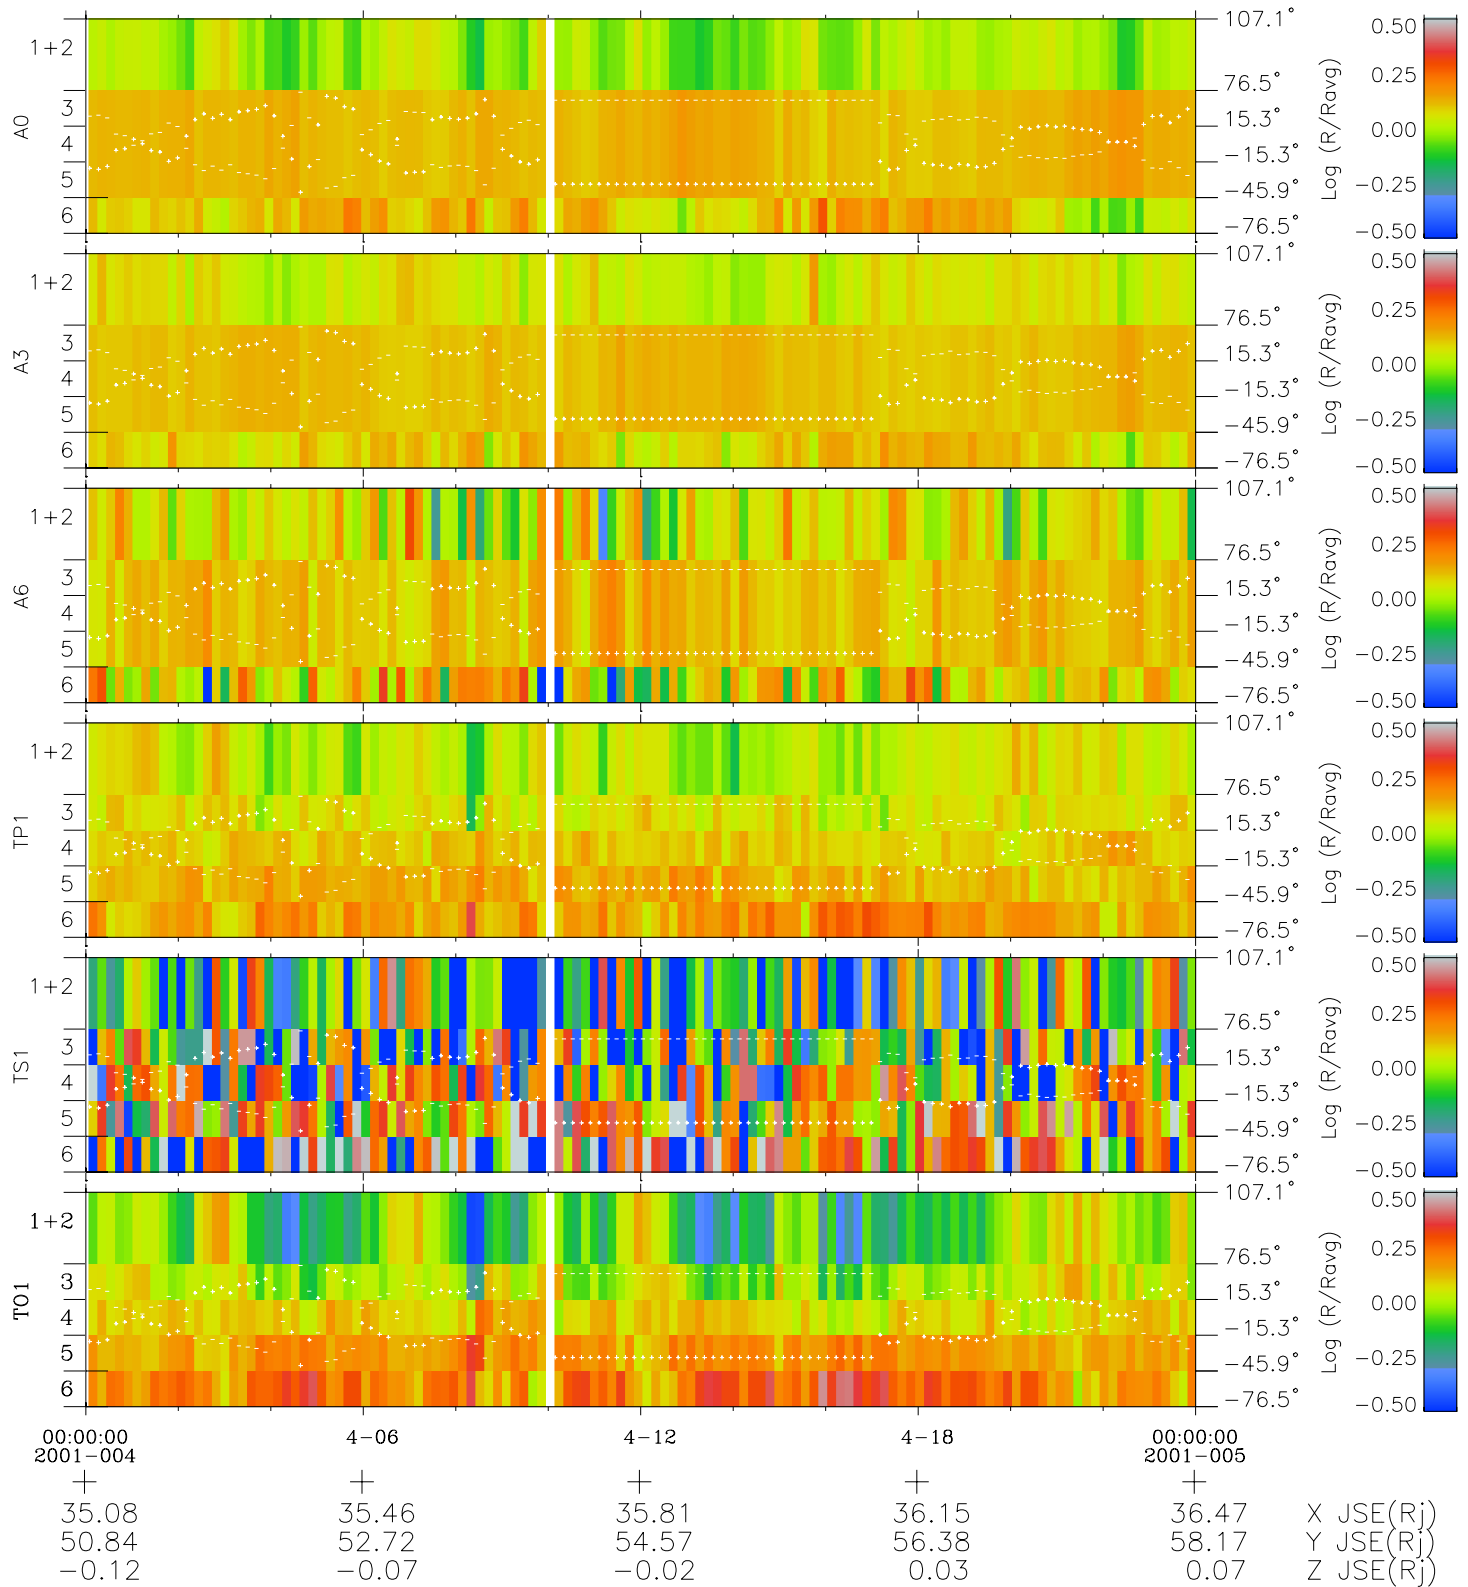

# Galileo EPD Real Elevation Anisotropies 01004

Software Version: RTELEV\_MEAN V 1.20  
 Data Production: 18-05-01  
 Plot Production: Mon Sep 17 21:41:42 2001  
 Color File: wondr3  
 Geofactor File: 1.1

- ◇ = Jupiter look direction
- = Corotation look direction