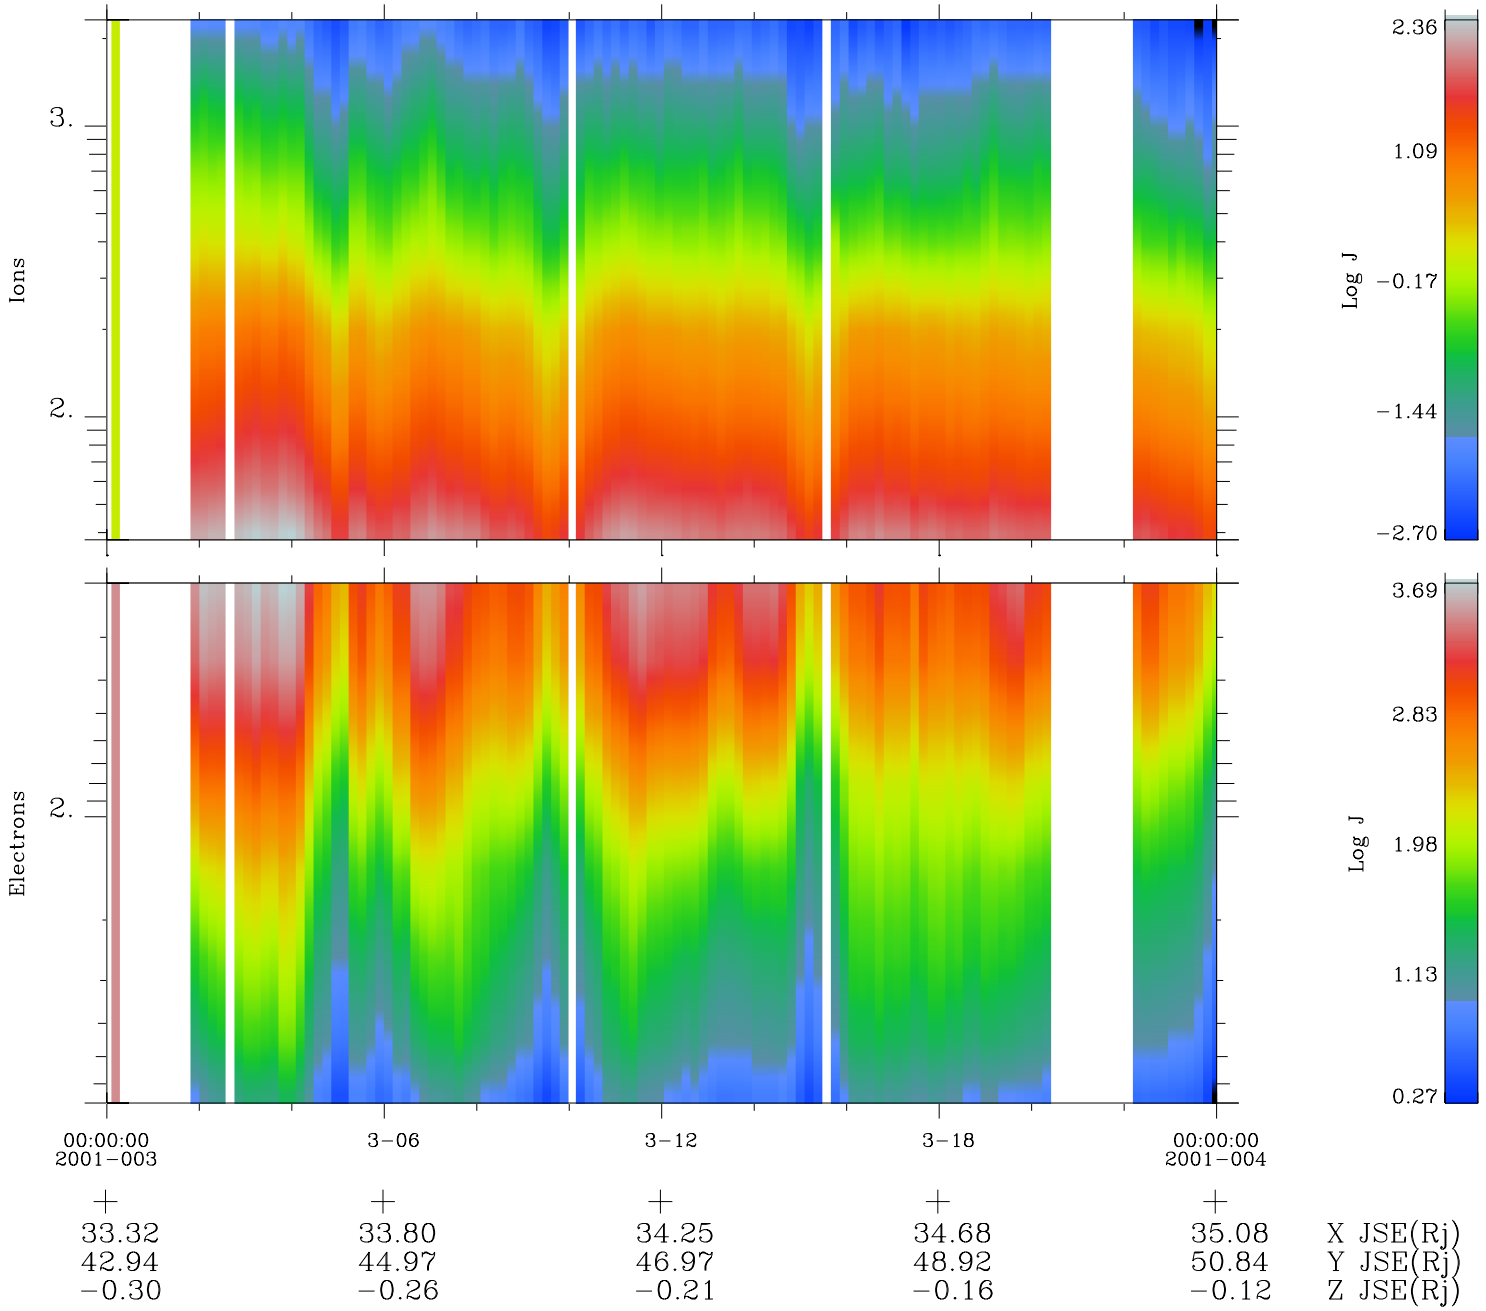

Galileo EPD Real Time Omni Spectrum 01003

Software Version: RTSPEC_OMNI V 1.20
 Data Production: 18-05-01
 Plot Production: Mon Sep 17 21:33:02 2001
 Color File: wondr3
 Geofactor File: 1.1

◇ = Jupiter look direction
 □ = Corotation look direction