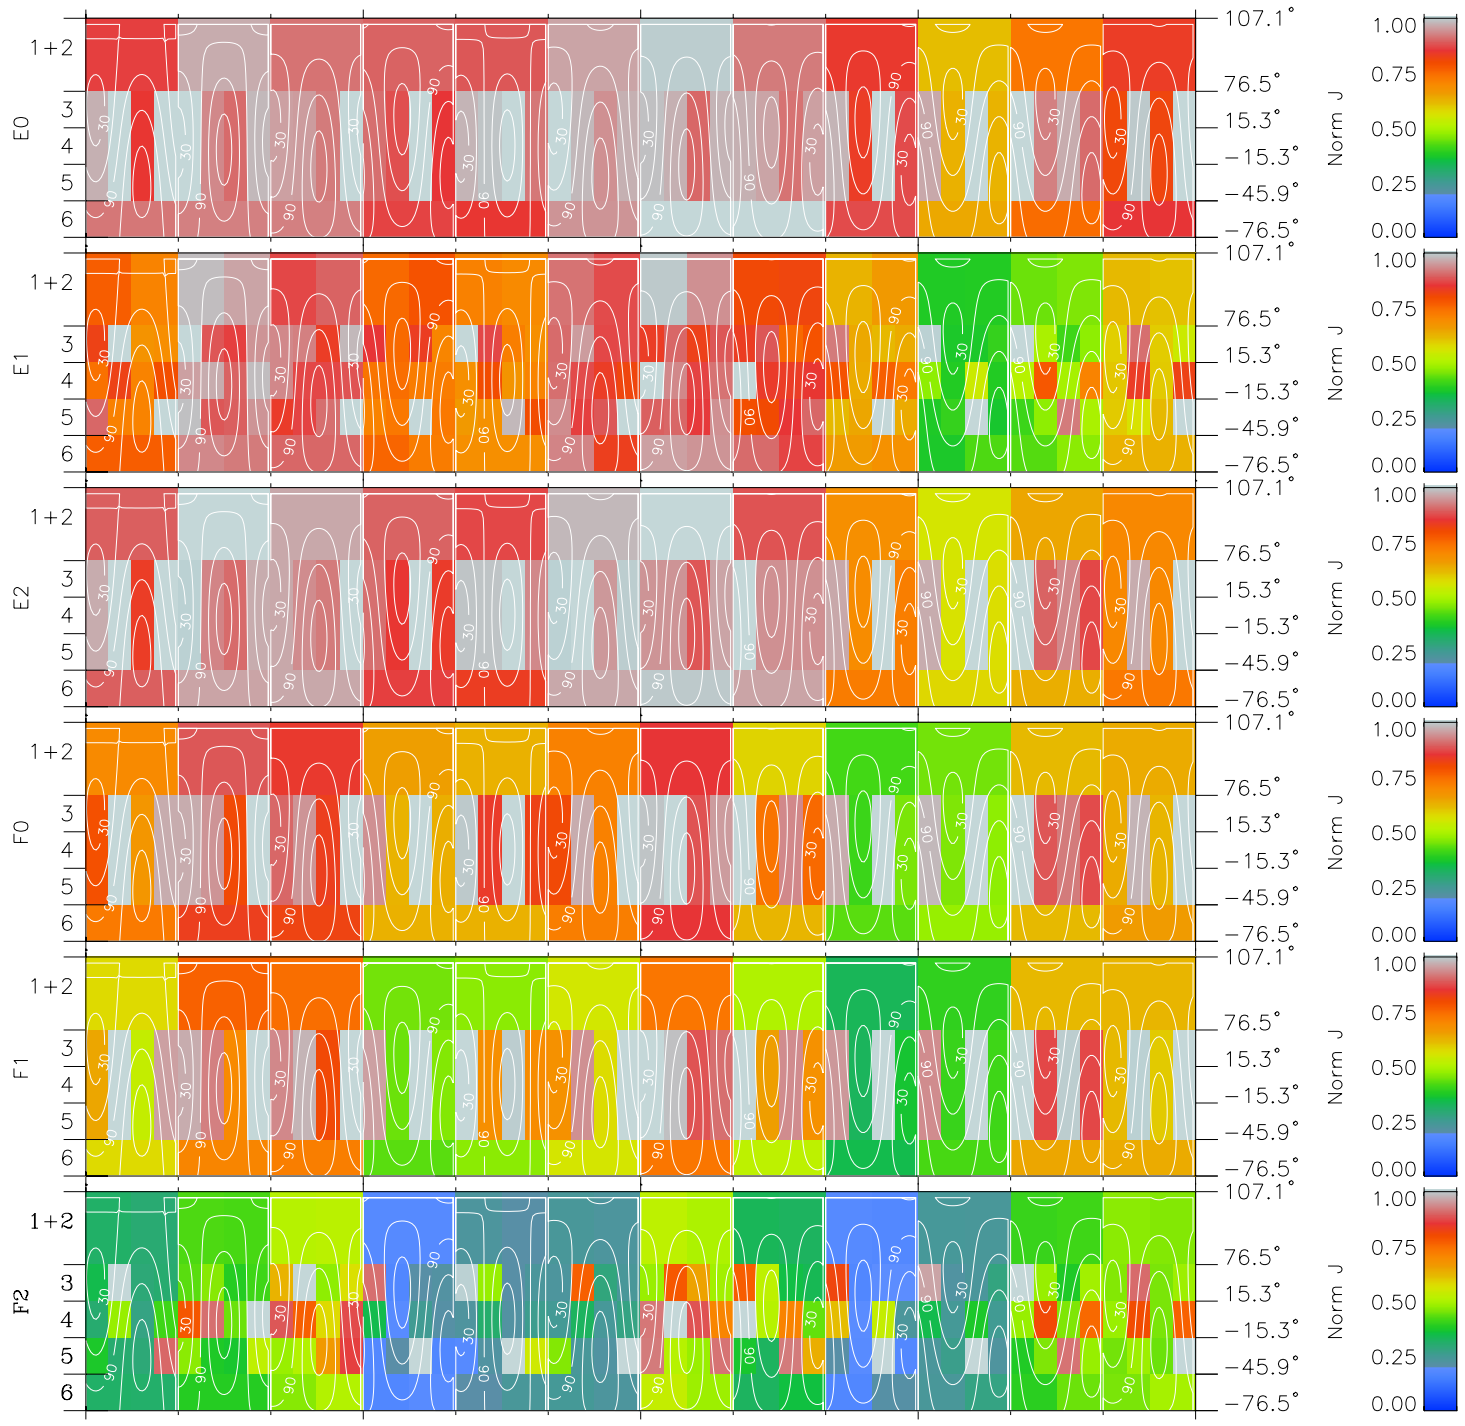

Galileo EPD Real Time All-Sky Anisotropies 01003

Software Version: RTSKY_NORM V 1.20
 Data Production: 18-05-01
 Plot Production: Mon Sep 17 21:33:42 2001
 Color File: wondr3
 Geofactor File: 1.1

| 00:00:00 2001-003 | 3-06 | 3-12 | 3-18 | 00:00:00 2001-004 | |
|----------------------|-------|-------|-------|----------------------|------------------------|
| + | + | + | + | + | X JSE(R _j) |
| 33.32 | 33.80 | 34.25 | 34.68 | 35.08 | Y JSE(R _j) |
| 42.94 | 44.97 | 46.97 | 48.92 | 50.84 | Z JSE(R _j) |
| -0.30 | -0.26 | -0.21 | -0.16 | -0.12 | |

- ◇ = Jupiter look direction
- = Corotation look direction