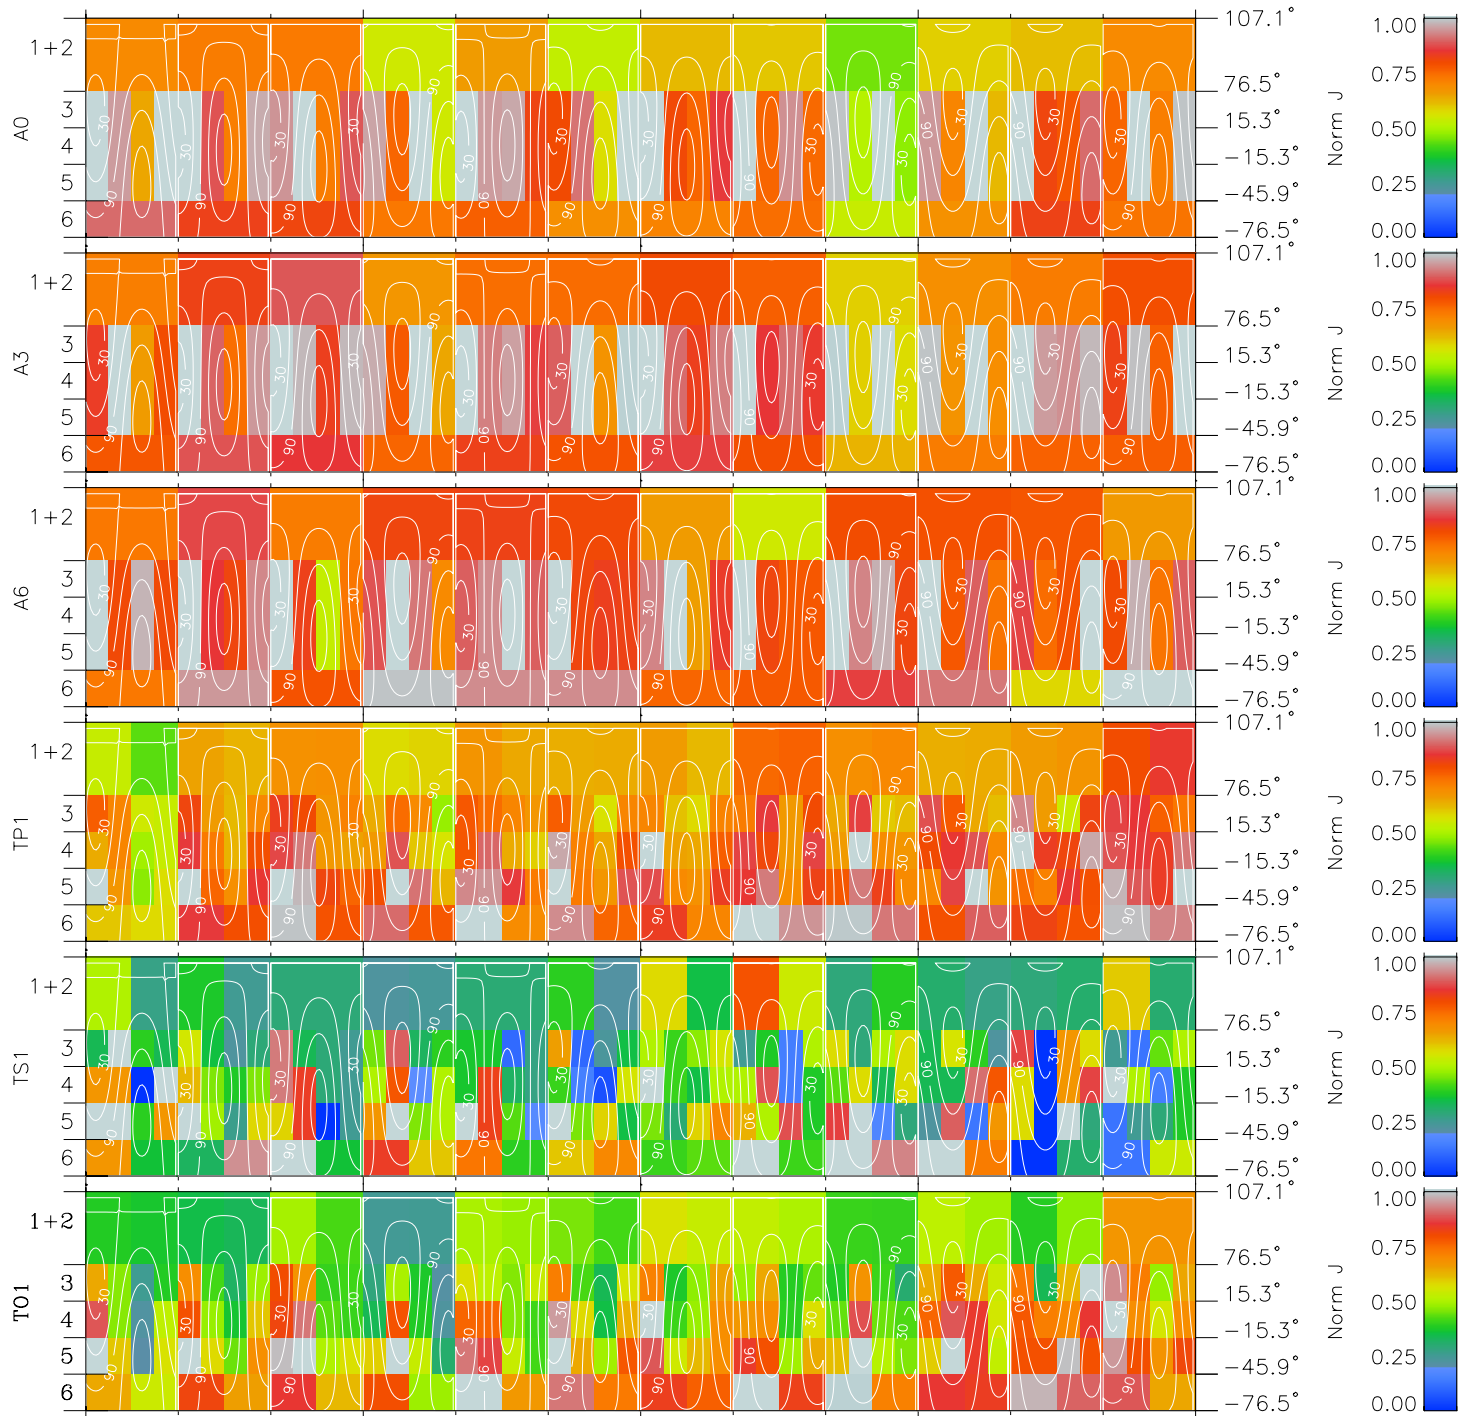

# Galileo EPD Real Time All-Sky Anisotropies 01003

Software Version: RTSKY\_NORM V 1.20  
Data Production: 18-05-01  
Plot Production: Mon Sep 17 21:33:35 2001  
Color File: wondr3  
Geofactor File: 1.1

00:00:00 2001-003	3-06	3-12	3-18	00:00:00 2001-004	
+	+	+	+	+	
33.32	33.80	34.25	34.68	35.08	X JSE(R <sub>j</sub> )
42.94	44.97	46.97	48.92	50.84	Y JSE(R <sub>j</sub> )
-0.30	-0.26	-0.21	-0.16	-0.12	Z JSE(R <sub>j</sub> )

- ◇ = Jupiter look direction
- = Corotation look direction