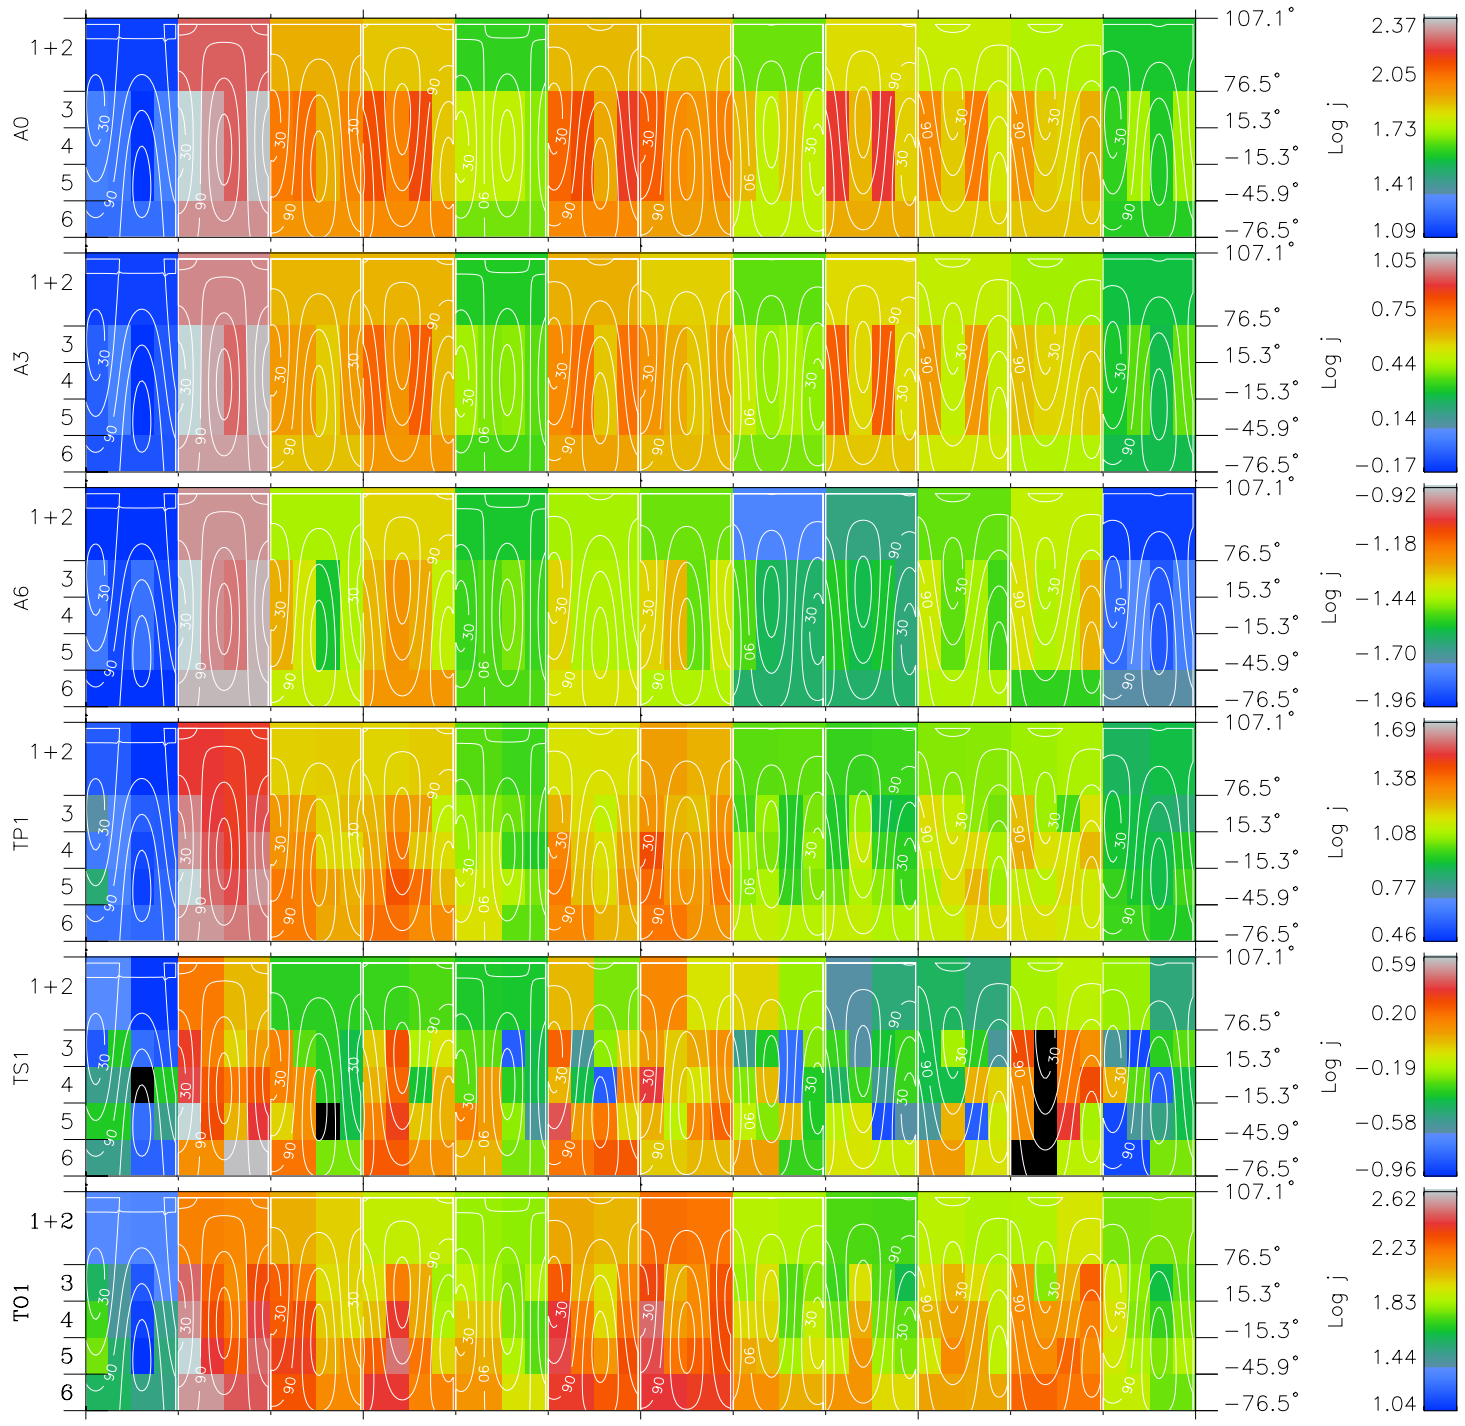

# Galileo EPD Real Time All-Sky Anisotropies 01003

Software Version: RTSKY\_FLUX V 1.20  
 Data Production: 18-05-01  
 Plot Production: Mon Sep 17 21:33:22 2001  
 Color File: wondr3  
 Geofactor File: 1.1

00:00:00 2001-003	3-06	3-12	3-18	00:00:00 2001-004	X JSE(R <sub>j</sub> )
+	+	+	+	+	Y JSE(R <sub>j</sub> )
33.32	33.80	34.25	34.68	35.08	Z JSE(R <sub>j</sub> )
42.94	44.97	46.97	48.92	50.84	
-0.30	-0.26	-0.21	-0.16	-0.12	

- ◇ = Jupiter look direction
- = Corotation look direction