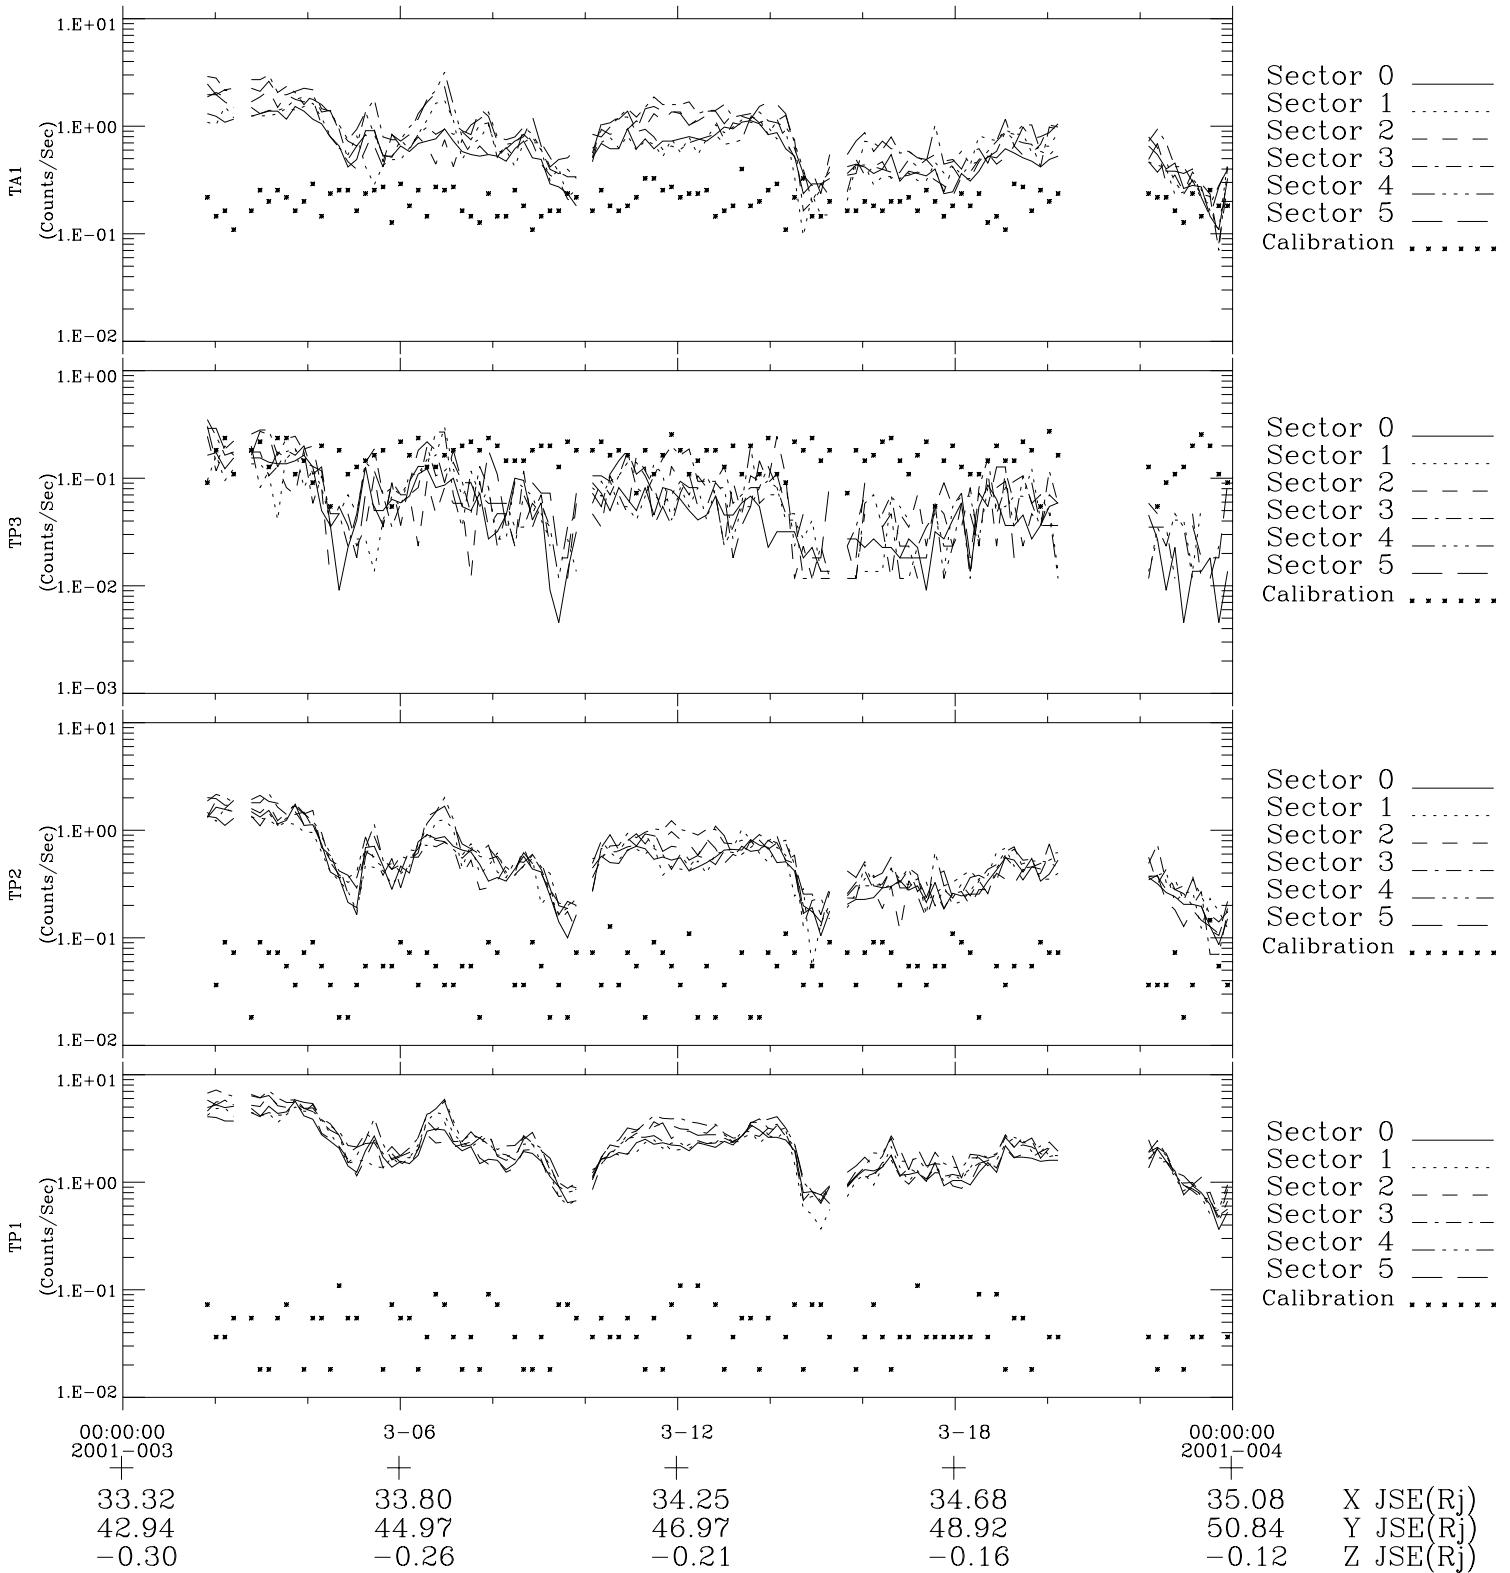

Galileo EPD Real-Time Six-Sector 01003

Software Version: RTLINE_R6 V 1.20
Data Production: 18-05-01
Plot Production: Mon Sep 17 21:34:52 2001

◇ = Jupiter look direction
□ = Corotation look direction