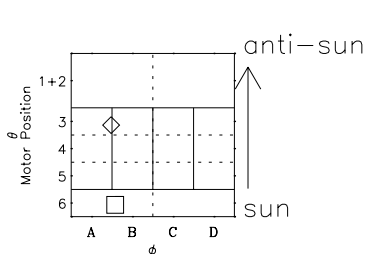

Galileo EPD Real-Time Six-Sector 01003

Software Version: RTLINE_R6 V 1.20
Data Production: 18-05-01
Plot Production: Mon Sep 17 21:34:52 2001

◇ = Jupiter look direction
□ = Corotation look direction