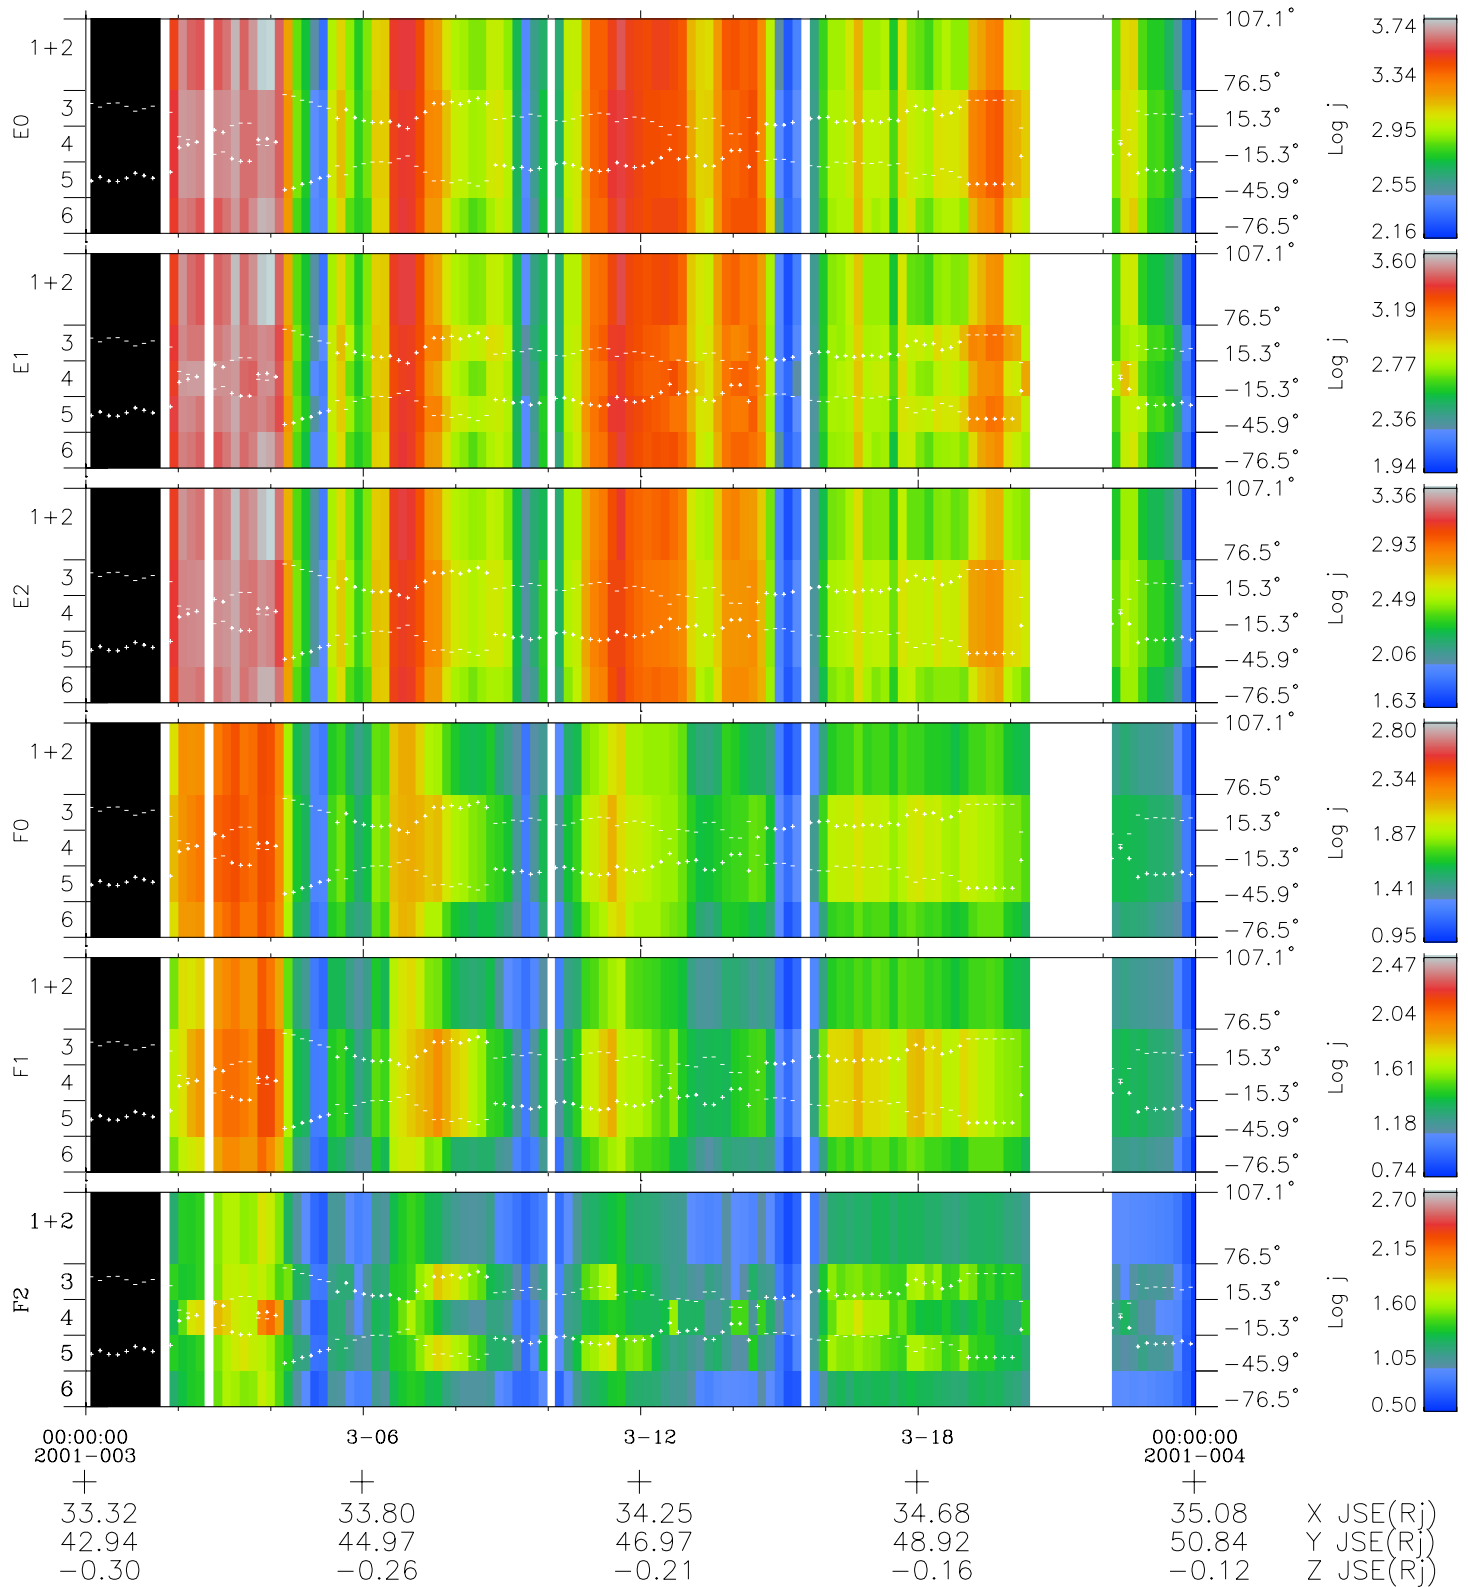

# Galileo EPD Real Elevation Anisotropies 01003

Software Version: RTELEV\_FLUX V 1.20  
Data Production: 18-05-01  
Plot Production: Mon Sep 17 21:34:03 2001  
Color File: wondr3  
Geofactor File: 1.1

- ◇ = Jupiter look direction
- = Corotation look direction