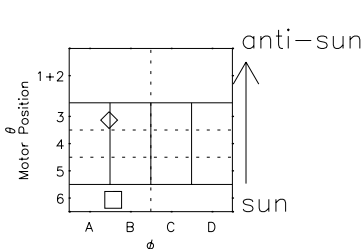

# Galileo EPD Real Elevation Anisotropies 01003

Software Version: RTELEV\_FLUX V 1.20  
Data Production: 18-05-01  
Plot Production: Mon Sep 17 21:34:03 2001  
Color File: wondr3  
Geofactor File: 1.1

- ◇ = Jupiter look direction
- = Corotation look direction