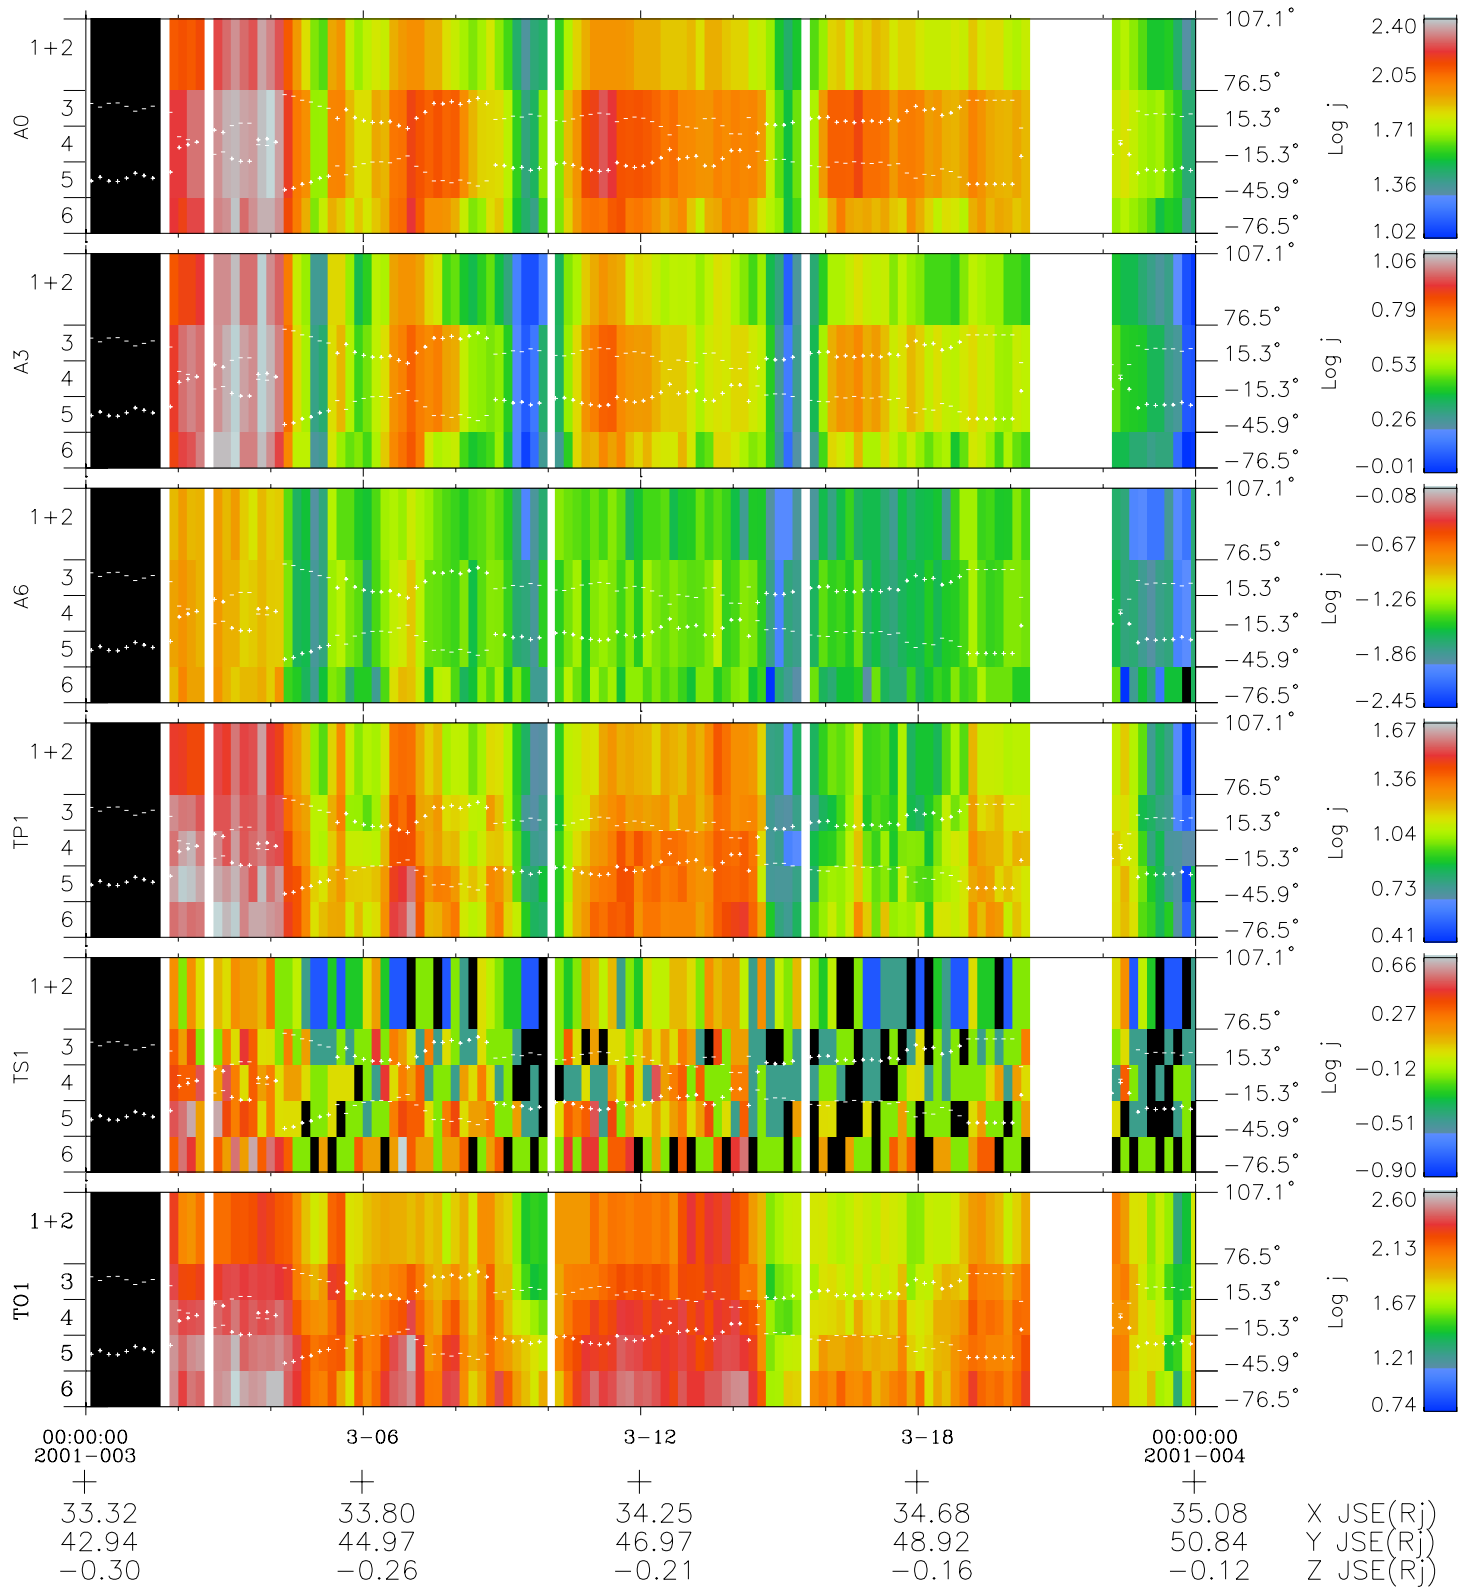

Galileo EPD Real Elevation Anisotropies 01003

Software Version: RTELEV_FLUX V 1.20
Data Production: 18-05-01
Plot Production: Mon Sep 17 21:33:58 2001
Color File: wondr3
Geofactor File: 1.1

- ◇ = Jupiter look direction
- = Corotation look direction