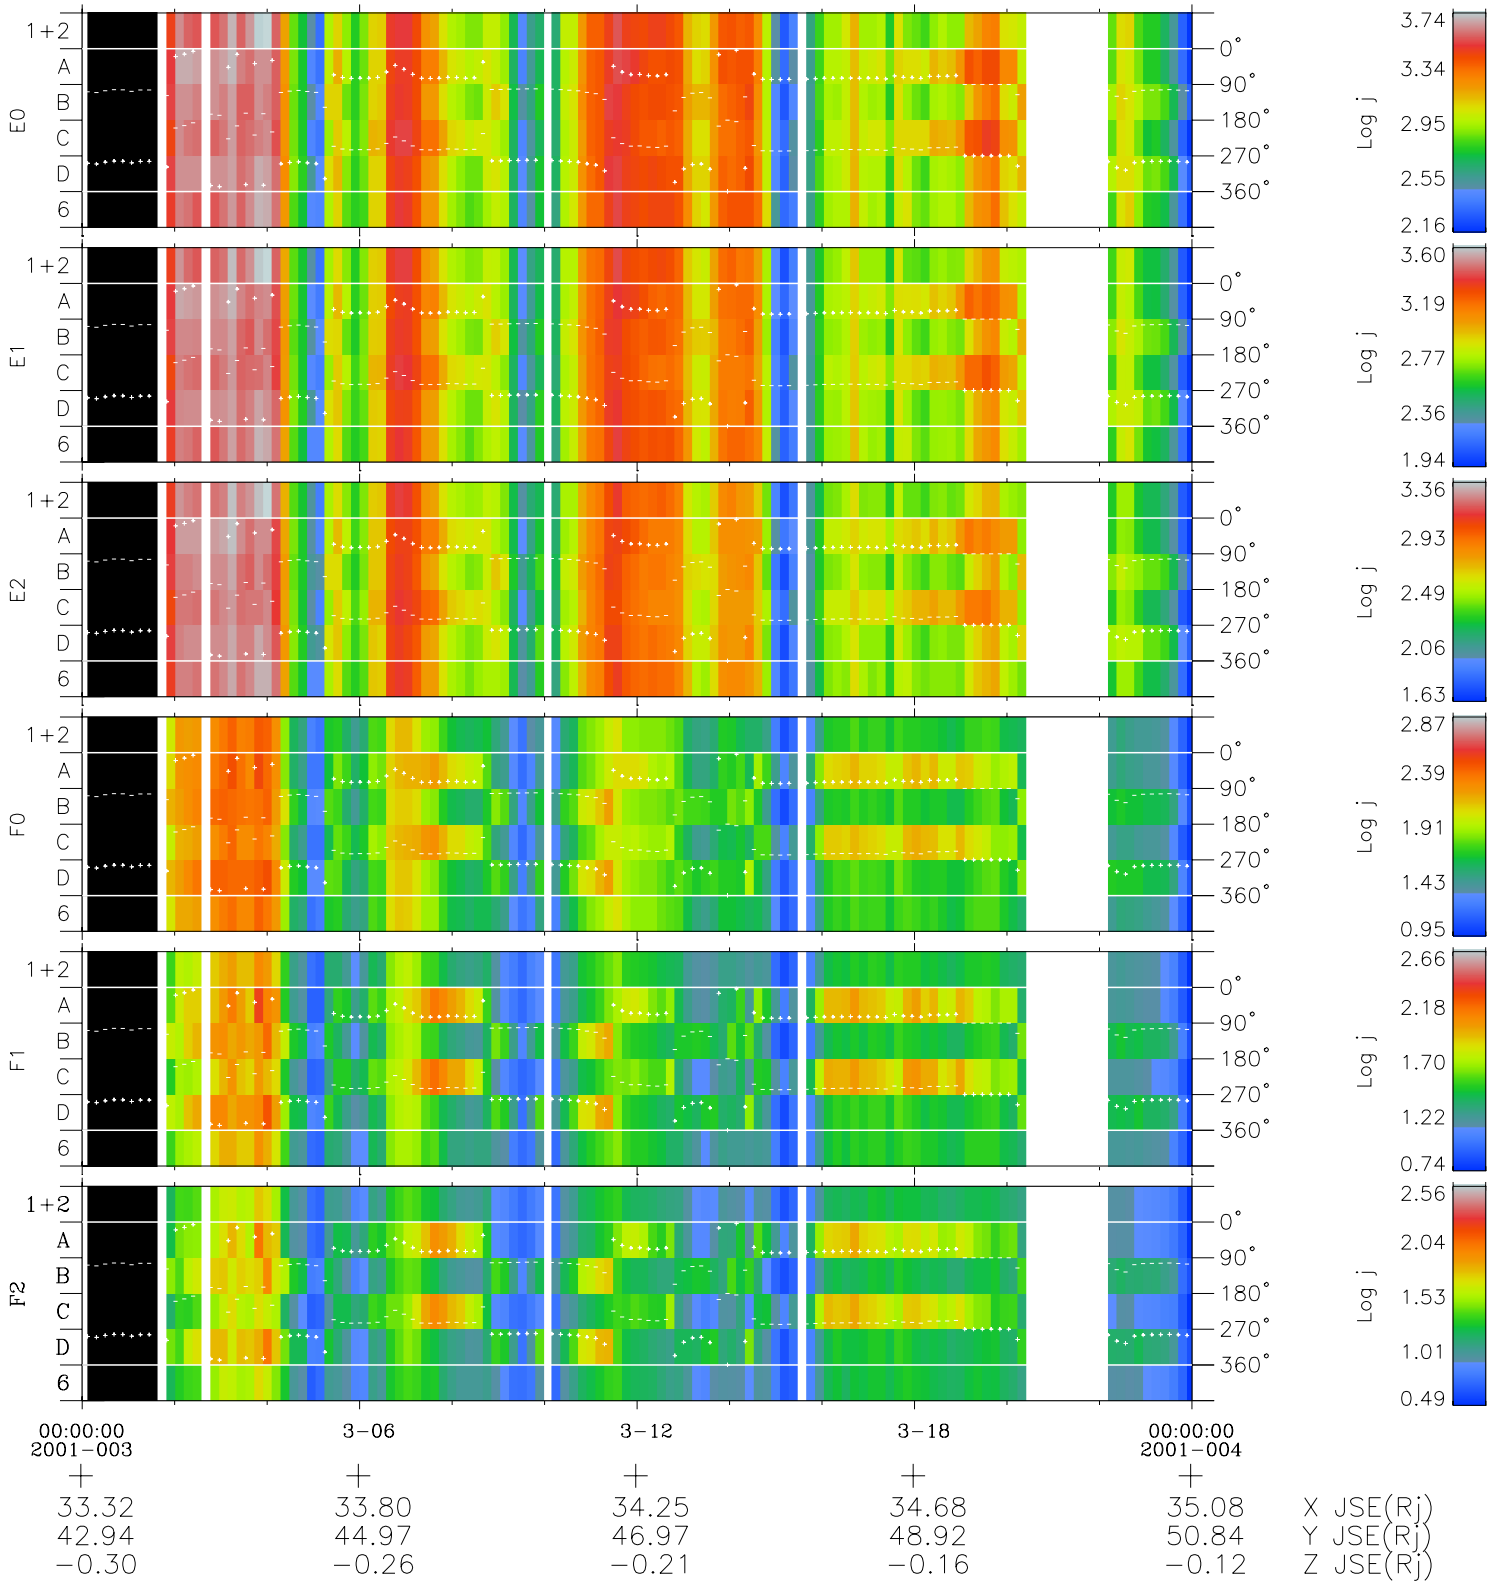

Galileo EPD Real Time Azimuth Anisotropies 01003

Software Version: RTAZIM_FLUX V 1.20
Data Production: 18-05-01
Plot Production: Mon Sep 17 21:34:32 2001
Color File: wondr3
Geofactor File: 1.1

◇ = Jupiter look direction
□ = Corotation look direction