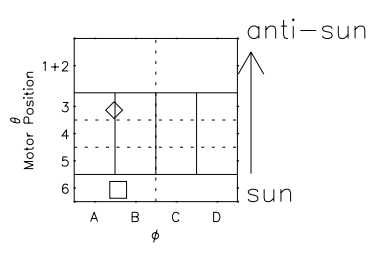

Galileo EPD Real Time Azimuth Anisotropies 01003

Software Version: RTAZIM_FLUX V 1.20
Data Production: 18-05-01
Plot Production: Mon Sep 17 21:34:32 2001
Color File: wondr3
Geofactor File: 1.1

◇ = Jupiter look direction
□ = Corotation look direction