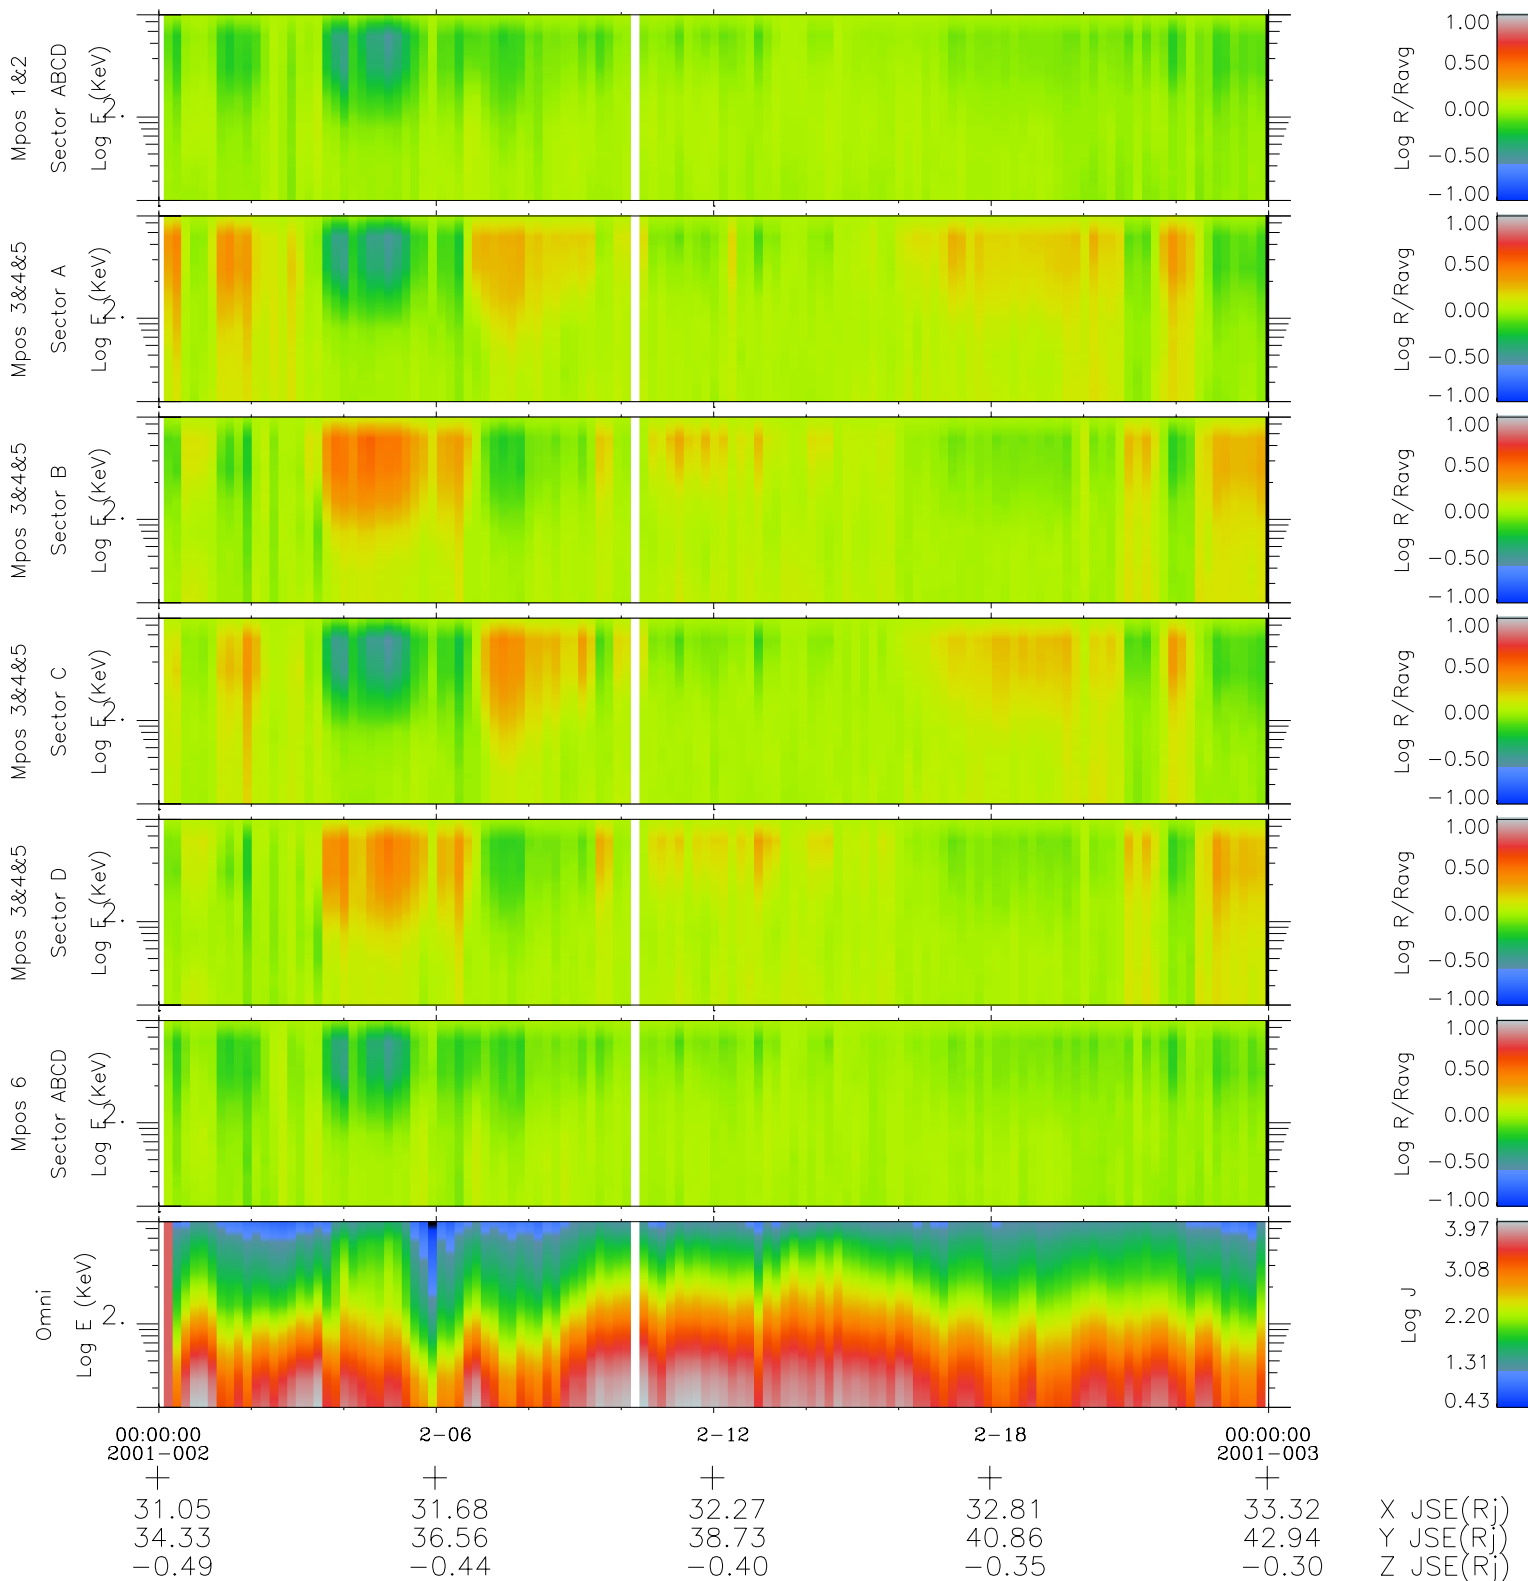

Galileo EPD Real Time R6 Electrons Spectra 01002

Software Version: RTSPEC_R6 V 1.20
 Data Production: 18-05-01
 Plot Production: Mon Sep 17 21:24:59 2001
 Color File: wondr3
 Geofactor File: 1.1

- ◇ = Jupiter look direction
- = Corotation look direction