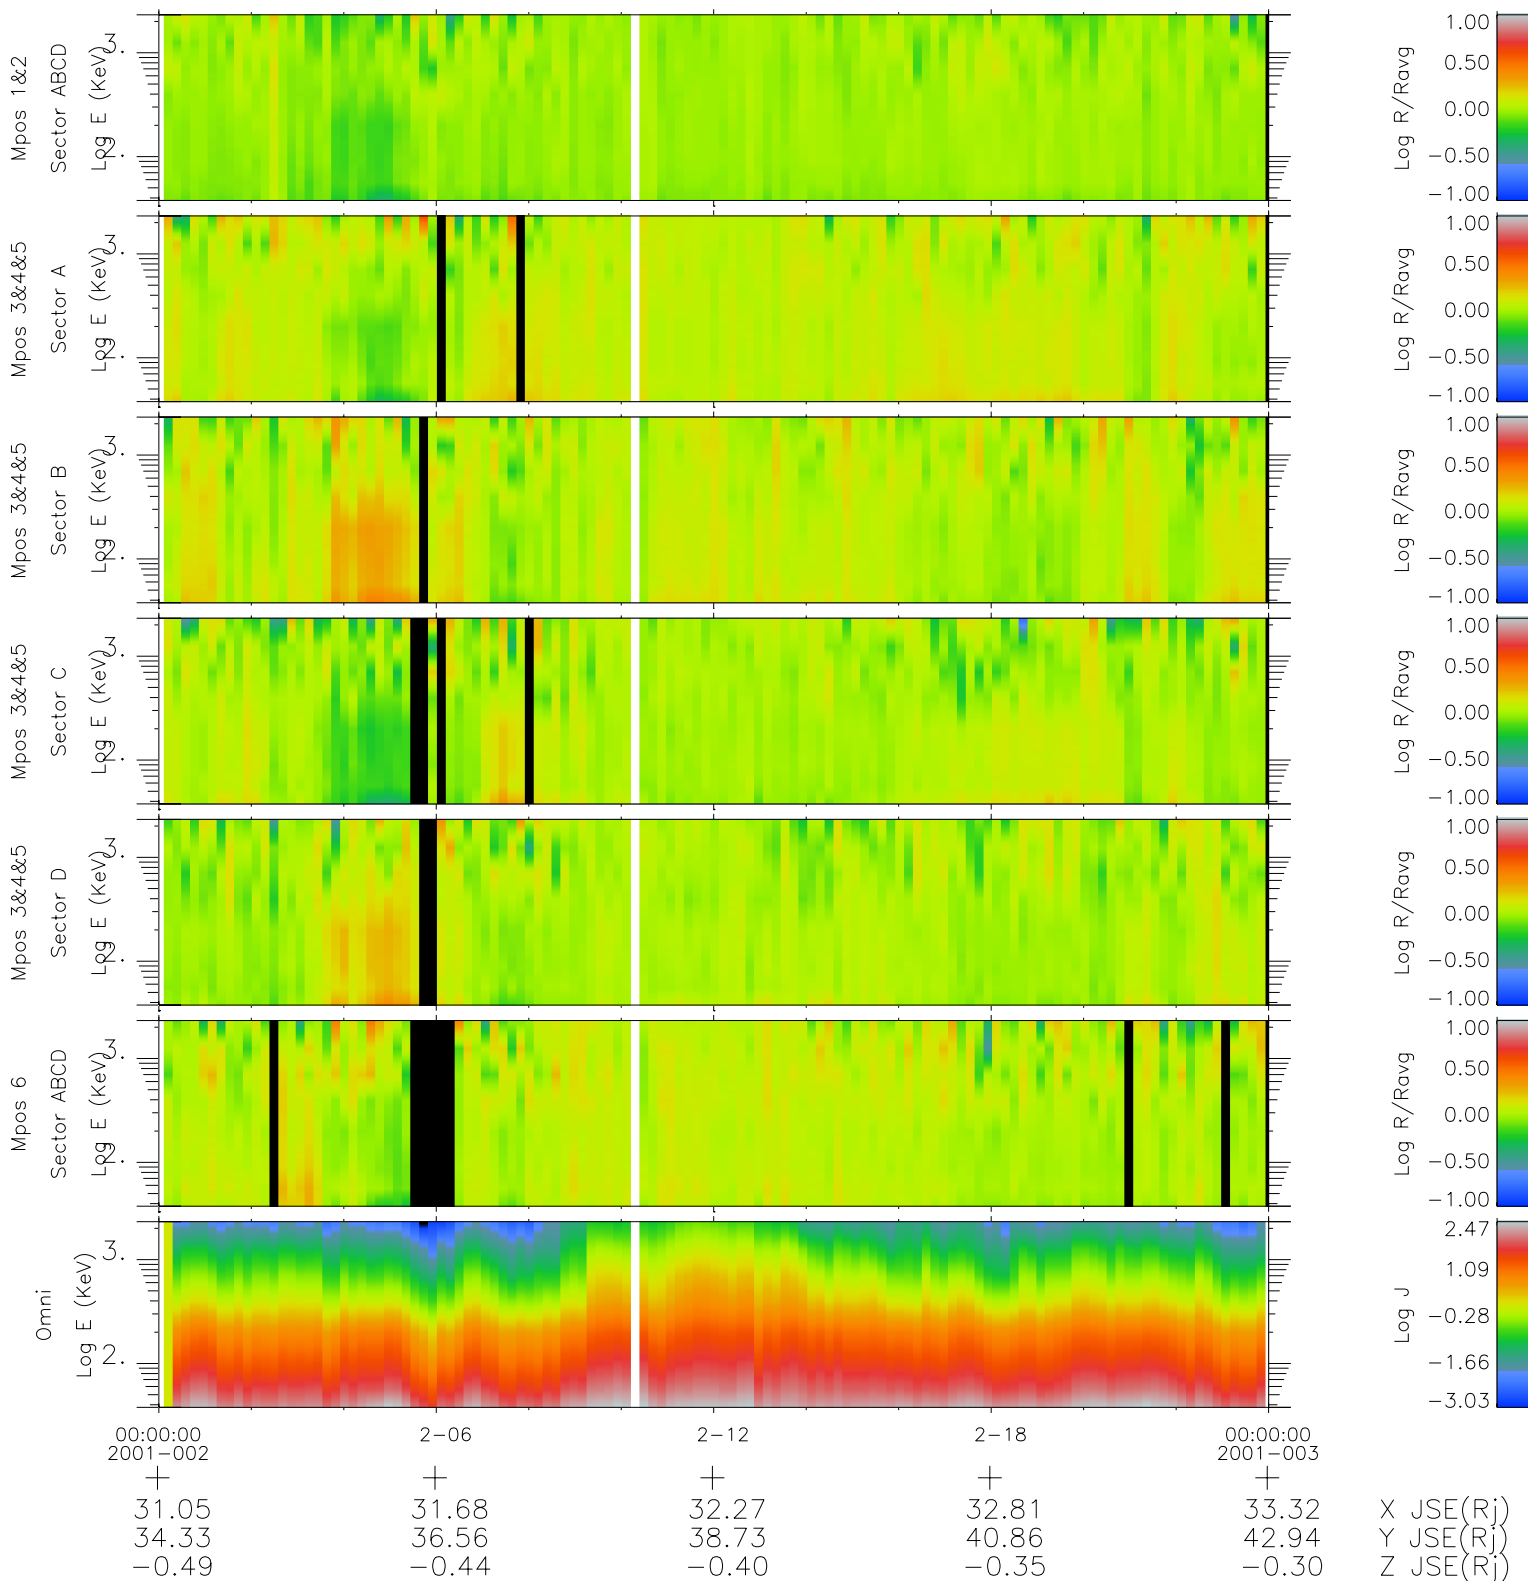

Galileo EPD Real Time R6 Ions Spectra 01002

Software Version: RTSPEC_R6 V 1.20
 Data Production: 18-05-01
 Plot Production: Mon Sep 17 21:24:52 2001
 Color File: wondr3
 Geofactor File: 1.1

- ◇ = Jupiter look direction
- = Corotation look direction