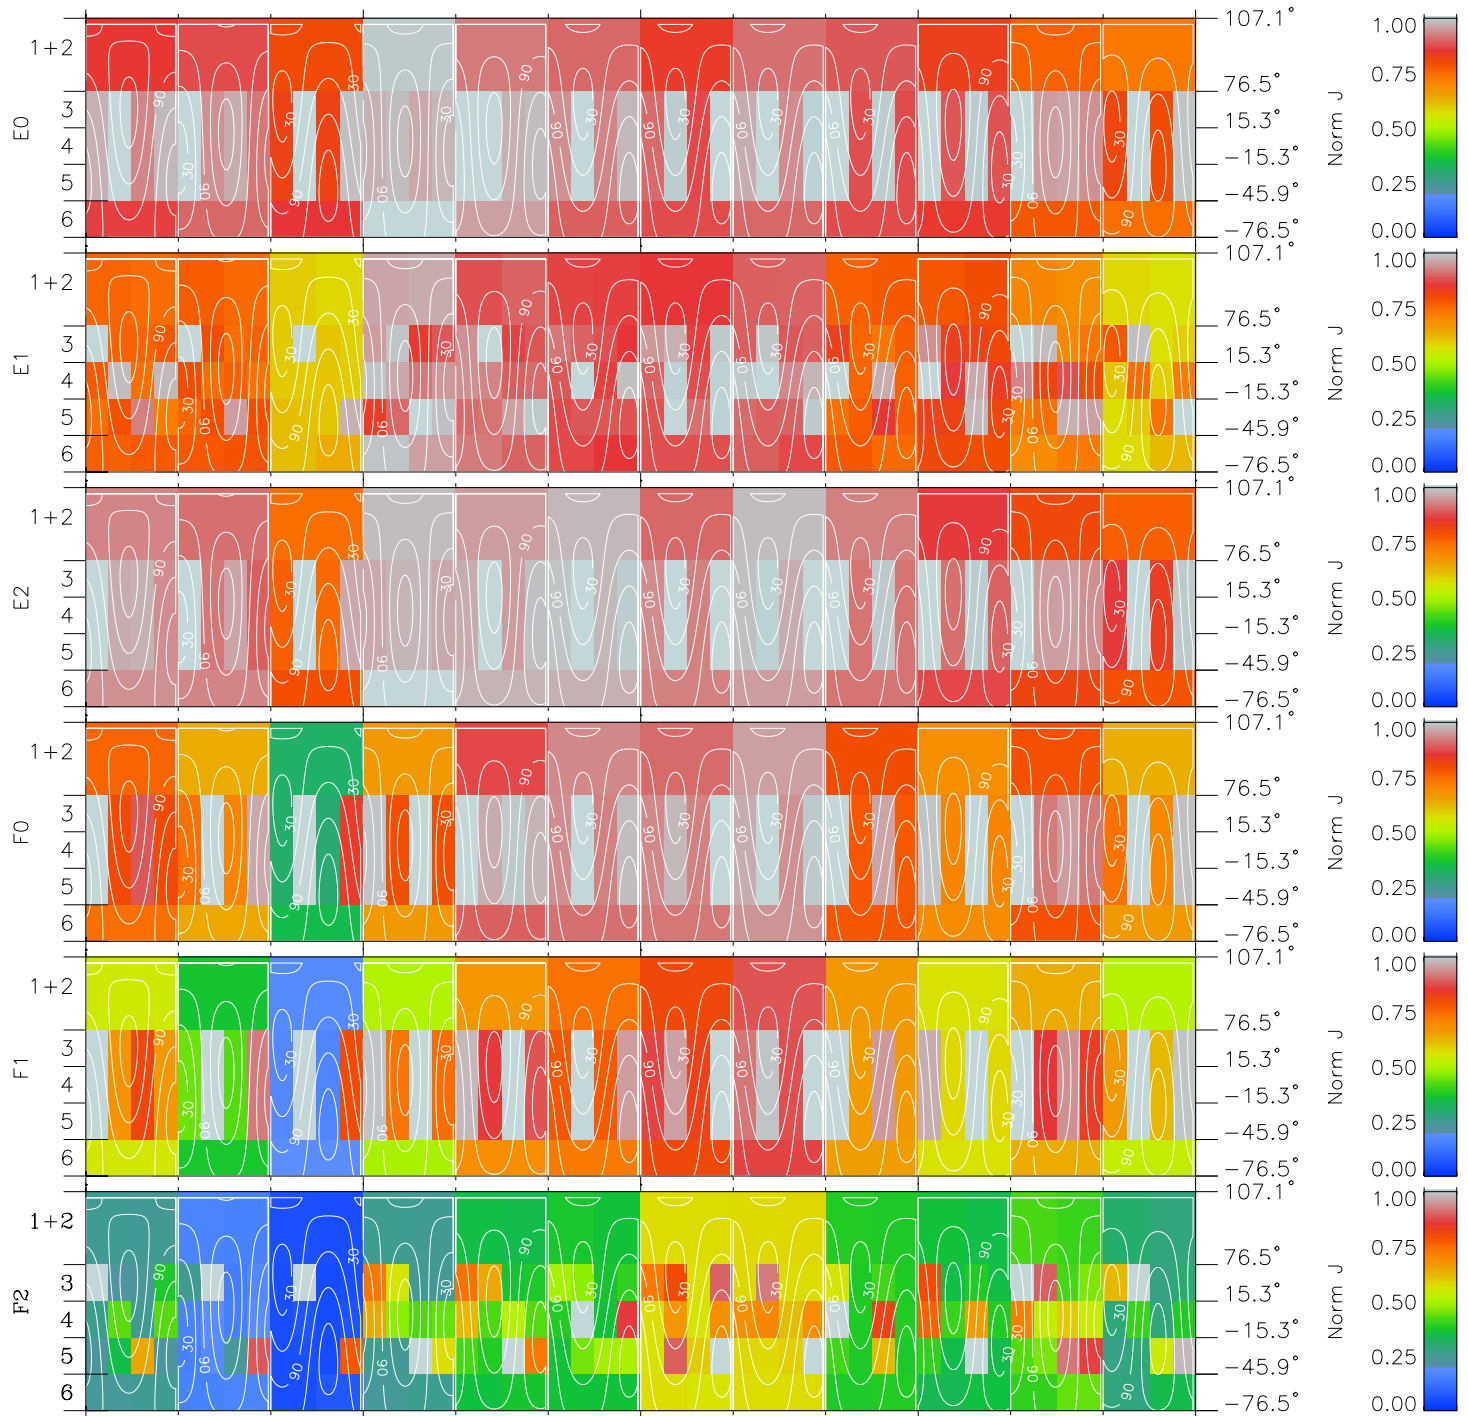

Galileo EPD Real Time All-Sky Anisotropies 01002

Software Version: RTSKY_NORM V 1.20
 Data Production: 18-05-01
 Plot Production: Mon Sep 17 21:25:46 2001
 Color File: wondr3
 Geofactor File: 1.1

00:00:00 2001-002	2-06	2-12	2-18	00:00:00 2001-003	
+	+	+	+	+	X JSE(R _j)
31.05	31.68	32.27	32.81	33.32	Y JSE(R _j)
34.33	36.56	38.73	40.86	42.94	Z JSE(R _j)
-0.49	-0.44	-0.40	-0.35	-0.30	

- ◇ = Jupiter look direction
- = Corotation look direction