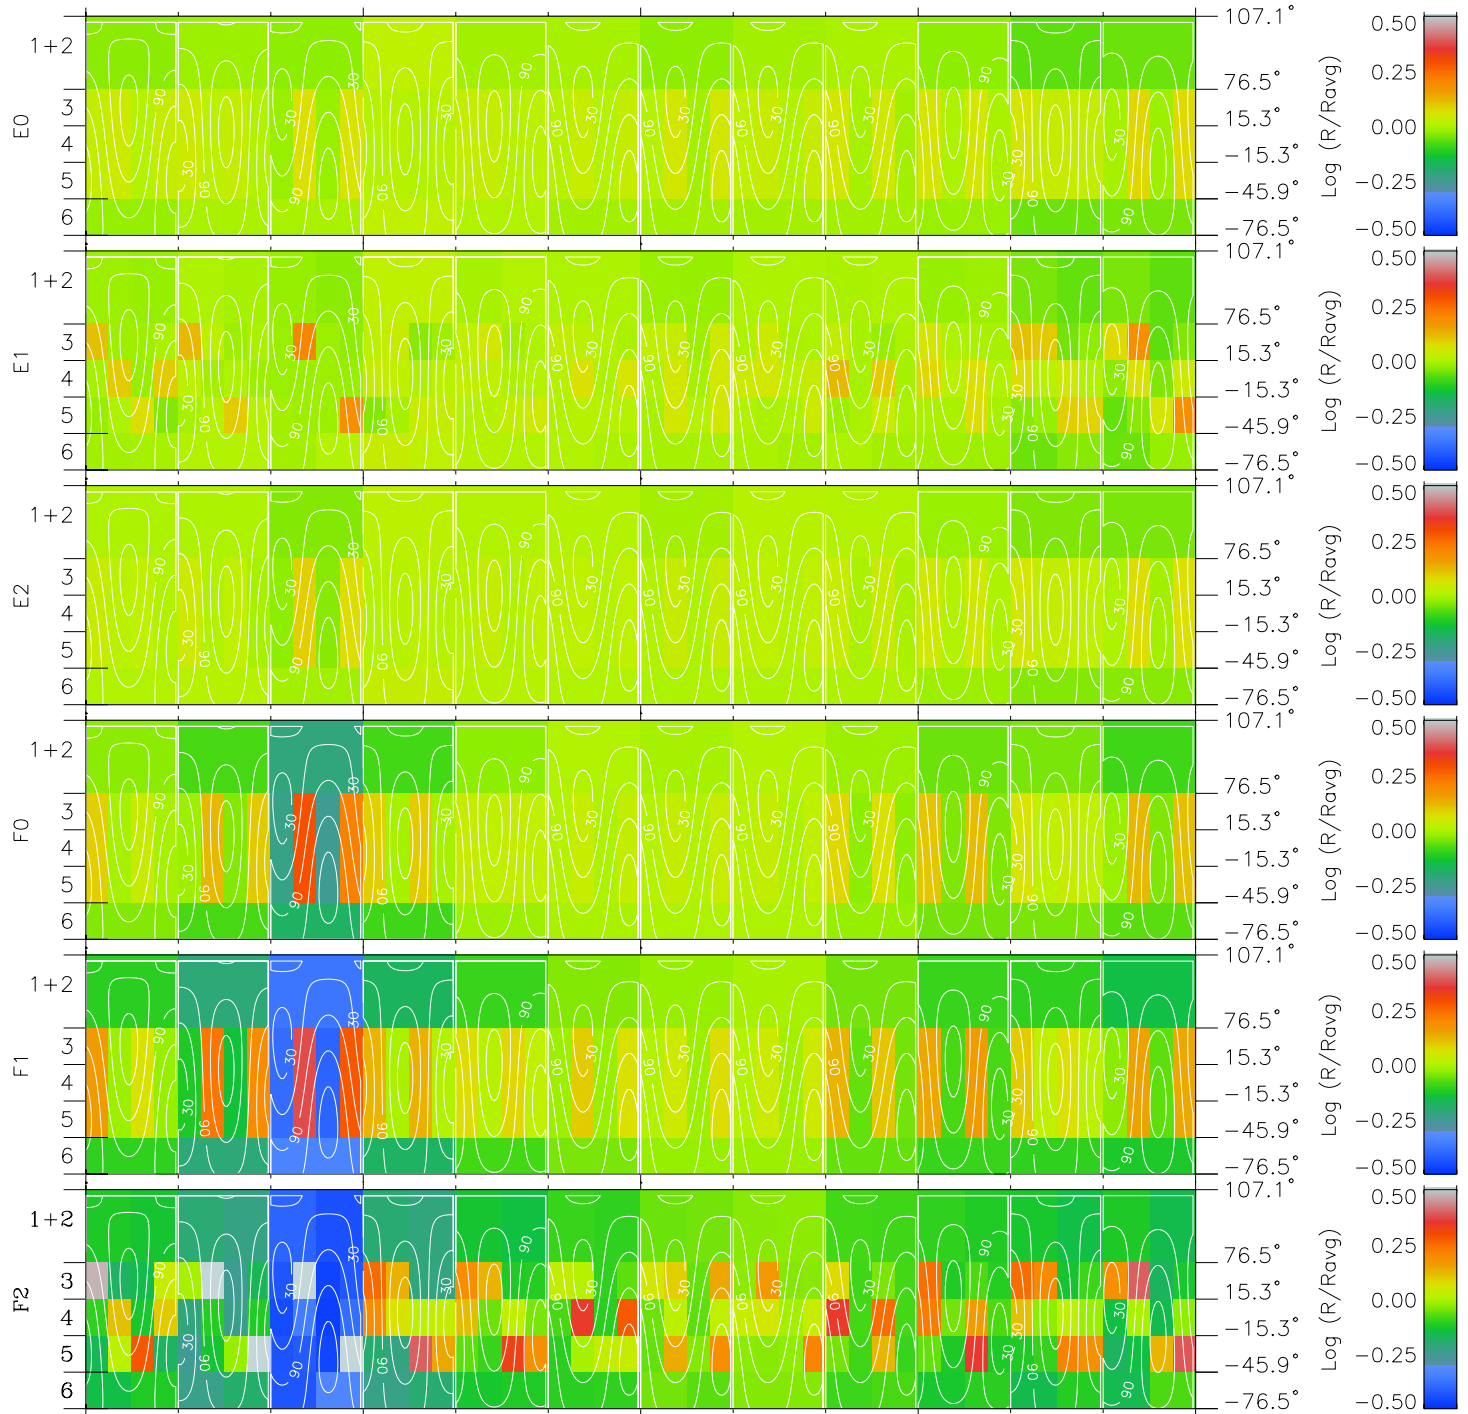

# Galileo EPD Real Time All-Sky Anisotropies 01002

Software Version: RTSKY\_MEAN V 1.20  
 Data Production: 18-05-01  
 Plot Production: Mon Sep 17 21:25:18 2001  
 Color File: wondr3  
 Geofactor File: 1.1

00:00:00 2001-002	2-06	2-12	2-18	00:00:00 2001-003	
+	+	+	+	+	X JSE(R <sub>j</sub> )
31.05	31.68	32.27	32.81	33.32	Y JSE(R <sub>j</sub> )
34.33	36.56	38.73	40.86	42.94	Z JSE(R <sub>j</sub> )
-0.49	-0.44	-0.40	-0.35	-0.30	

- ◇ = Jupiter look direction
- = Corotation look direction