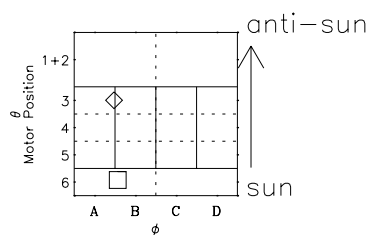

# Galileo EPD Real-Time Omni 01002

Software Version: RTLINE\_OMNI V 1.20  
Data Production: 18-05-01  
Plot Production: Mon Sep 17 21:26:56 2001

◇ = Jupiter look direction  
□ = Corotation look direction