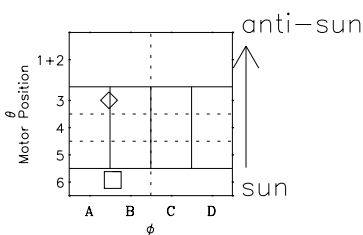

# Galileo EPD Real-Time Six-Sector 01002

Software Version: RTLINE\_R6 V 1.20  
Data Production: 18-05-01  
Plot Production: Mon Sep 17 21:27:03 2001

◇ = Jupiter look direction  
□ = Corotation look direction