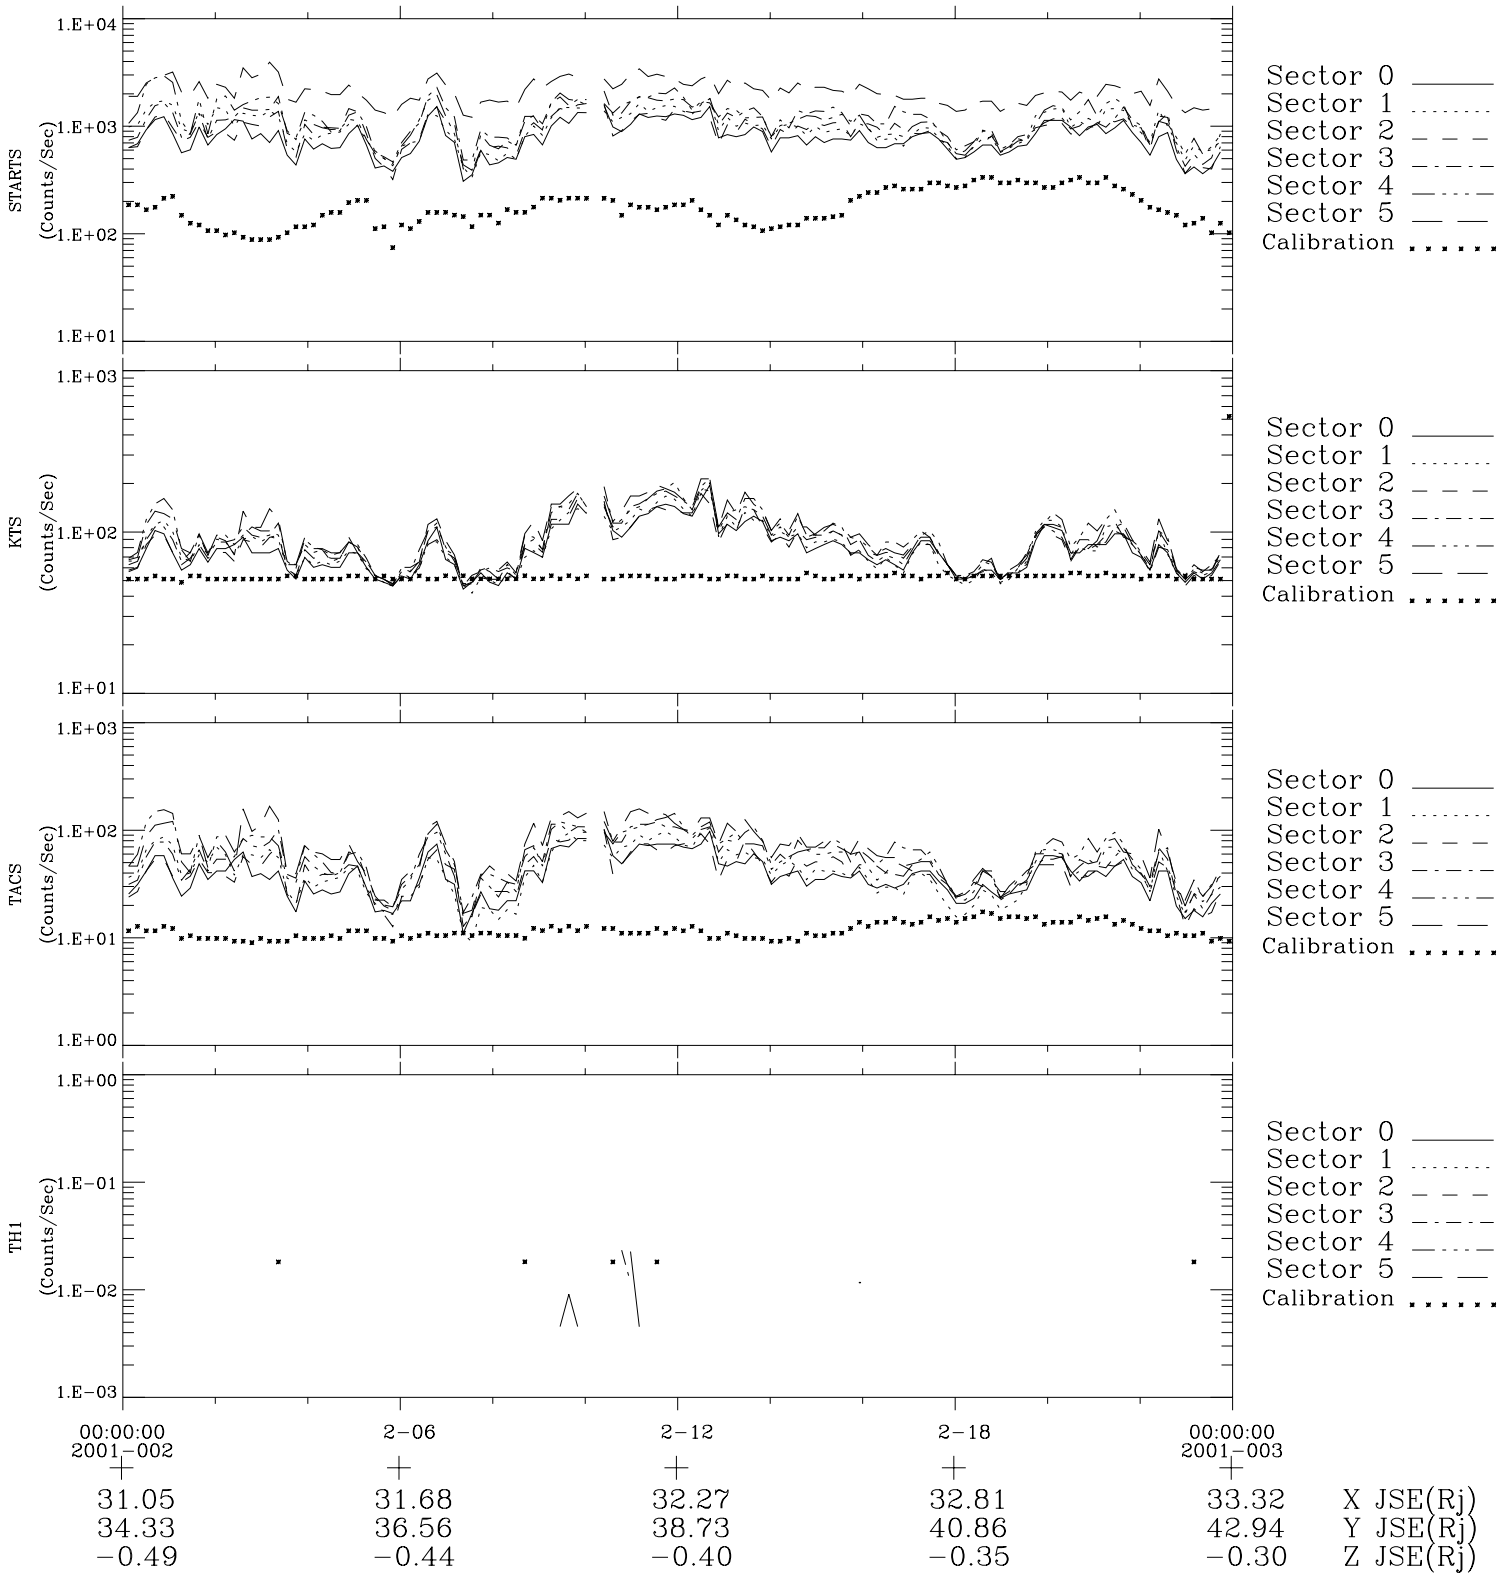

# Galileo EPD Real-Time Six-Sector 01002

Software Version: RTLINE\_R6 V 1.20  
Data Production: 18-05-01  
Plot Production: Mon Sep 17 21:27:03 2001

◇ = Jupiter look direction  
□ = Corotation look direction