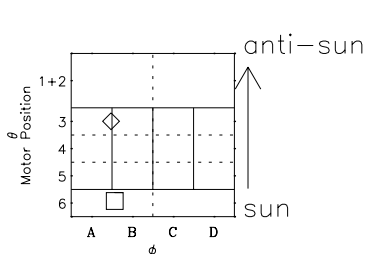

# Galileo EPD Real-Time Six-Sector 01002

Software Version: RTLINE\_R6 V 1.20  
Data Production: 18-05-01  
Plot Production: Mon Sep 17 21:27:03 2001

◇ = Jupiter look direction  
□ = Corotation look direction