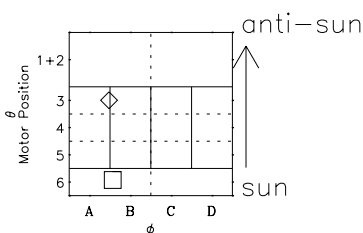

Galileo EPD Real-Time Six-Sector 01002

Software Version: RTLINE_R6 V 1.20
Data Production: 18-05-01
Plot Production: Mon Sep 17 21:27:02 2001

◇ = Jupiter look direction
□ = Corotation look direction