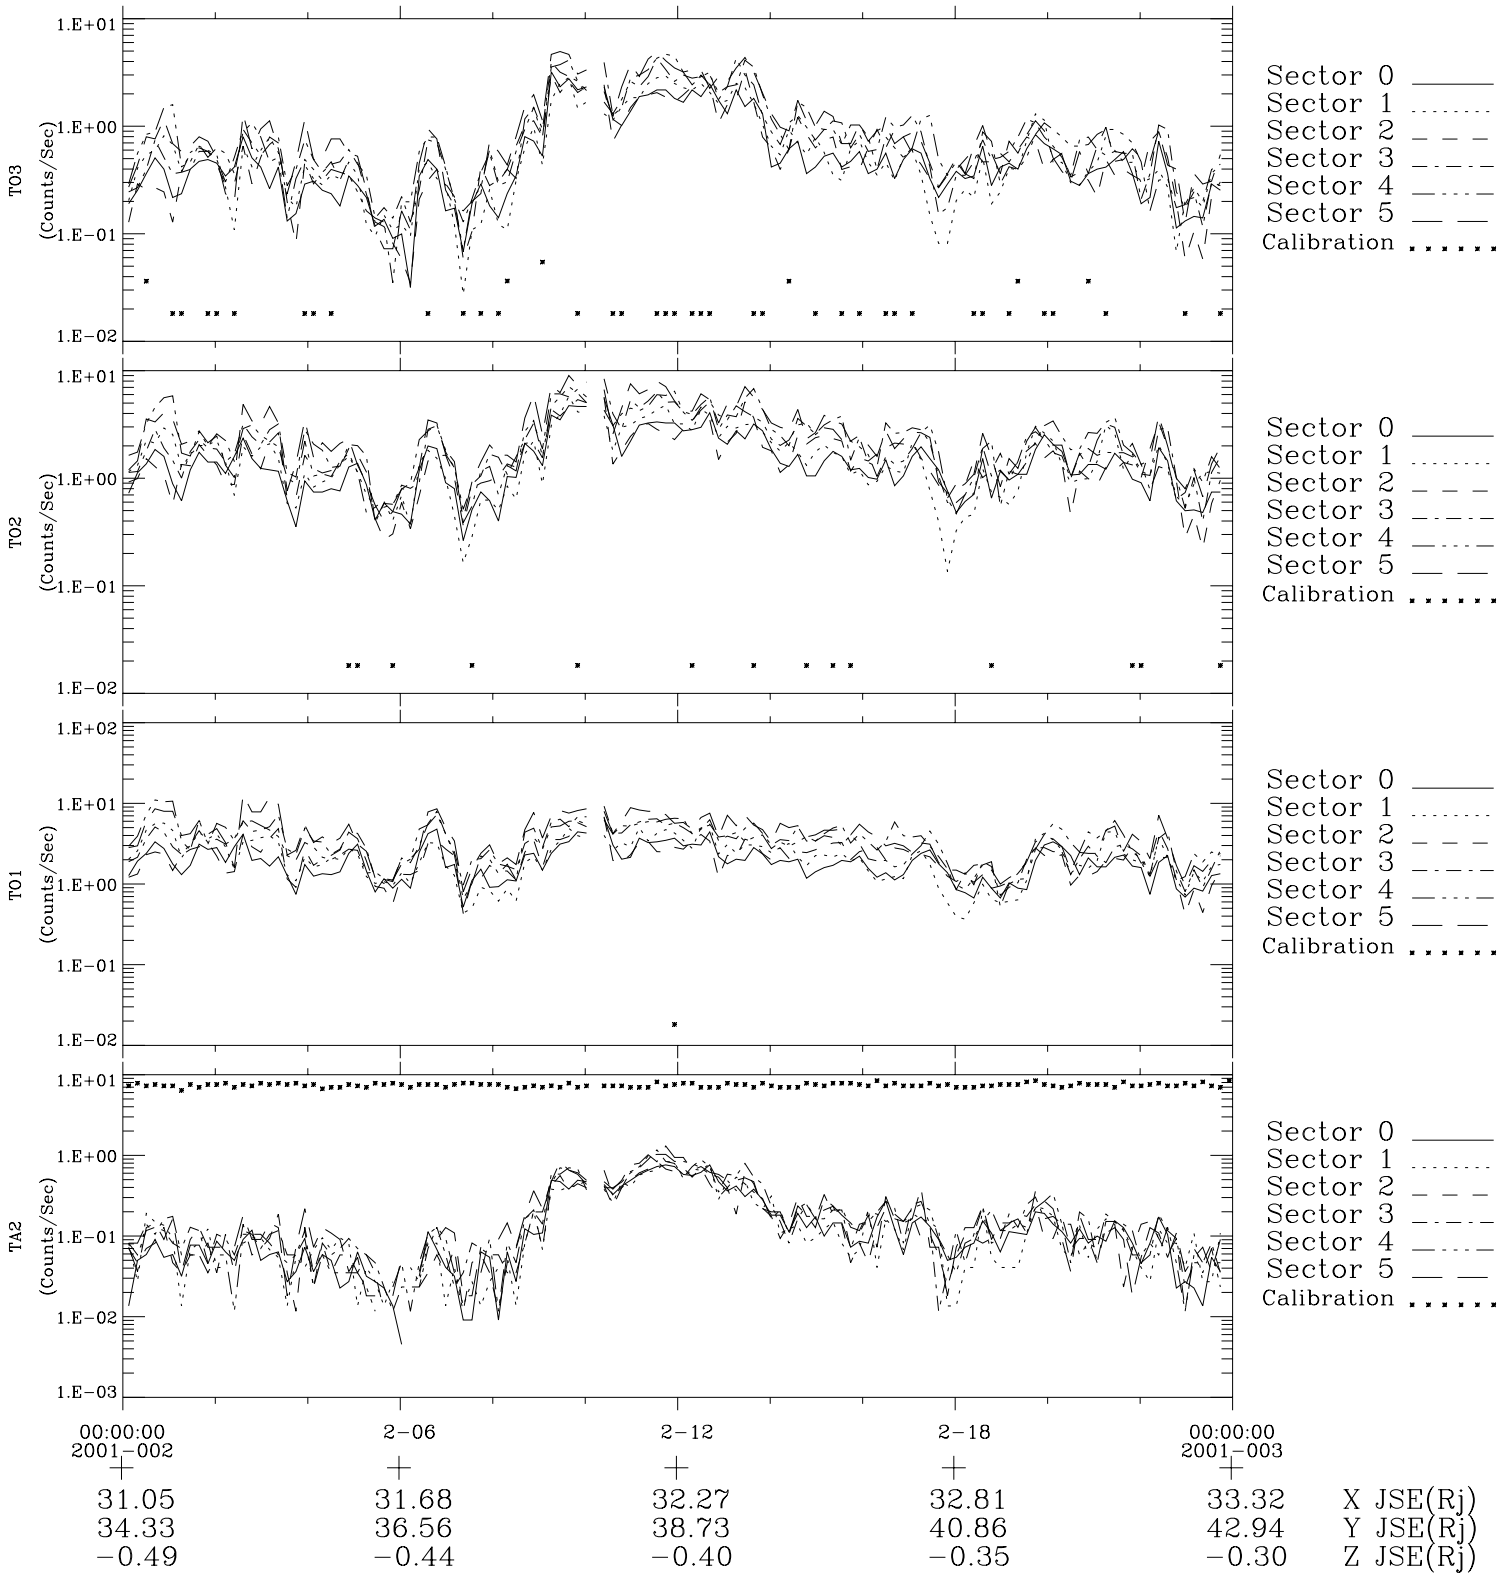

Galileo EPD Real-Time Six-Sector 01002

Software Version: RTLINE_R6 V 1.20
Data Production: 18-05-01
Plot Production: Mon Sep 17 21:27:02 2001

◇ = Jupiter look direction
□ = Corotation look direction