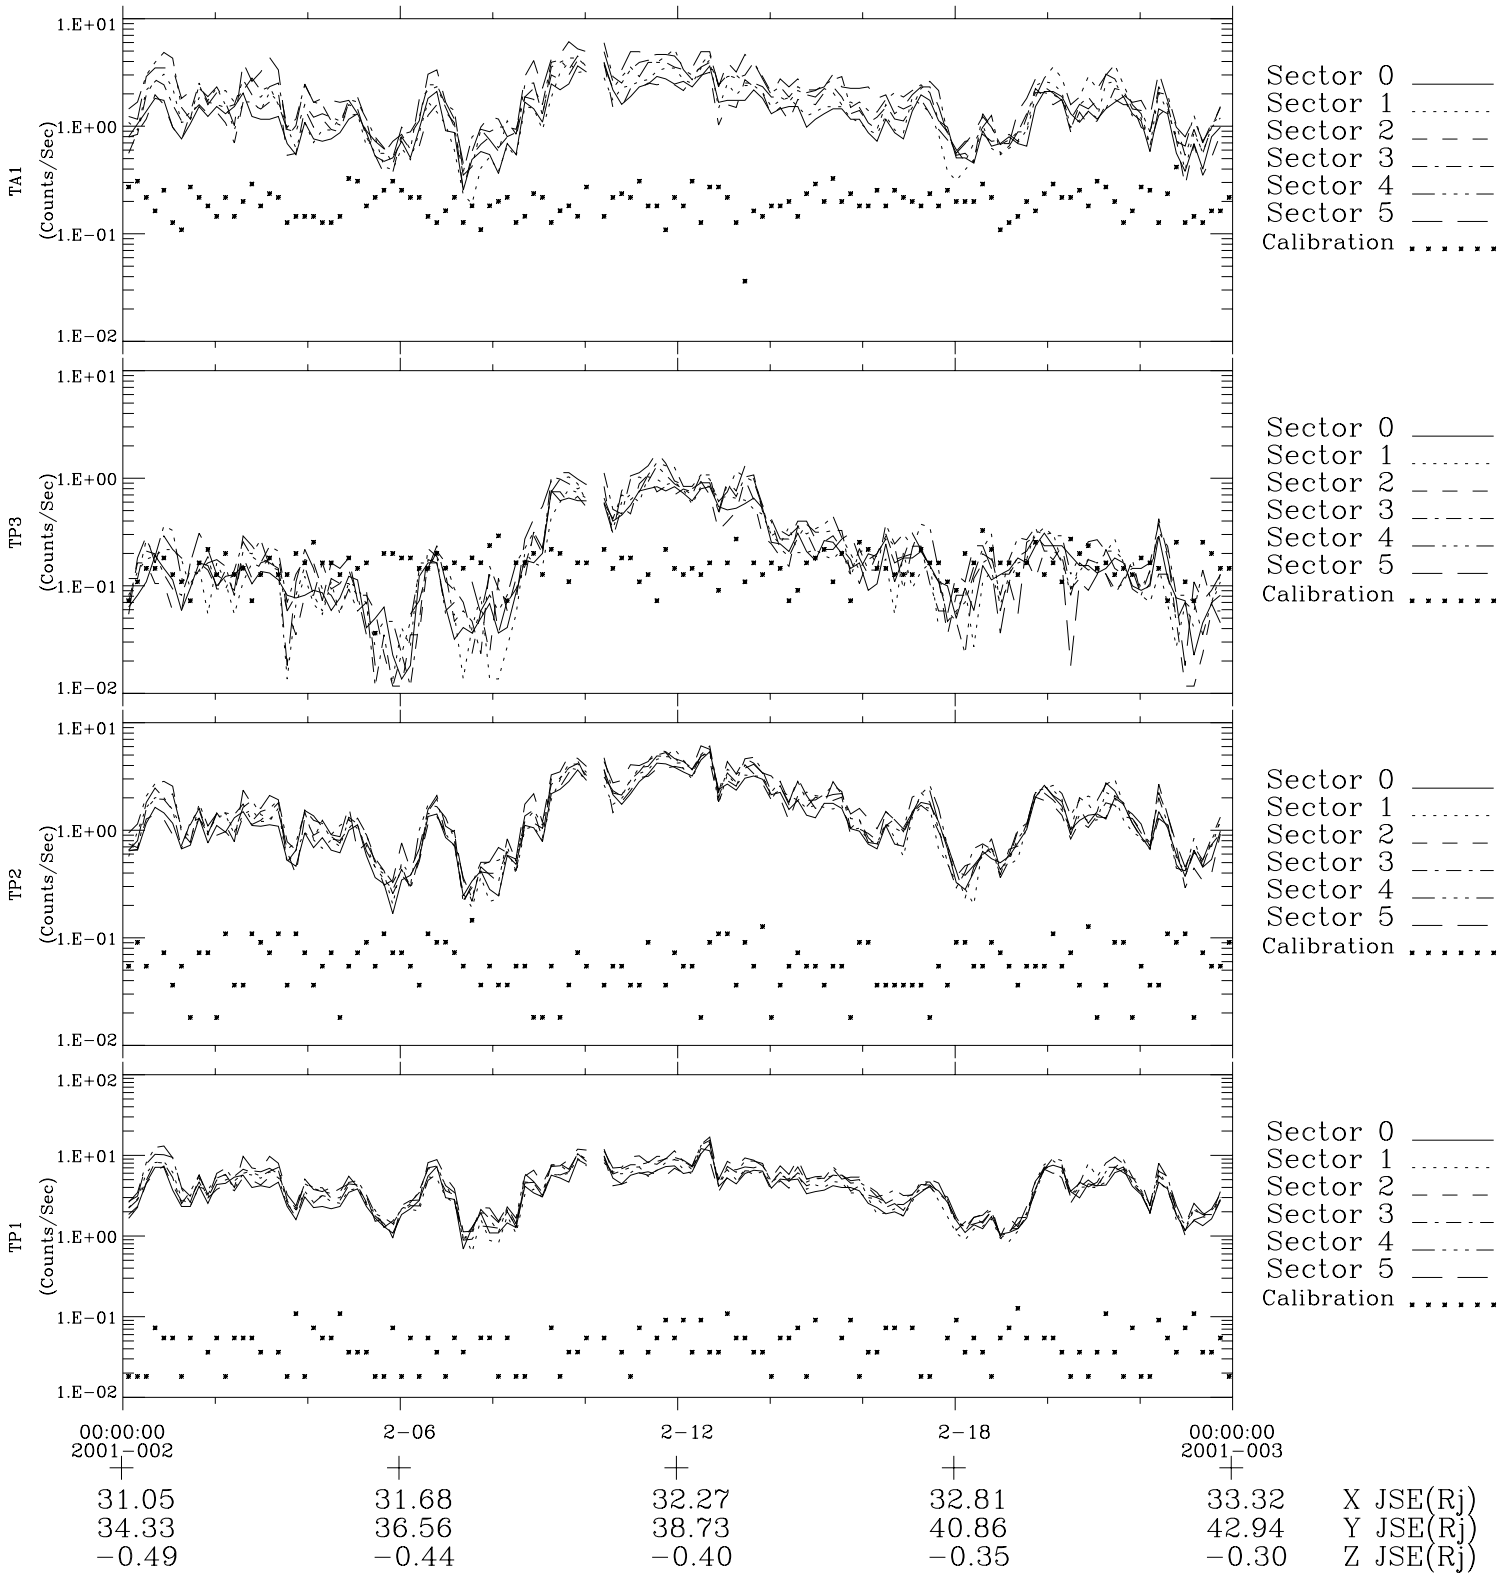

# Galileo EPD Real-Time Six-Sector 01002

Software Version: RTLINE\_R6 V 1.20  
Data Production: 18-05-01  
Plot Production: Mon Sep 17 21:27:01 2001

◇ = Jupiter look direction  
□ = Corotation look direction