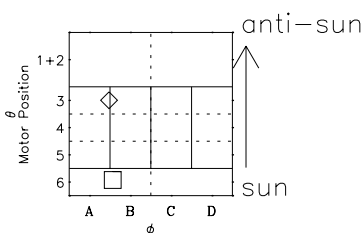

# Galileo EPD Real-Time Six-Sector 01002

Software Version: RTLINE\_R6 V 1.20  
Data Production: 18-05-01  
Plot Production: Mon Sep 17 21:27:01 2001

◇ = Jupiter look direction  
□ = Corotation look direction