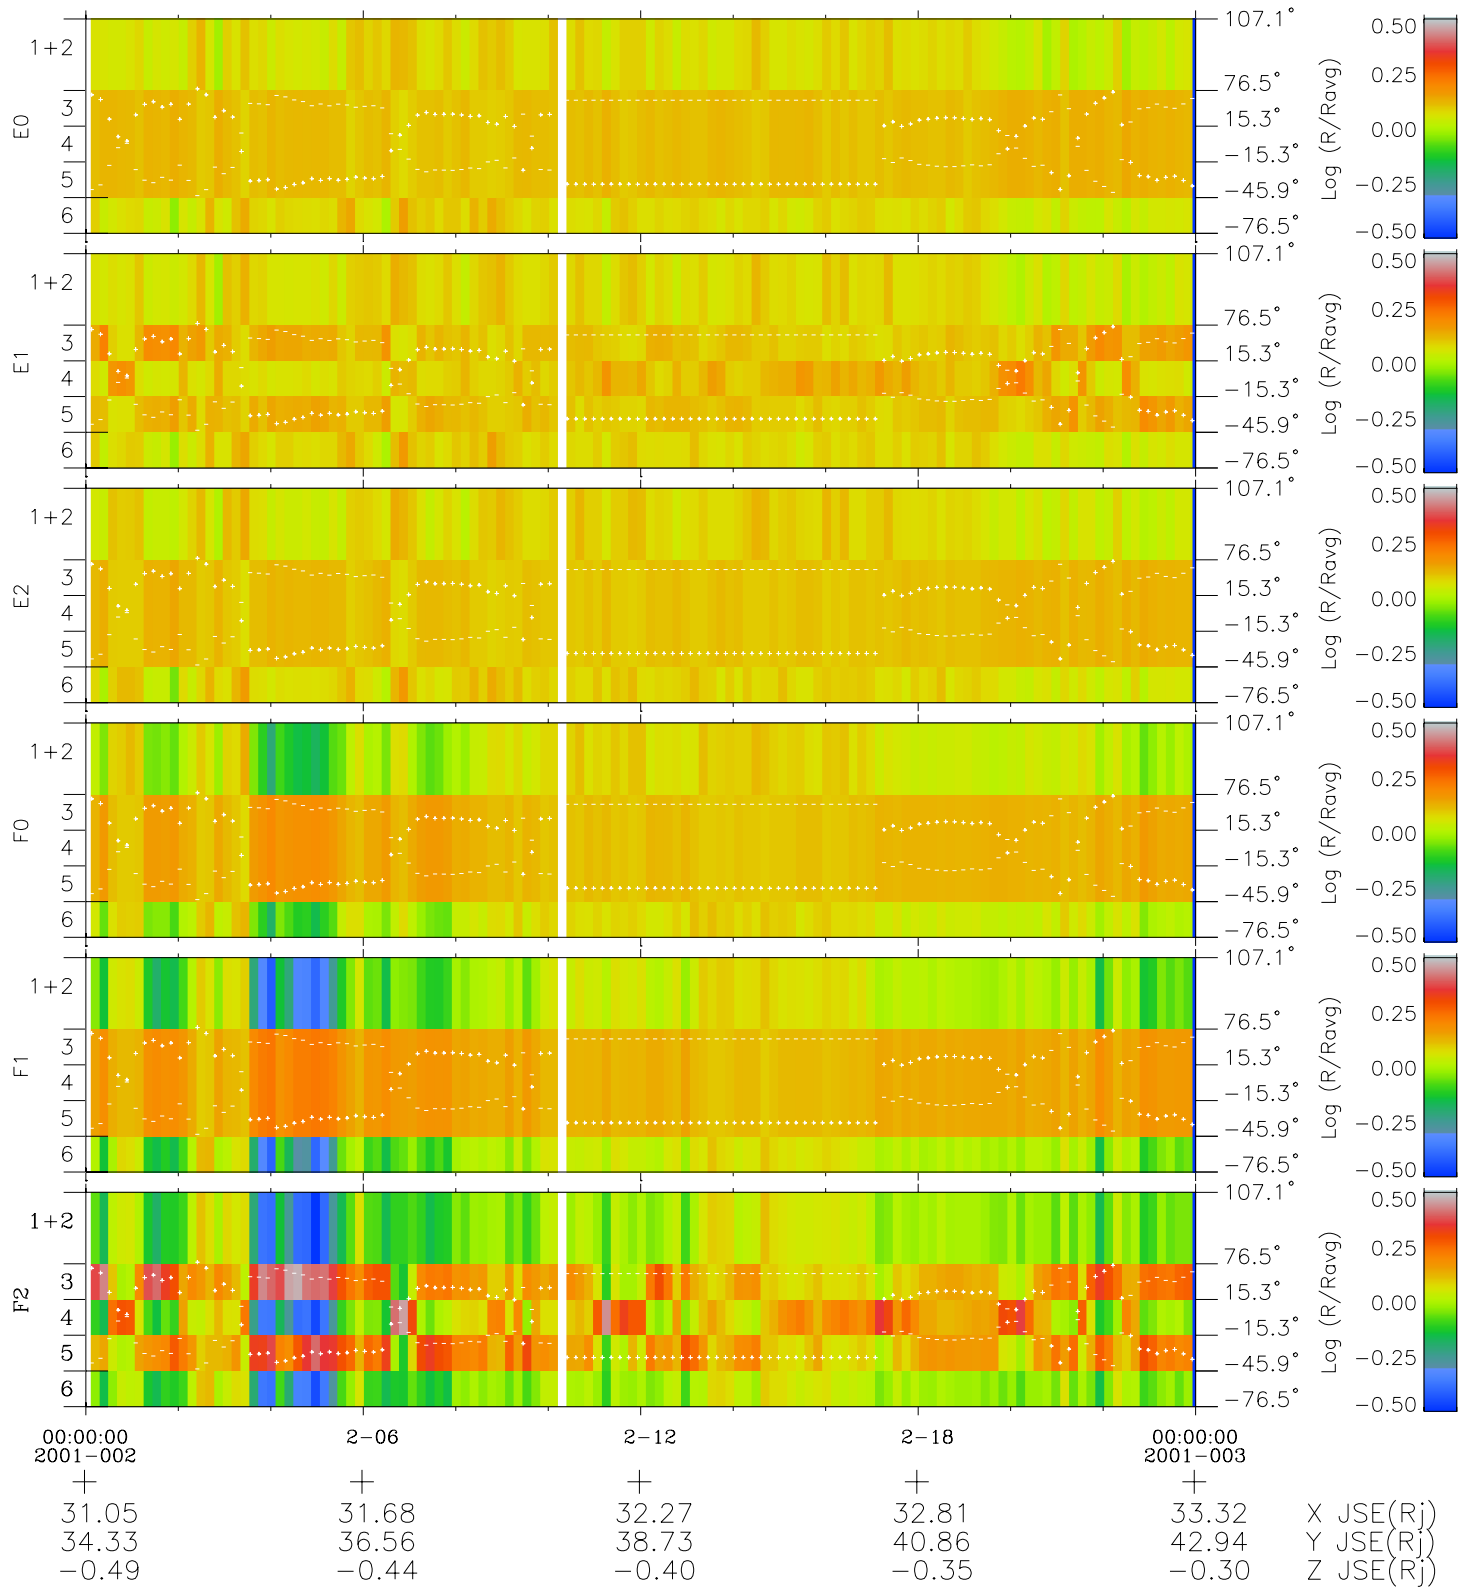

Galileo EPD Real Elevation Anisotropies 01002

Software Version: RTELEV_MEAN V 1.20
 Data Production: 18-05-01
 Plot Production: Mon Sep 17 21:25:57 2001
 Color File: wondr3
 Geofactor File: 1.1

- ◇ = Jupiter look direction
- = Corotation look direction