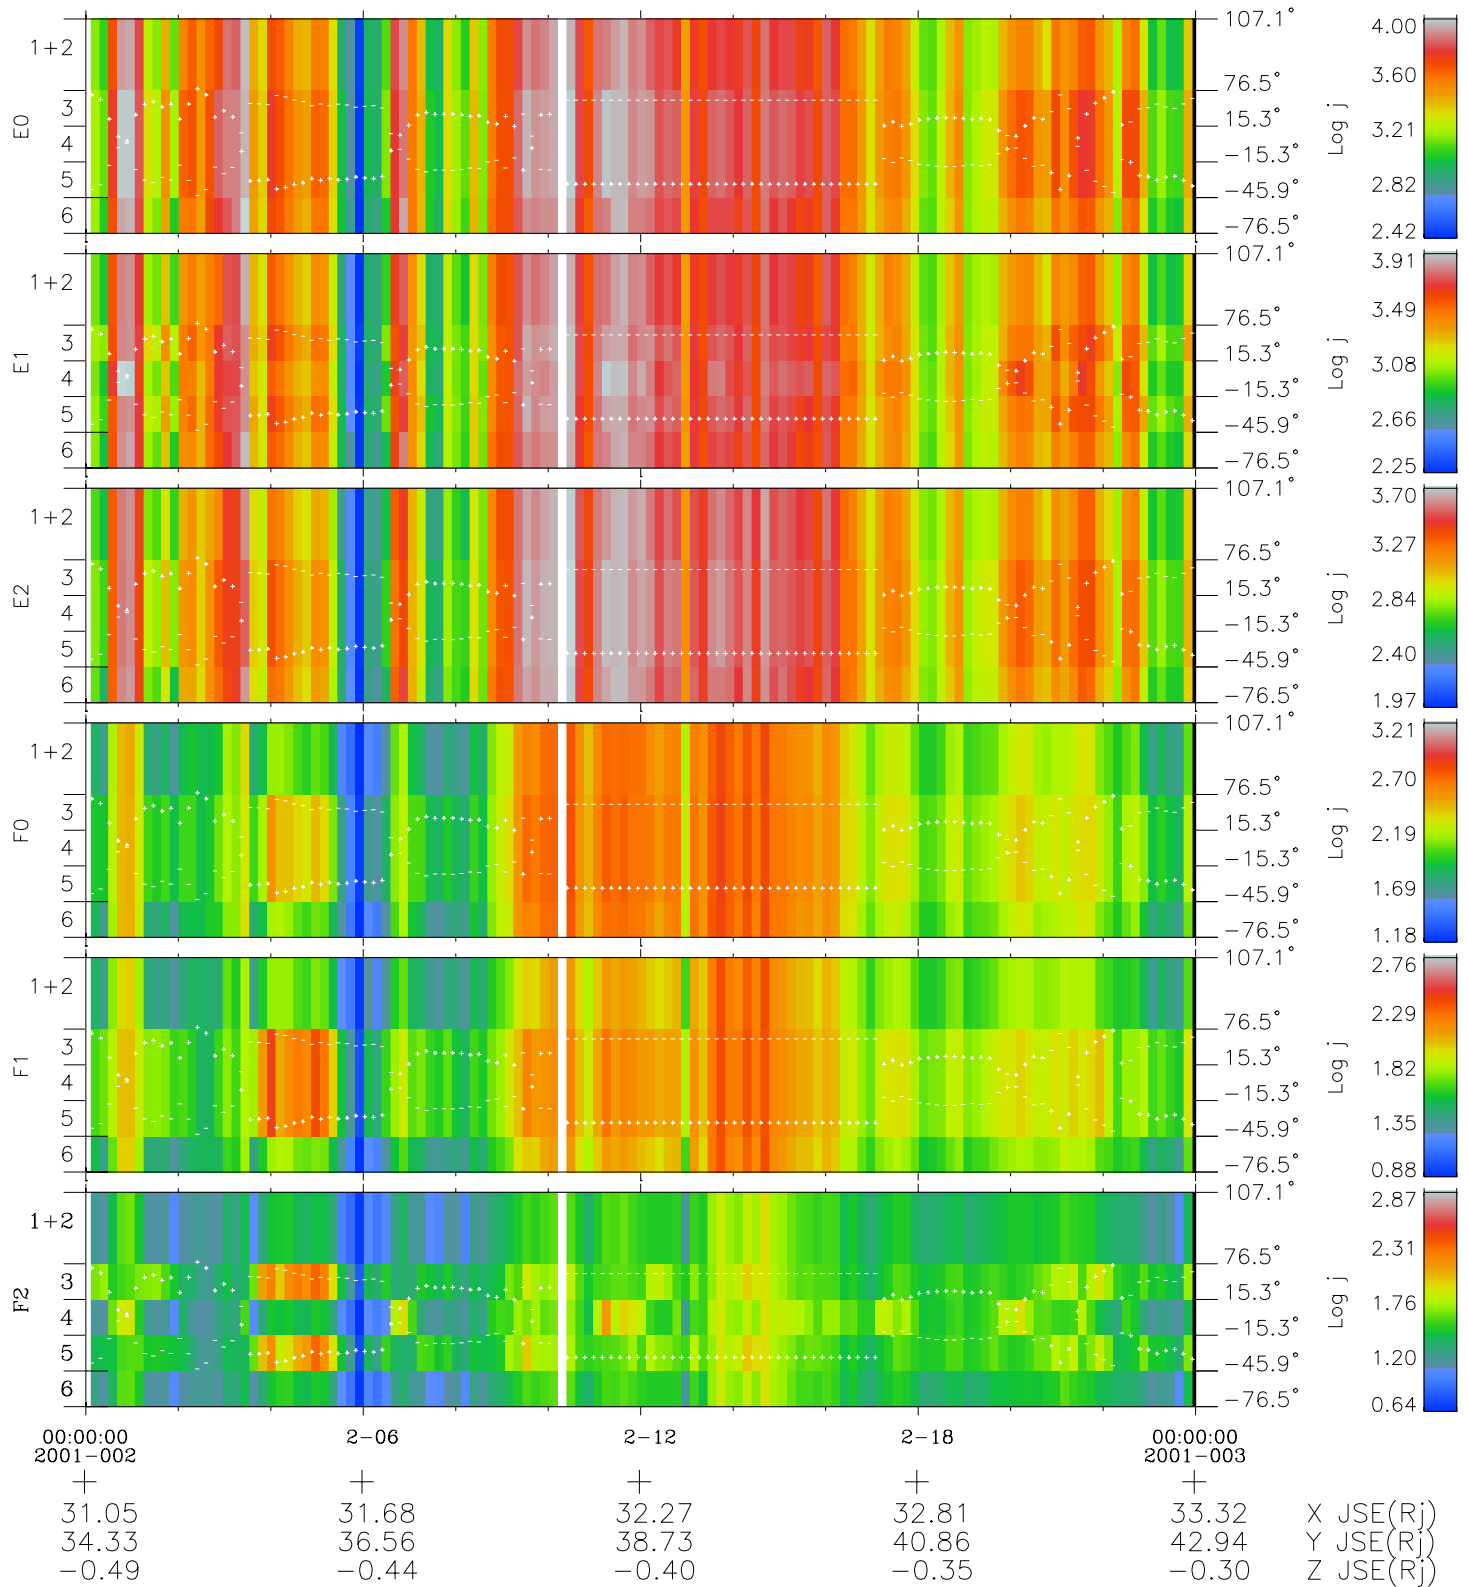

# Galileo EPD Real Elevation Anisotropies 01002

Software Version: RTELEV\_FLUX V 1.20  
 Data Production: 18-05-01  
 Plot Production: Mon Sep 17 21:26:08 2001  
 Color File: wondr3  
 Geofactor File: 1.1

- ◇ = Jupiter look direction
- = Corotation look direction