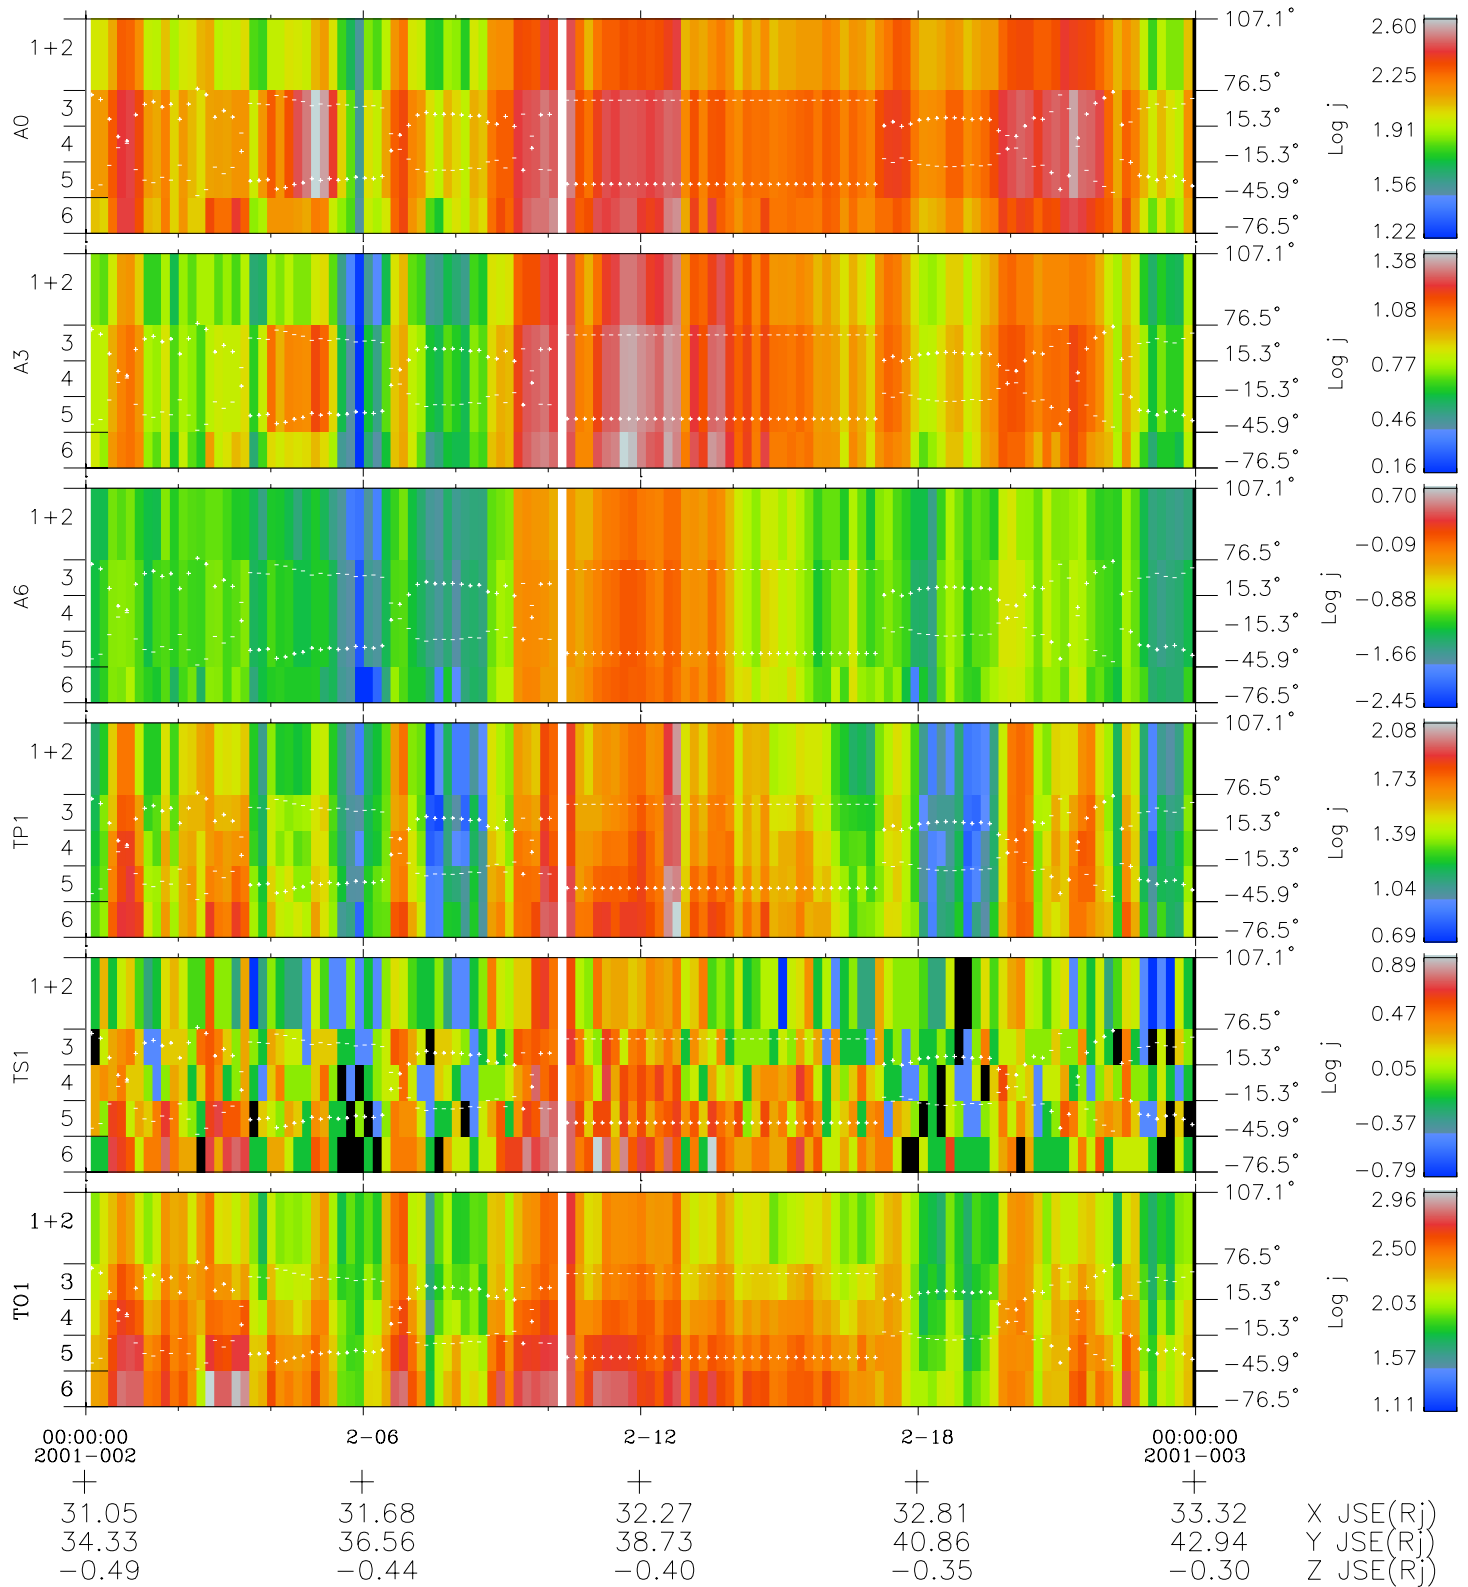

# Galileo EPD Real Elevation Anisotropies 01002

Software Version: RTELEV\_FLUX V 1.20  
 Data Production: 18-05-01  
 Plot Production: Mon Sep 17 21:26:03 2001  
 Color File: wondr3  
 Geofactor File: 1.1

- ◇ = Jupiter look direction
- = Corotation look direction