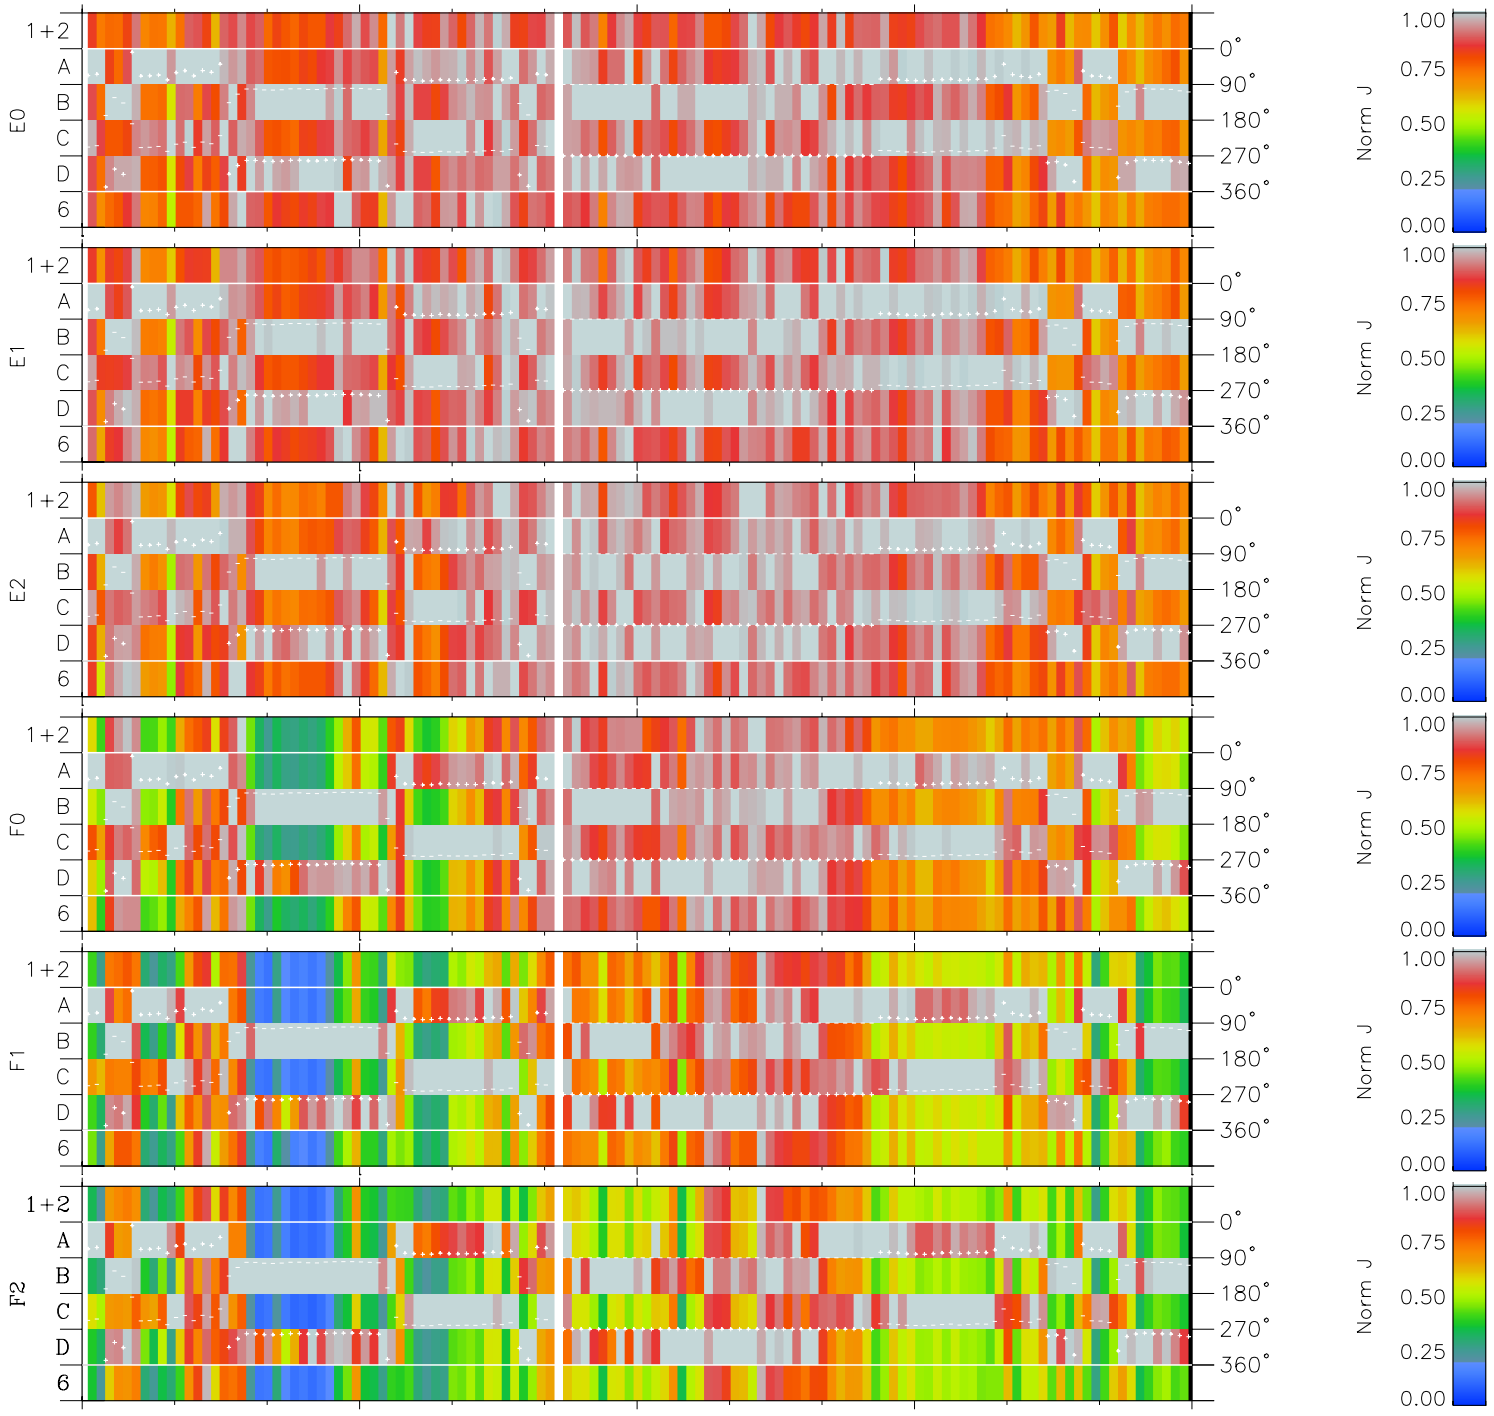

Galileo EPD Real Time Azimuth Anisotropies 01002

Software Version: RTAZIM_NORM V 1.20
Data Production: 18-05-01
Plot Production: Mon Sep 17 21:26:50 2001
Color File: wondr3
Geofactor File: 1.1

00:00:00 2001-002	2-06	2-12	2-18	00:00:00 2001-003	
+	+	+	+	+	X JSE(R _j)
31.05	31.68	32.27	32.81	33.32	Y JSE(R _j)
34.33	36.56	38.73	40.86	42.94	Z JSE(R _j)
-0.49	-0.44	-0.40	-0.35	-0.30	

◇ = Jupiter look direction
□ = Corotation look direction