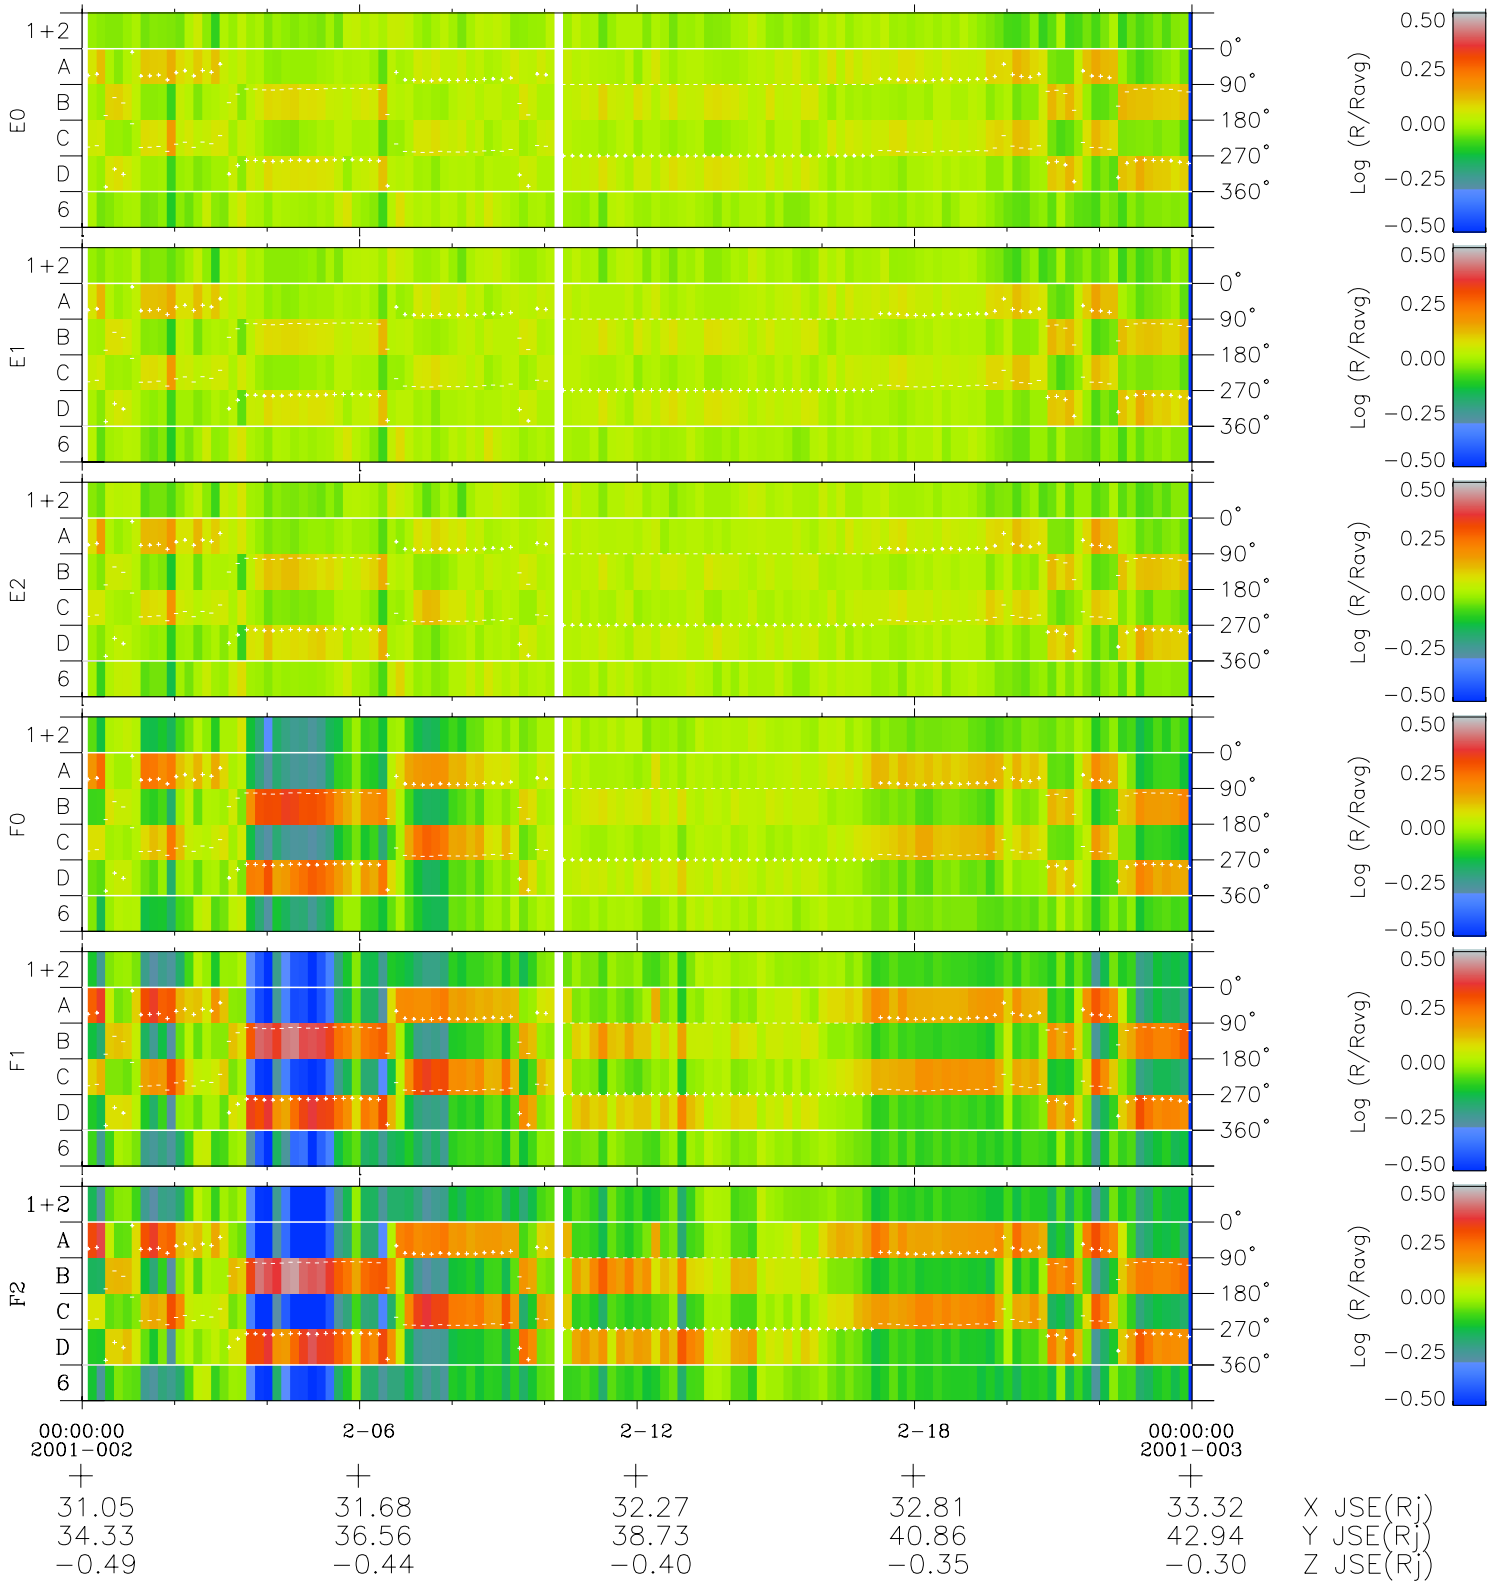

# Galileo EPD Real Time Azimuth Anisotropies 01002

Software Version: RTAZIM\_MEAN V 1.20  
 Data Production: 18-05-01  
 Plot Production: Mon Sep 17 21:26:29 2001  
 Color File: wondr3  
 Geofactor File: 1.1

◇ = Jupiter look direction  
 □ = Corotation look direction