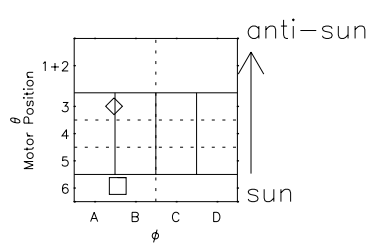

Galileo EPD Real Time Azimuth Anisotropies 01002

Software Version: RTAZIM_FLUX V 1.20
Data Production: 18-05-01
Plot Production: Mon Sep 17 21:26:39 2001
Color File: wondr3
Geofactor File: 1.1

- ◇ = Jupiter look direction
- = Corotation look direction