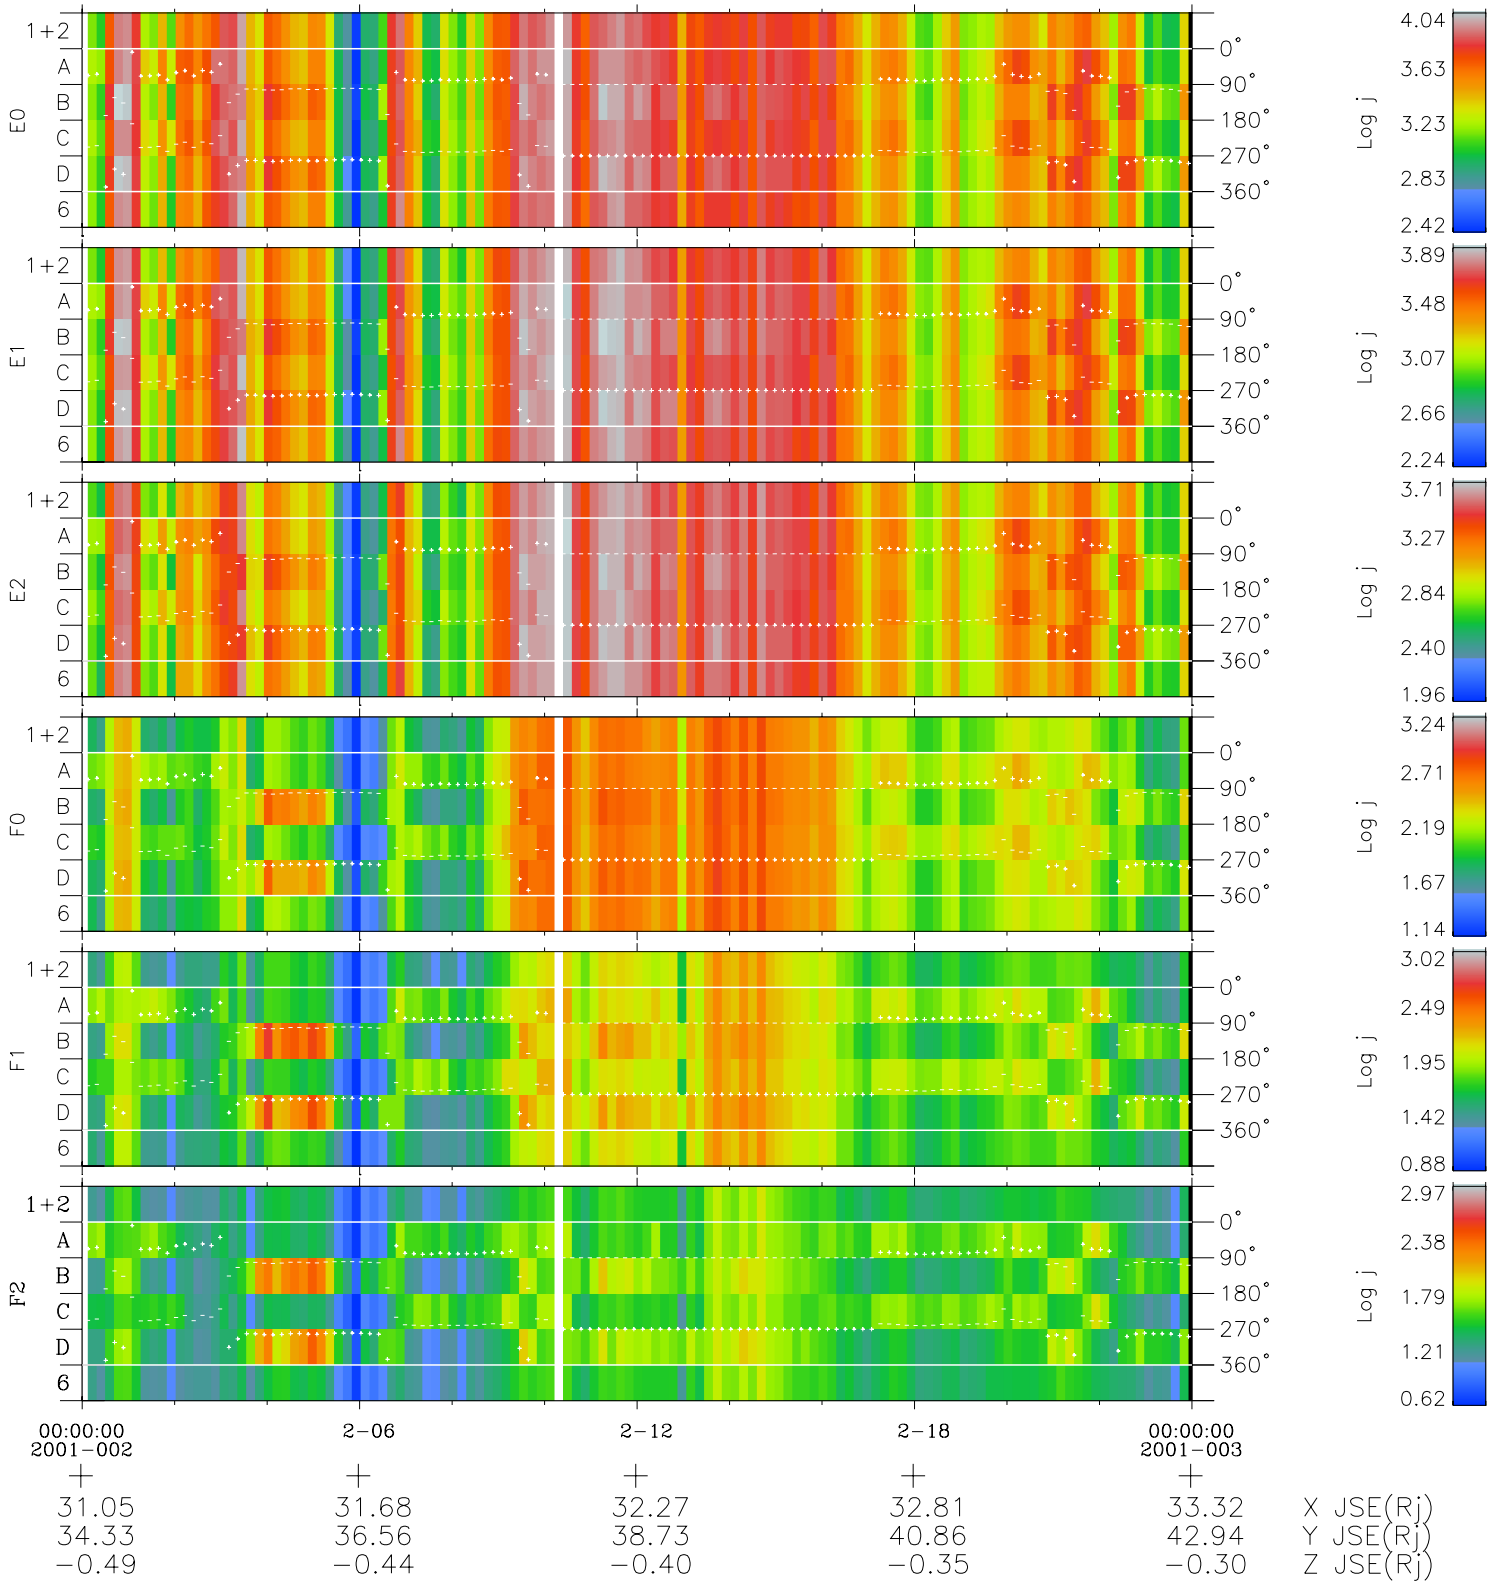

Galileo EPD Real Time Azimuth Anisotropies 01002

Software Version: RTAZIM_FLUX V 1.20
Data Production: 18-05-01
Plot Production: Mon Sep 17 21:26:39 2001
Color File: wondr3
Geofactor File: 1.1

- ◇ = Jupiter look direction
- = Corotation look direction