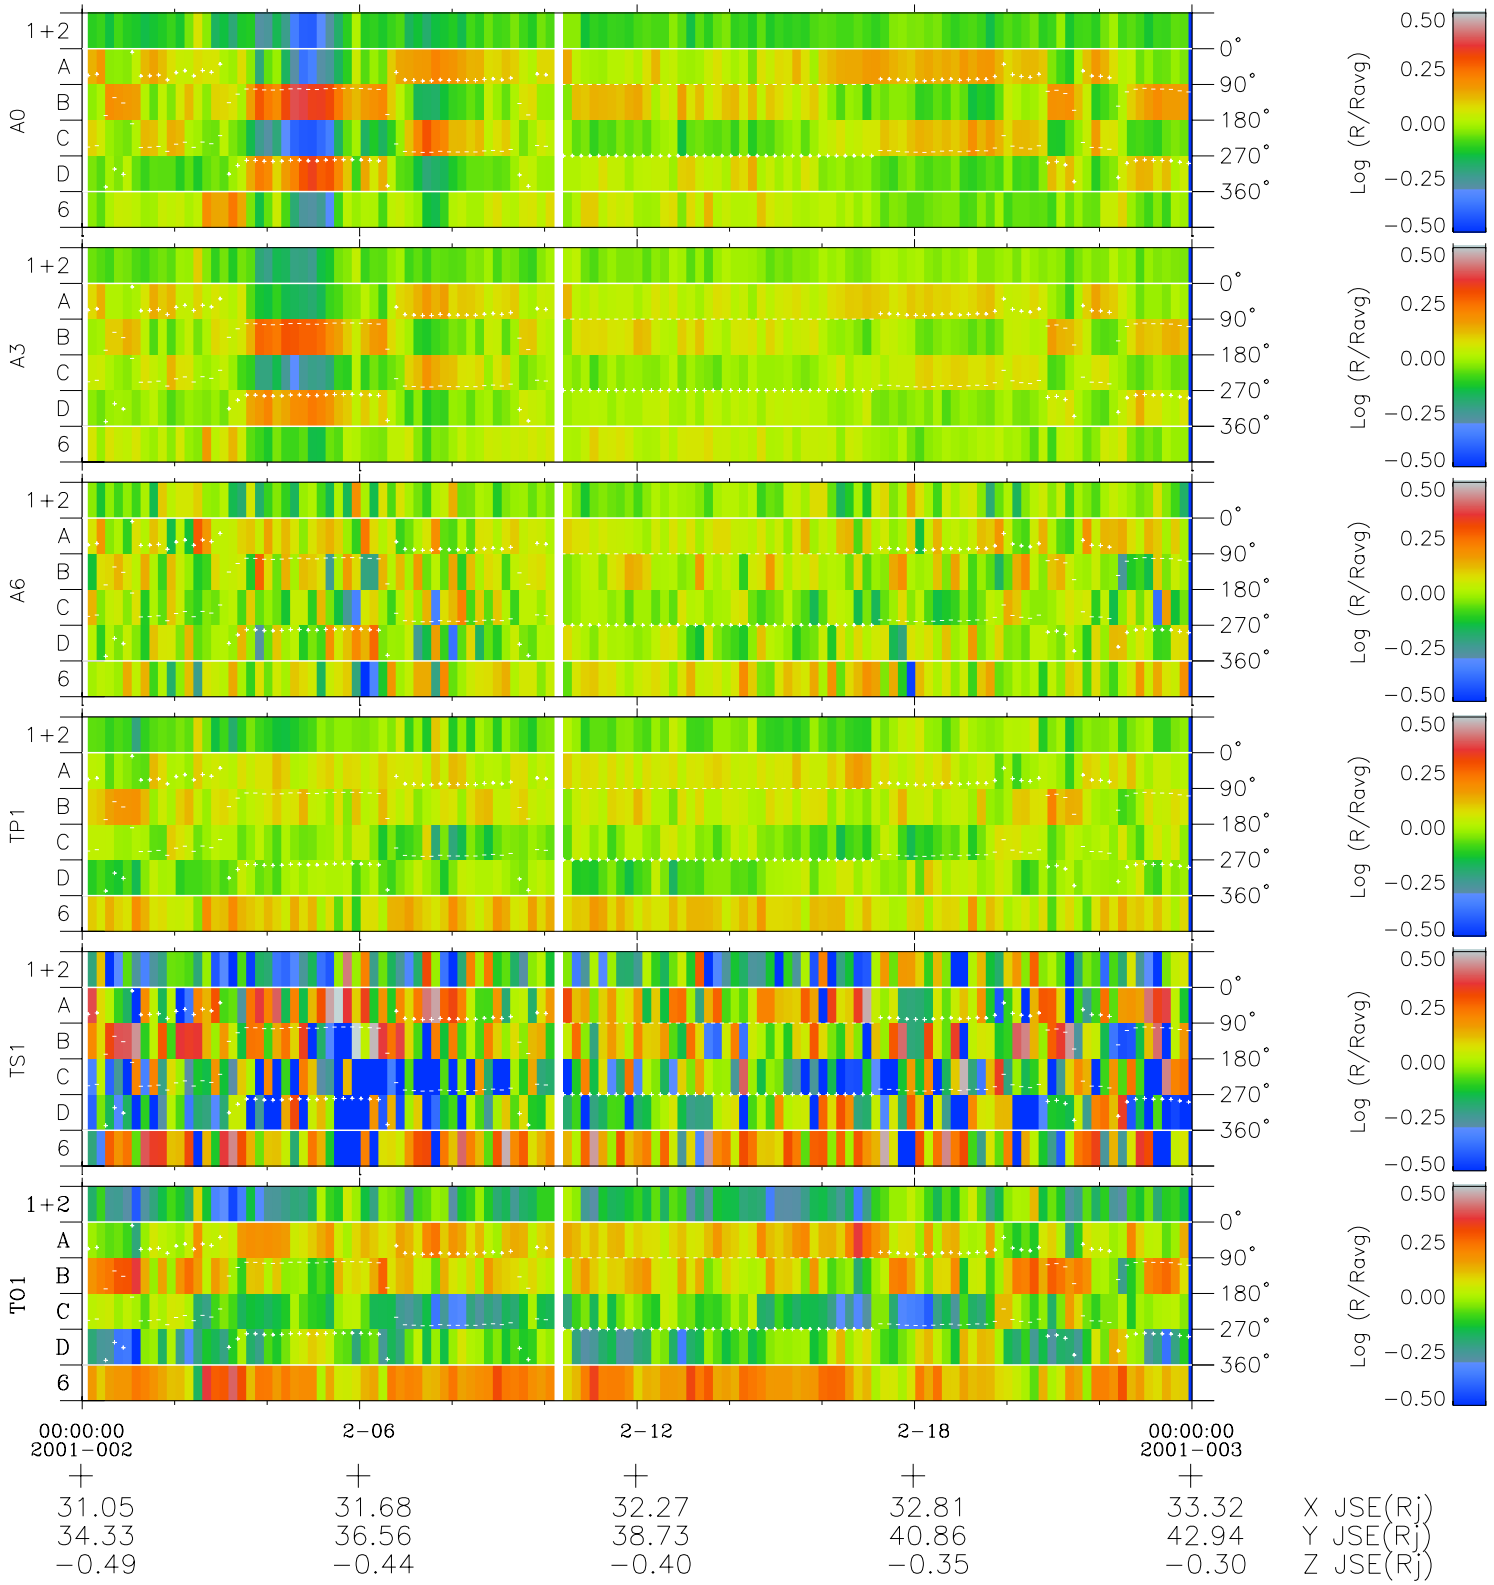

# Galileo EPD Real Time Azimuth Anisotropies 01002

Software Version: RTAZIM\_MEAN V 1.20  
Data Production: 18-05-01  
Plot Production: Mon Sep 17 21:26:25 2001  
Color File: wondr3  
Geofactor File: 1.1

◇ = Jupiter look direction  
□ = Corotation look direction