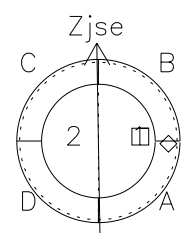

Galileo EPD Real Time Azimuth Anisotropies 01002

Software Version: RTAZIM_FLUX V 1.20
Data Production: 18-05-01
Plot Production: Mon Sep 17 21:26:35 2001
Color File: wondr3
Geofactor File: 1.1

◇ = Jupiter look direction
□ = Corotation look direction