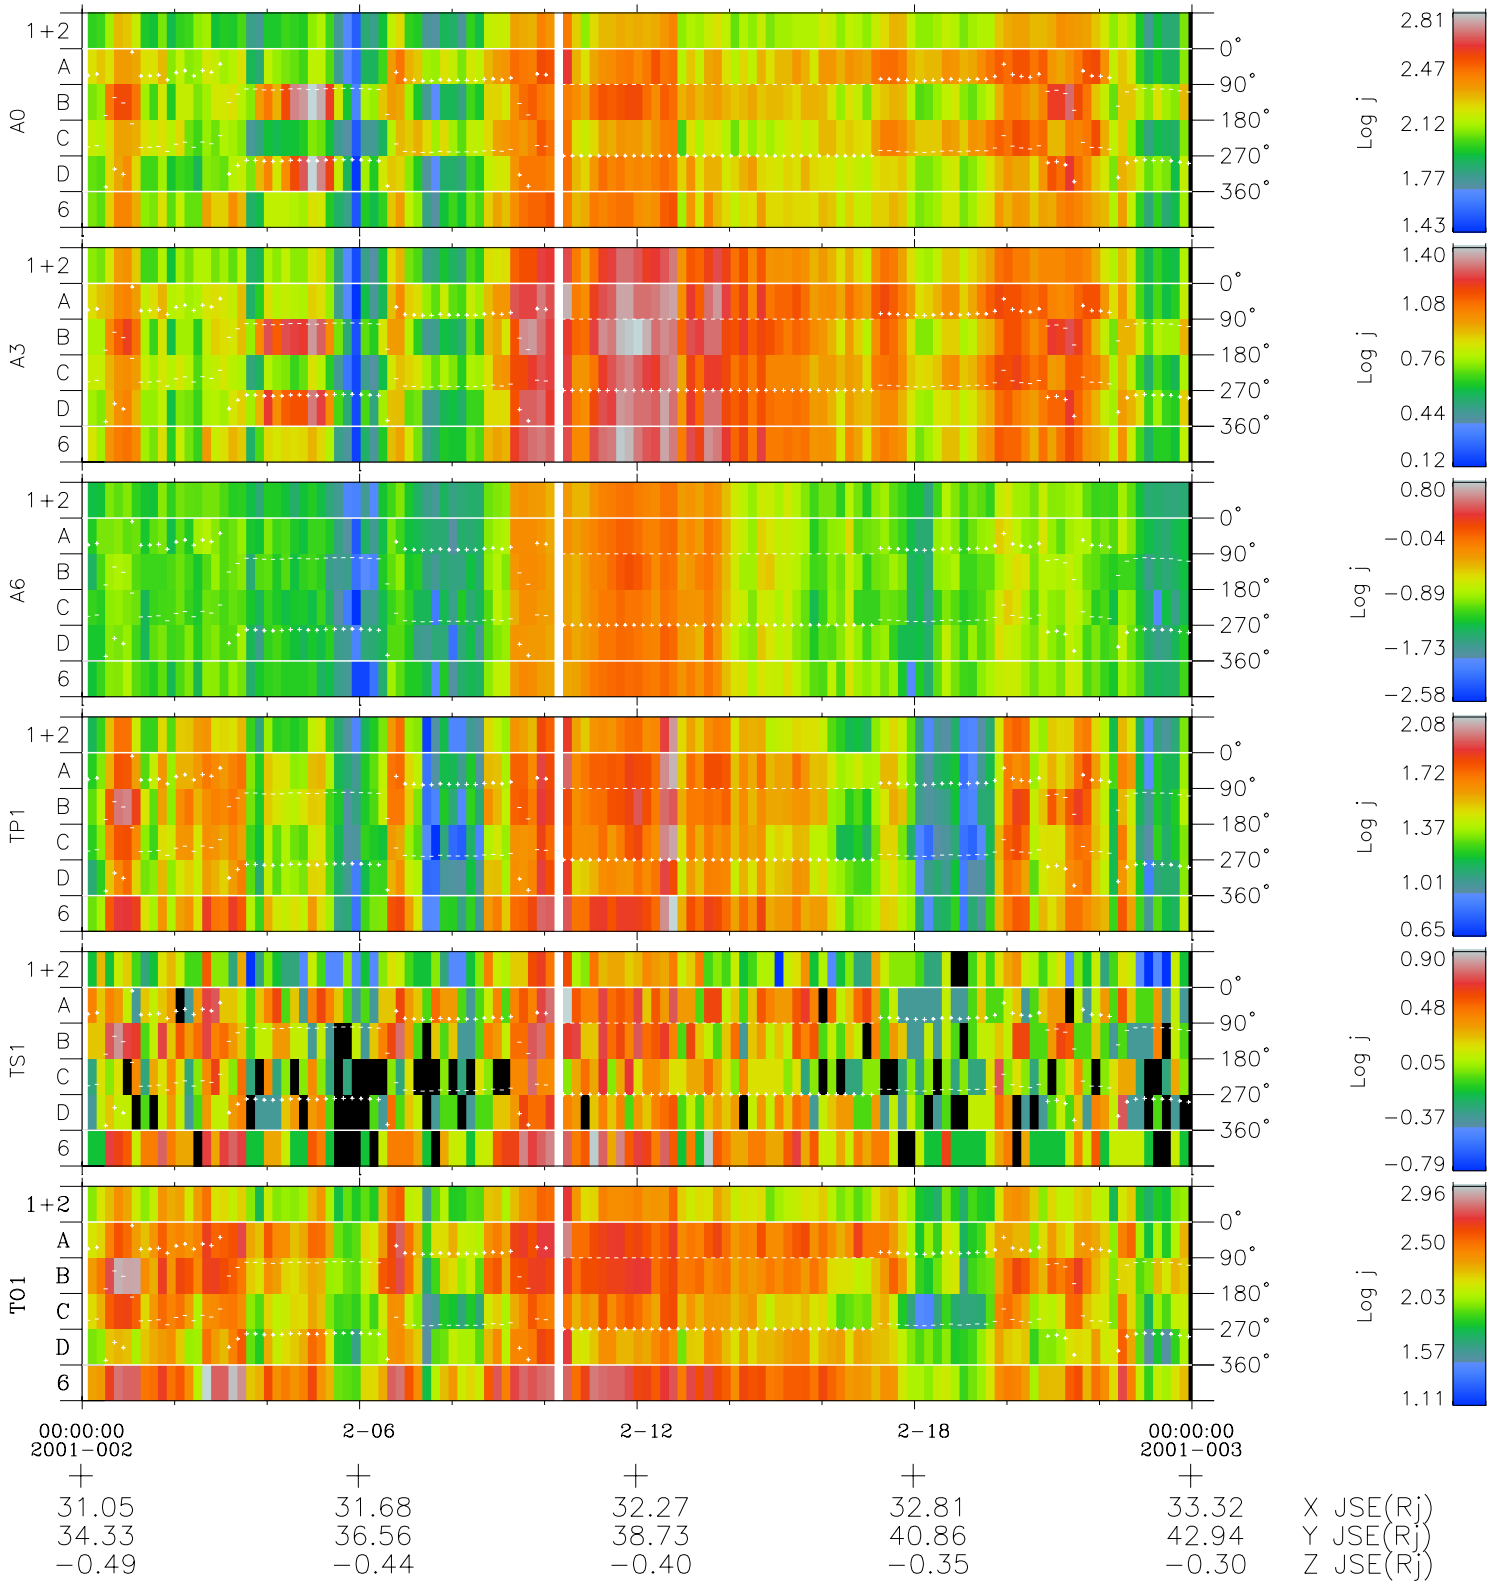

Galileo EPD Real Time Azimuth Anisotropies 01002

Software Version: RTAZIM_FLUX V 1.20
Data Production: 18-05-01
Plot Production: Mon Sep 17 21:26:35 2001
Color File: wondr3
Geofactor File: 1.1

◇ = Jupiter look direction
□ = Corotation look direction