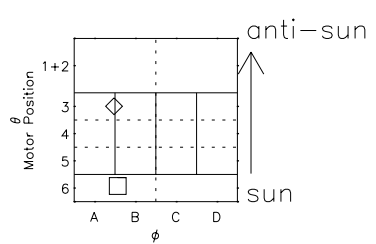

Galileo EPD Real Time Azimuth Anisotropies 01002

Software Version: RTAZIM_FLUX V 1.20
Data Production: 18-05-01
Plot Production: Mon Sep 17 21:26:35 2001
Color File: wondr3
Geofactor File: 1.1

◇ = Jupiter look direction
□ = Corotation look direction