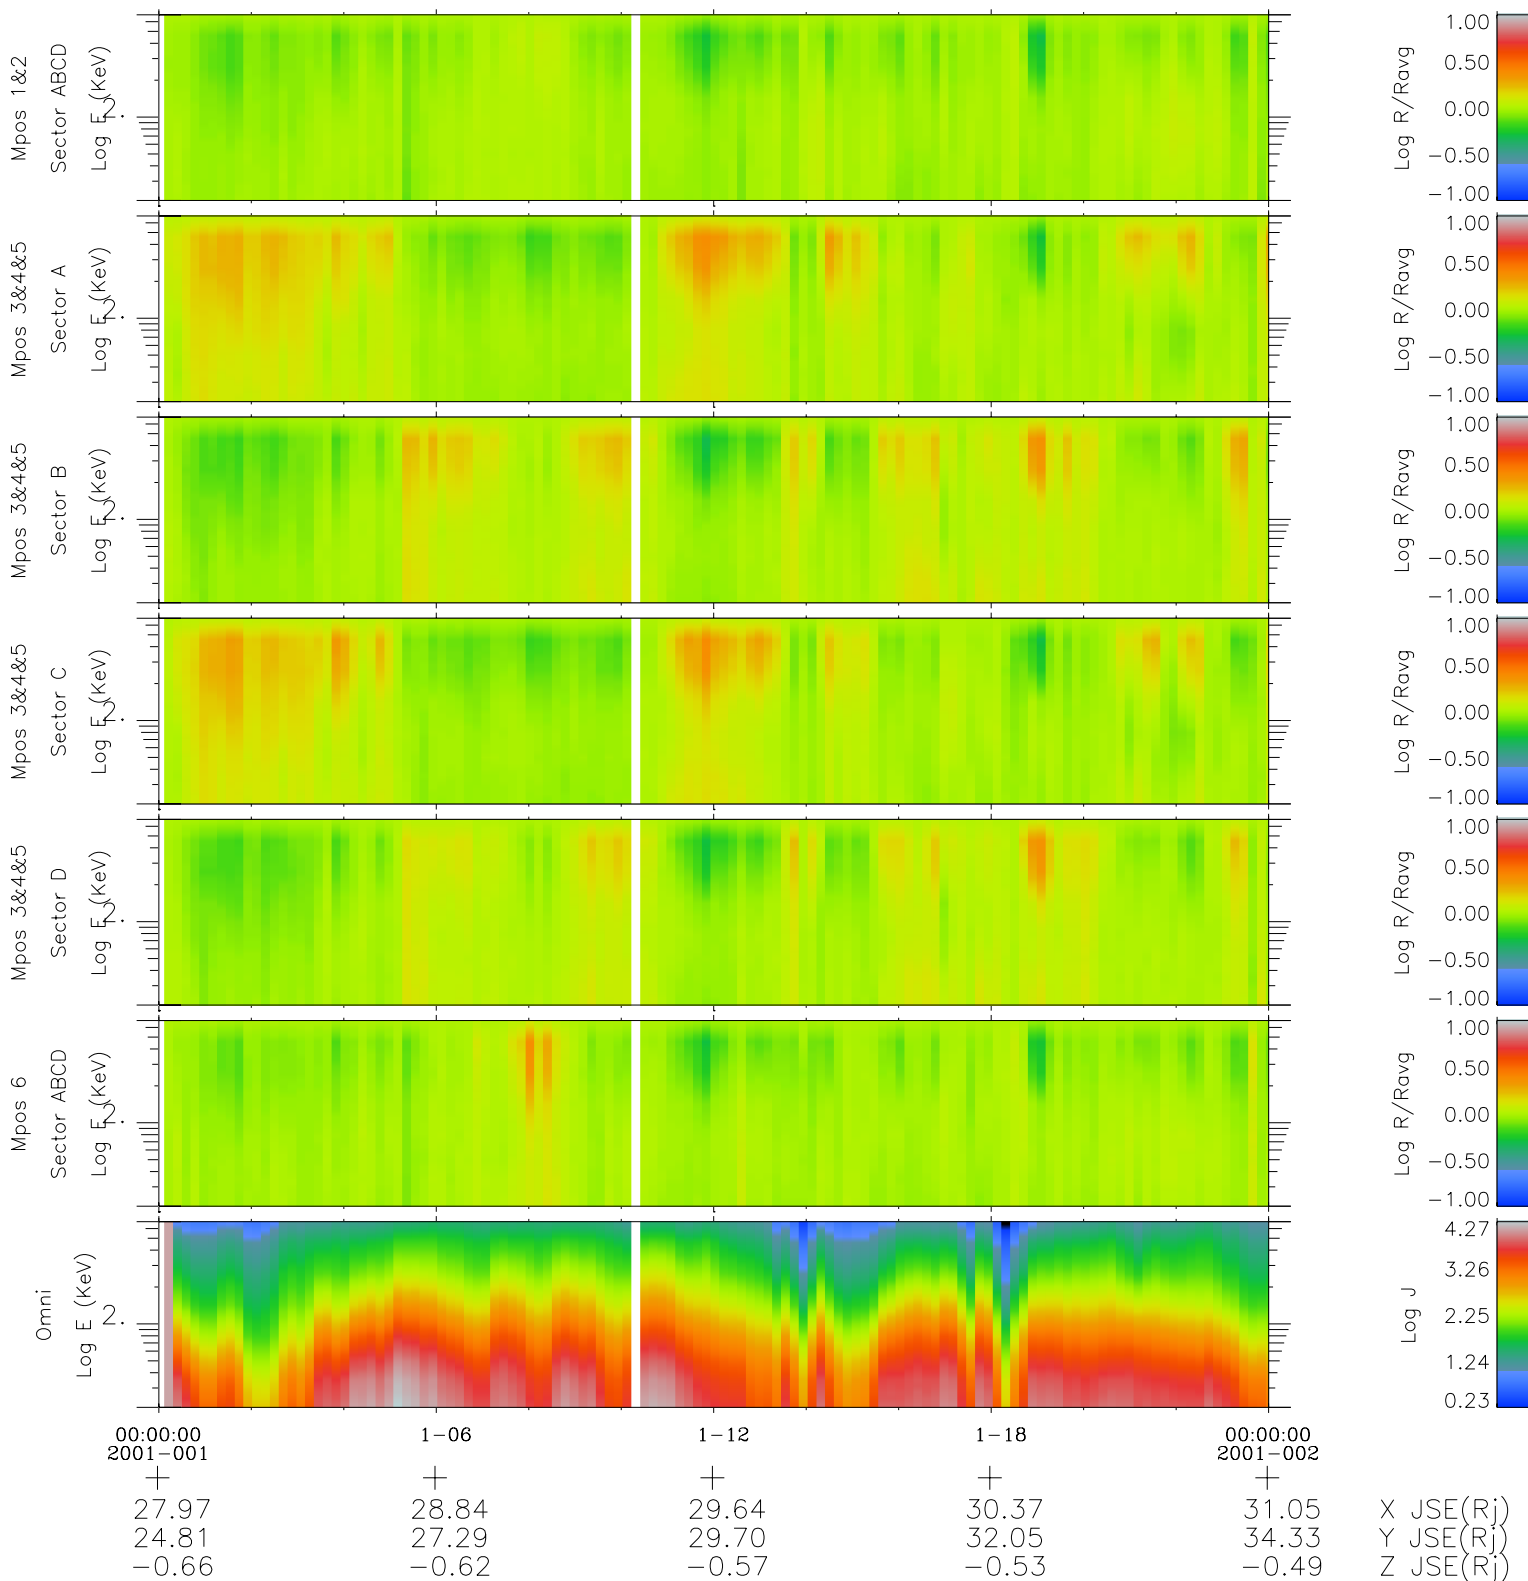

# Galileo EPD Real Time R6 Electrons Spectra 01001

Software Version: RTSPEC\_R6 V 1.20  
 Data Production: 18-05-01  
 Plot Production: Mon Sep 17 21:16:59 2001  
 Color File: wondr3  
 Geofactor File: 1.1

- ◇ = Jupiter look direction
- = Corotation look direction