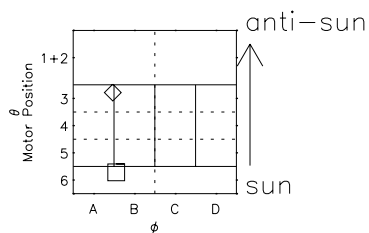

Galileo EPD Real Time R6 Ions Spectra 01001

Software Version: RTSPEC_R6 V 1.20
 Data Production: 18-05-01
 Plot Production: Mon Sep 17 21:16:53 2001
 Color File: wondr3
 Geofactor File: 1.1

- ◇ = Jupiter look direction
- = Corotation look direction