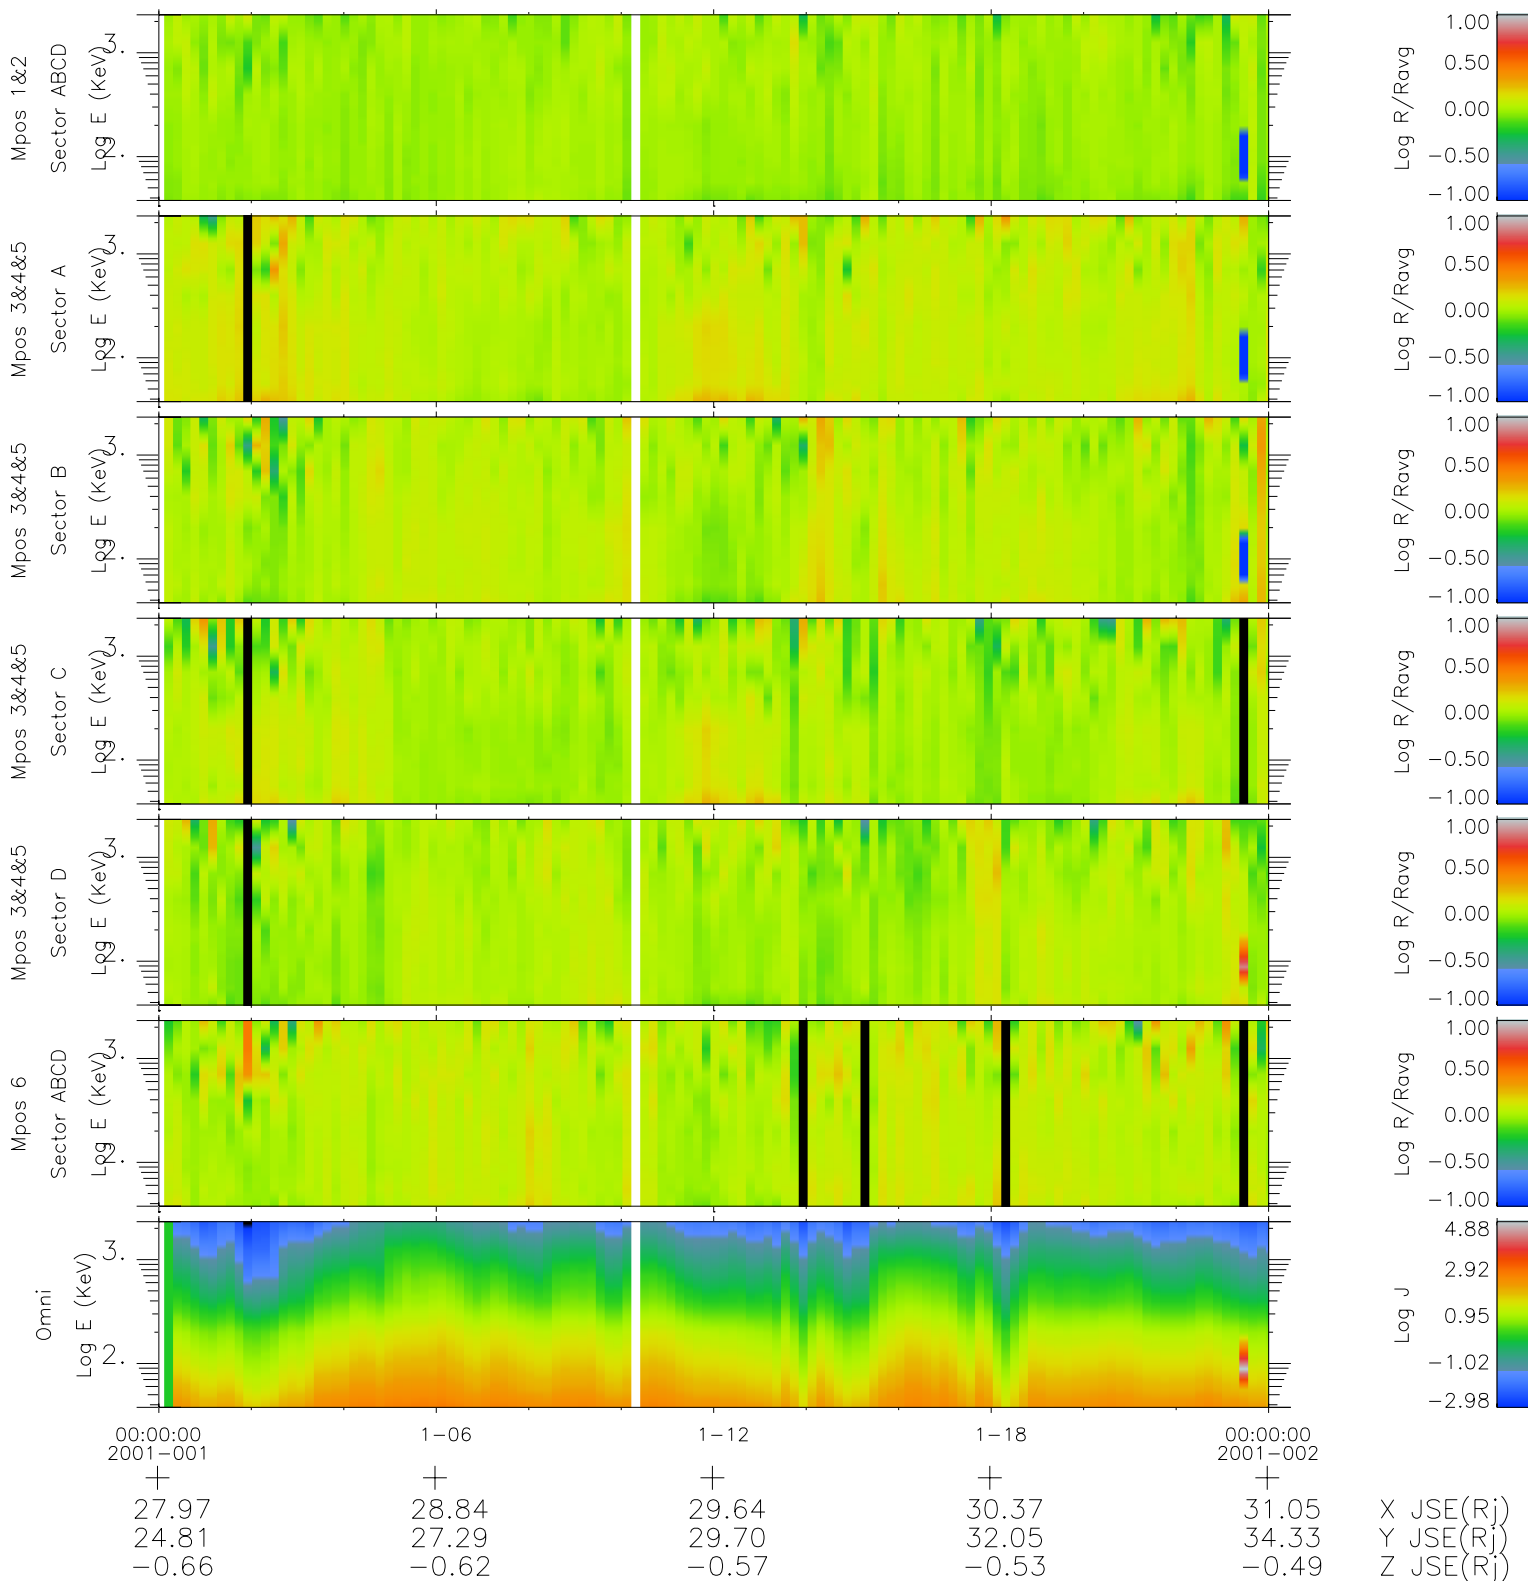

Galileo EPD Real Time R6 Ions Spectra 01001

Software Version: RTSPEC_R6 V 1.20
 Data Production: 18-05-01
 Plot Production: Mon Sep 17 21:16:53 2001
 Color File: wondr3
 Geofactor File: 1.1

- ◇ = Jupiter look direction
- = Corotation look direction