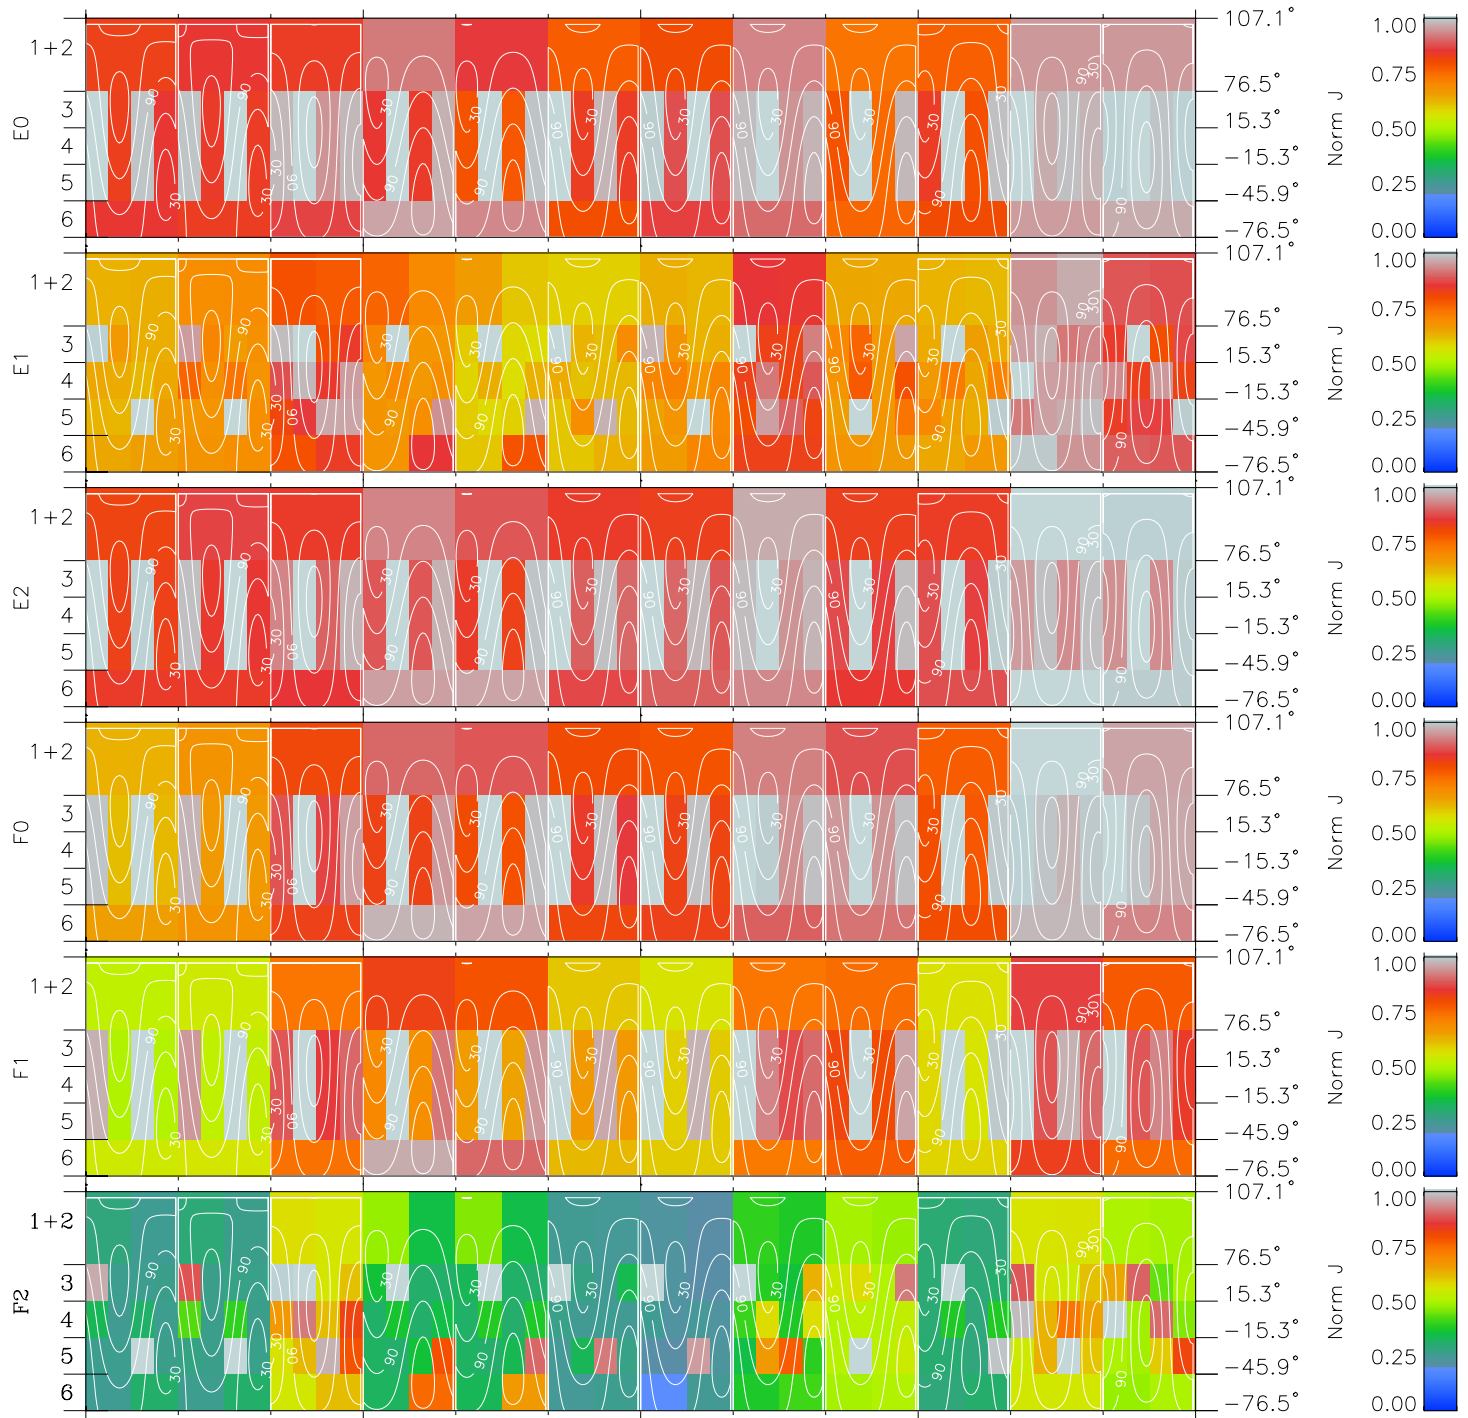

# Galileo EPD Real Time All-Sky Anisotropies 01001

Software Version: RTSKY\_NORM V 1.20  
 Data Production: 18-05-01  
 Plot Production: Mon Sep 17 21:17:46 2001  
 Color File: wondr3  
 Geofactor File: 1.1

00:00:00  
2001-001  
+  
27.97  
24.81  
-0.66

1-06  
+  
28.84  
27.29  
-0.62

1-12  
+  
29.64  
29.70  
-0.57

1-18  
+  
30.37  
32.05  
-0.53

00:00:00  
2001-002  
+  
31.05  
34.33  
-0.49

X JSE(R<sub>j</sub>)  
Y JSE(R<sub>j</sub>)  
Z JSE(R<sub>j</sub>)

- ◇ = Jupiter look direction
- = Corotation look direction