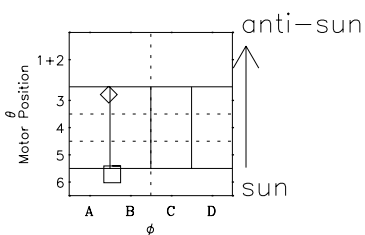

Galileo EPD Real-Time Six-Sector 01001

Software Version: RTLINE_R6 V 1.20
Data Production: 18-05-01
Plot Production: Mon Sep 17 21:19:04 2001

◇ = Jupiter look direction
□ = Corotation look direction