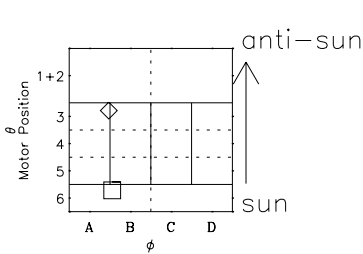

Galileo EPD Real-Time Six-Sector 01001

Software Version: RTLINE_R6 V 1.20
Data Production: 18-05-01
Plot Production: Mon Sep 17 21:19:03 2001

◇ = Jupiter look direction
□ = Corotation look direction