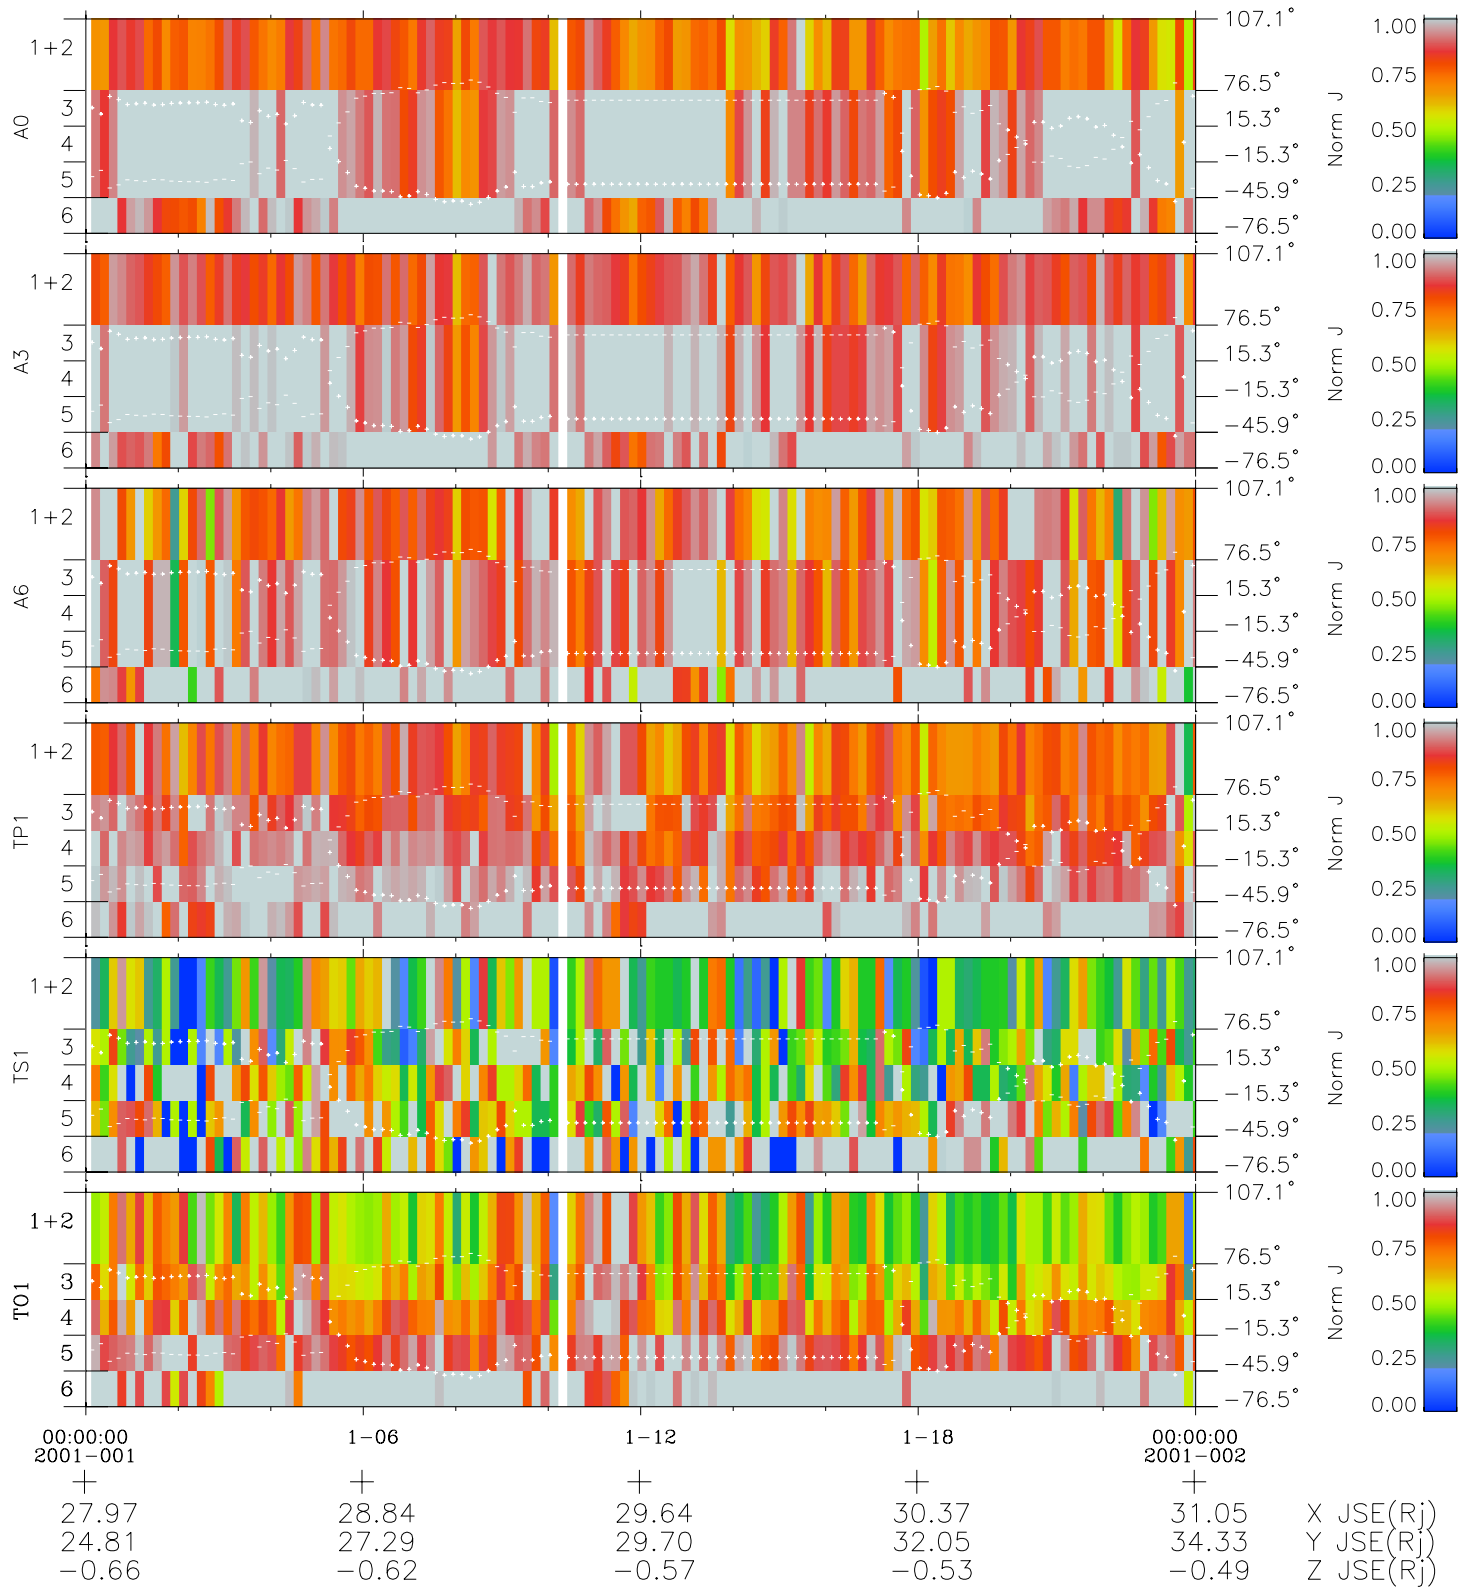

# Galileo EPD Real Elevation Anisotropies 01001

Software Version: RTELEV\_NORM V 1.20  
Data Production: 18-05-01  
Plot Production: Mon Sep 17 21:18:15 2001  
Color File: wondr3  
Geofactor File: 1.1

- ◇ = Jupiter look direction
- = Corotation look direction